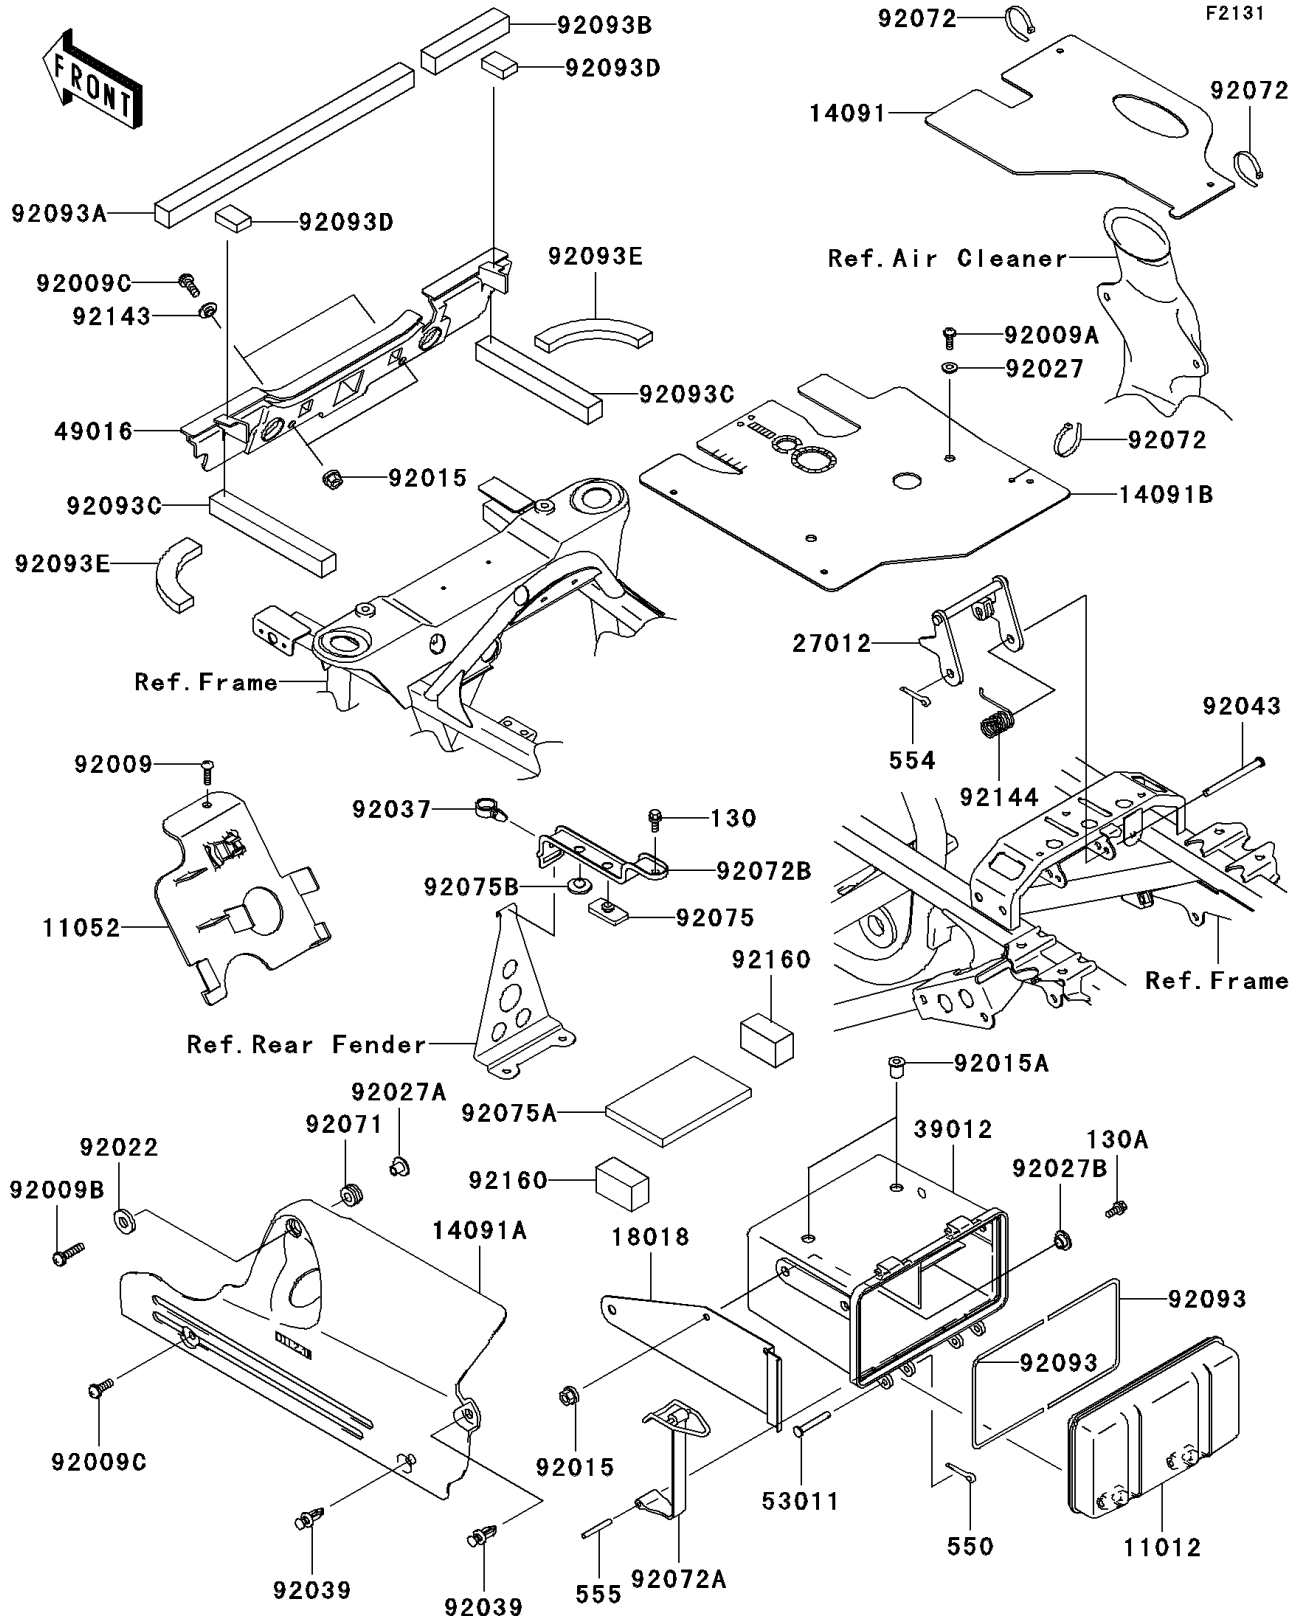

# 2004 Prairie 360 PARTS DIAGRAM

## Frame Fittings

## 2004 Prairie 360 PARTS LIST

### Frame Fittings

ITEM NAME	PART NUMBER	QUANTITY
BOLT-FLANGED,6X14 (Ref # 130)	130J0614	1
CAP,STORAGE CASE (Ref # 11012)	11012-1951	1
BRACKET,ELECTRIC BASE (Ref # 11052)	11052-7529	1
COVER,CARBURETOR (Ref # 14091)	14091-7516	1
COVER,ENGINE,F.BLACK (Ref # 14091A)	14091-7524-6Z	1
COVER,CYLINDER HEAD BRACKET (Ref # 14091B)	14091-7526	1
PLATE-HEAT GUARD (Ref # 18018)	18018-7501	1
HOOK,SEAT (Ref # 27012)	27012-1381	1
CASE-STORAGE (Ref # 39012)	39012-7501	1
COVER-SEAL (Ref # 49016)	49016-1221	1
PIN,6X39 (Ref # 53011)	53011-006	2
SCREW,TAPPING,6X16 (Ref # 92009)	92009-1166	1
SCREW,TAPPING,5X10 (Ref # 92009A)	92009-1332	2
SCREW,6X25 (Ref # 92009B)	92009-1465	1
SCREW,6X16 (Ref # 92009C)	92009-1621	3
NUT,FLANGED,6MM,BLACK (Ref # 92015)	92015-1233	6
NUT (Ref # 92015A)	92015-1700	2
WASHER,7X18X1.2 (Ref # 92022)	92022-1545	1
COLLAR,L=4.6 (Ref # 92027)	92027-1168	2
COLLAR,FLANGED,L=12.1,BLACK (Ref # 92027A)	92027-1651	1
COLLAR,L=5.6 (Ref # 92027B)	92027-1933	4
CLAMP,HOSE (Ref # 92037)	92037-1827	1
RIVET (Ref # 92039)	92039-1229	2
PIN,6X77 (Ref # 92043)	92043-1367	1
GROMMET (Ref # 92071)	92071-3716	1
BAND,L=188 (Ref # 92072)	92072-1239	6
BAND,STORAGE CASE (Ref # 92072A)	92072-1337	2
BAND,BATTERY (Ref # 92072B)	92072-7501	1
DAMPER (Ref # 92075)	92075-1054	1