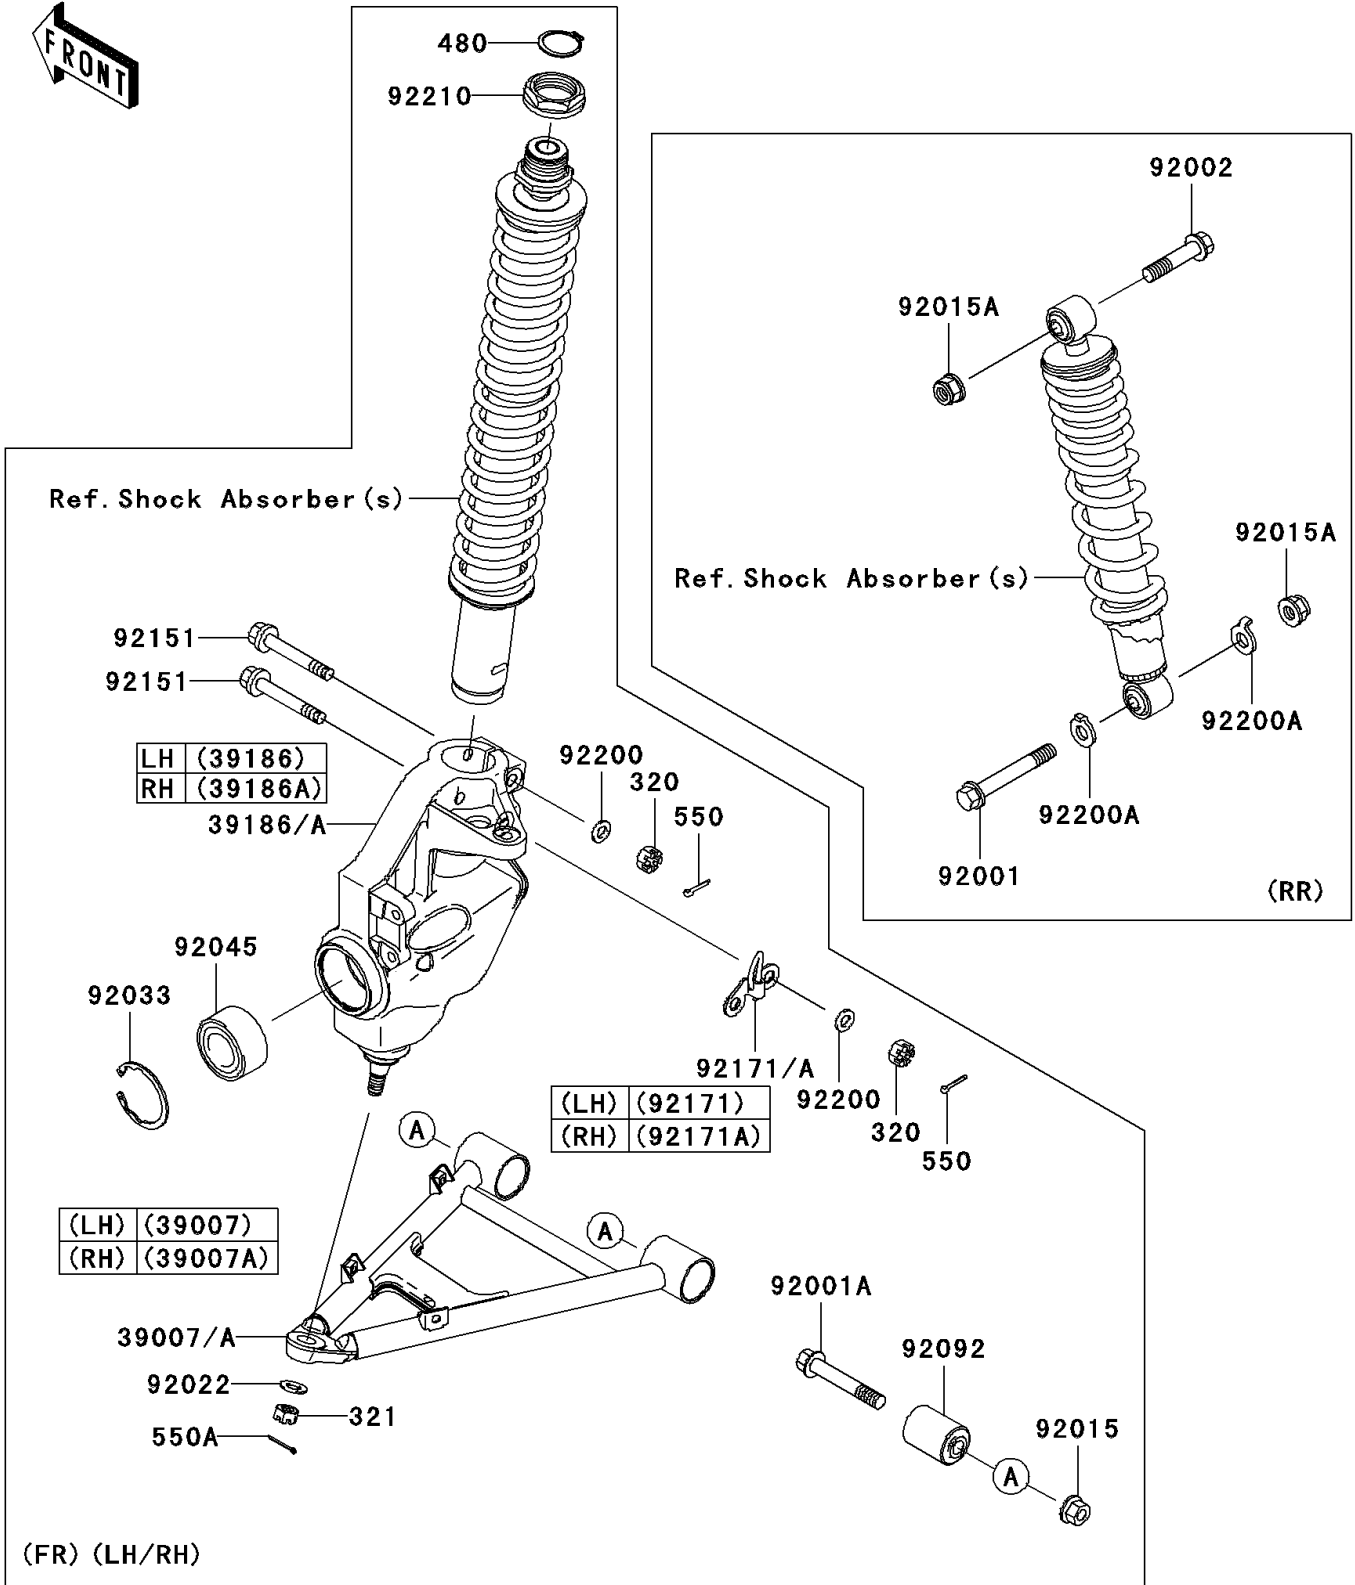

# 2004 Prairie 360 PARTS DIAGRAM

Suspension

F2150

## 2004 Prairie 360 PARTS LIST

### Suspension

| ITEM NAME                                | PART NUMBER | QUANTITY |
|--|-------------|----------|
| NUT-CASTLE (Ref # 320)                   | 320H1000    | 4        |
| NUT-CASTLE,12MM (Ref # 321)              | 321H1200    | 2        |
| CIRCLIP-TYPE-C,32MM (Ref # 480)          | 480J3200    | 2        |
| PIN-COTTER,2.0X15 (Ref # 550)            | 550D2015    | 4        |
| PIN-COTTER,3.0X25 (Ref # 550A)           | 550D3025    | 2        |
| ARM-SUSP,LH (Ref # 39007)                | 39007-0053  | 1        |
| ARM-SUSP,RH (Ref # 39007A)               | 39007-0054  | 1        |
| KNUCKLE ASSY,FR,LH (Ref # 39186)         | 39186-0043  | 1        |
| KNUCKLE ASSY,FR,RH (Ref # 39186A)        | 39186-0044  | 1        |
| BOLT,FLANGED,12X88 (Ref # 92001)         | 92001-1693  | 1        |
| BOLT,FLANGED,12X75 (Ref # 92001A)        | 92001-1986  | 4        |
| BOLT,FLANGED,12X55 (Ref # 92002)         | 92002-1840  | 1        |
| NUT,12MM (Ref # 92015)                   | 92015-1426  | 4        |
| NUT,FLANGED,LOCK,12MM (Ref # 92015A)     | 92015-1617  | 2        |
| WASHER,12.3X22X1.6 (Ref # 92022)         | 92022-1065  | 2        |
| RING-SNAP,55MM (Ref # 92033)             | 92033-1274  | 2        |
| BEARING-BALL,30BWD08A (Ref # 92045)      | 92045-1448  | 2        |
| BUSHING-RUBBER (Ref # 92092)             | 92092-7501  | 4        |
| BOLT,FLANGED,10X70 (Ref # 92151)         | 92151-1879  | 4        |
| CLAMP,LH (Ref # 92171)                   | 92171-1499  | 1        |
| CLAMP,RH (Ref # 92171A)                  | 92171-1500  | 1        |
| WASHER,10.5X19X2.3 (Ref # 92200)         | 92200-1042  | 4        |
| WASHER,CLAW,12.7X25.4X3.4 (Ref # 92200A) | 92200-7501  | 2        |
| NUT,35MM (Ref # 92210)                   | 92210-1066  | 2        |