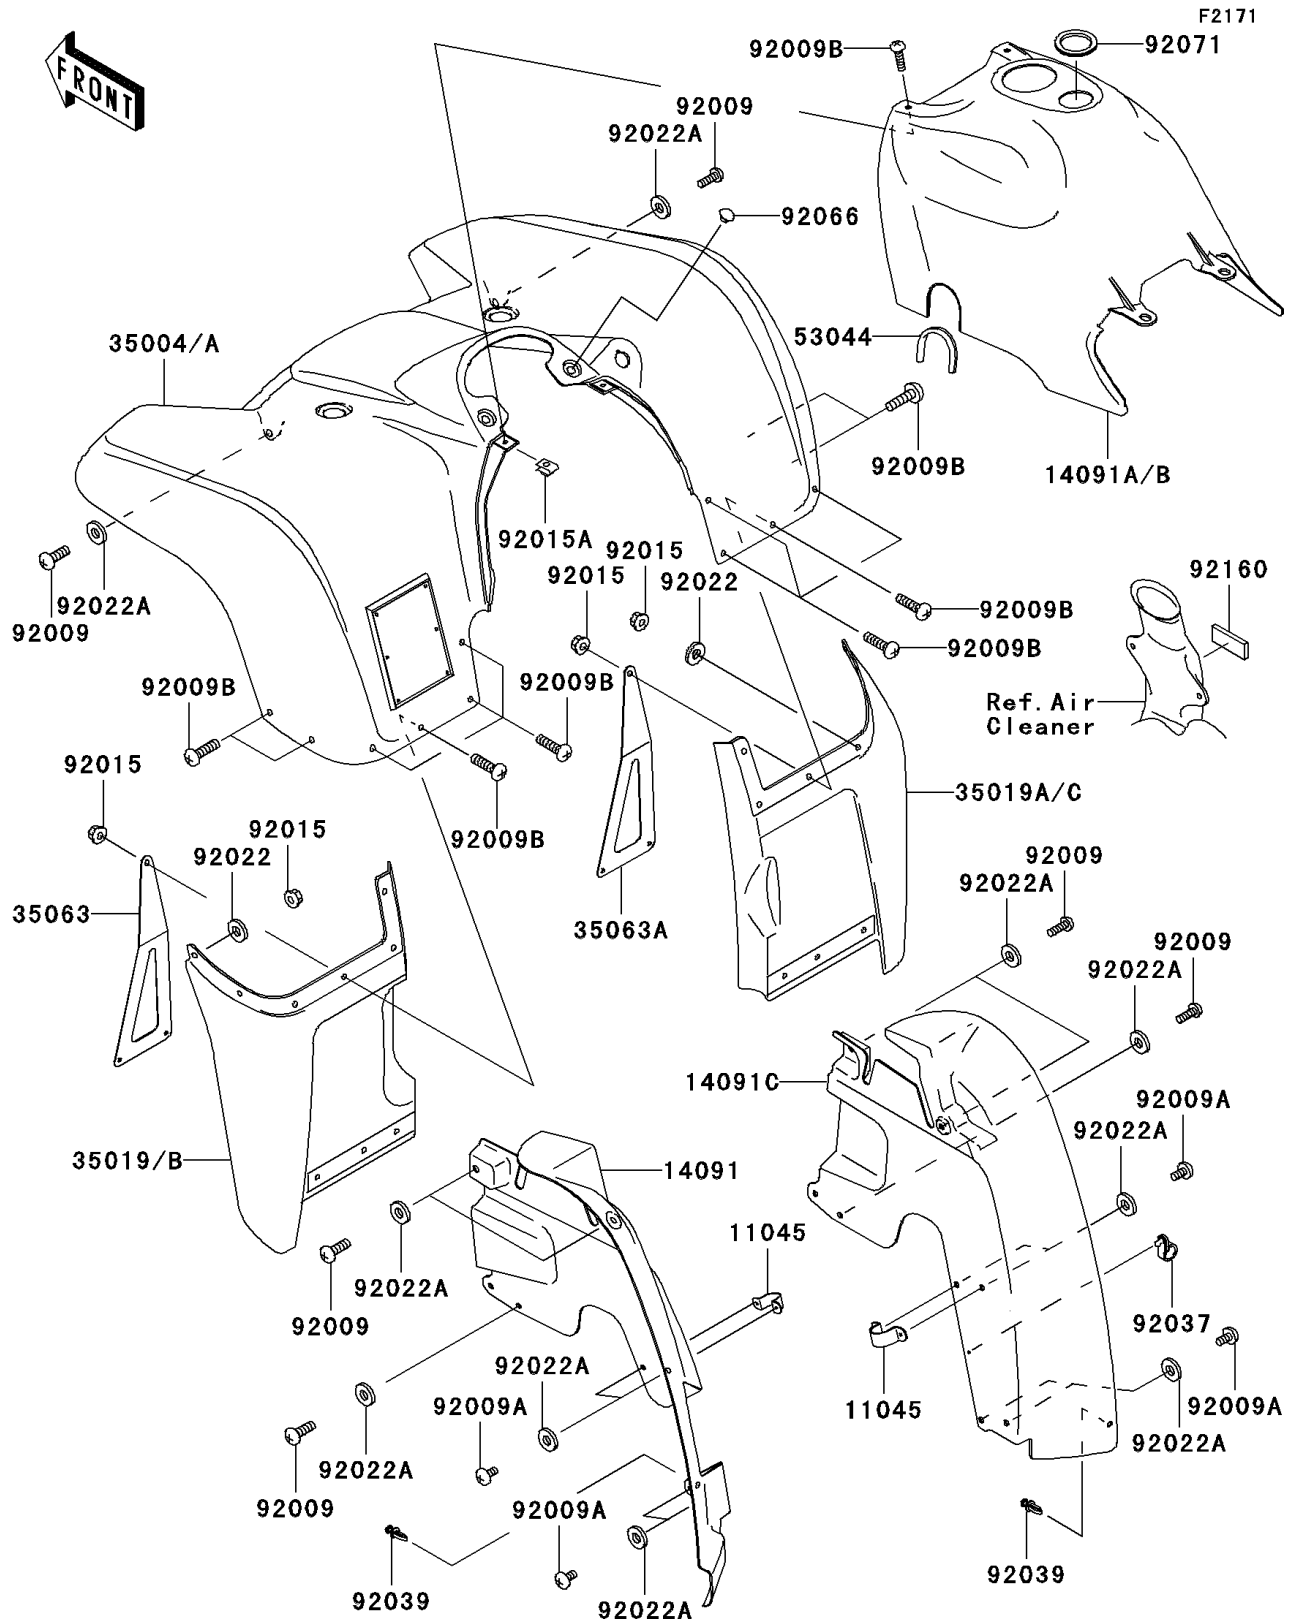

2005 Prairie 360 PARTS DIAGRAM

Front Fender(s)

2005 Prairie 360 PARTS LIST

Front Fender(s)

ITEM NAME	PART NUMBER	QUANTITY
BRACKET,FENDER (Ref # 11045)	11045-1882	2
COVER,INNER FLAP,LH (Ref # 14091)	14091-7521	1
COVER,FUEL TANK,A.RED (Ref # 14091A)	14091-7525-260	1
COVER,FUEL TANK,H.GREEN (Ref # 14091B)	14091-7525-6A	1
COVER,INNER FLAP,RH (Ref # 14091C)	14091-7527	1
FENDER-FRONT,A.RED (Ref # 35004)	35004-1378-260	1
FENDER-FRONT,H.GREEN (Ref # 35004A)	35004-1378-6A	1
FLAP,FR,LH,F.BLACK (Ref # 35019)	35019-0021-6Z	1
FLAP,FR,RH,F.BLACK (Ref # 35019A)	35019-0022-6Z	1
STAY,FRONT FENDER,LH (Ref # 35063)	35063-7506	1
STAY,FRONT FENDER,RH (Ref # 35063A)	35063-7507	1
TRIM,L=150 (Ref # 53044)	53044-1303	1
SCREW (Ref # 92009)	92009-1166	8
SCREW,TAPPING,5X10 (Ref # 92009A)	92009-1332	8
SCREW,6X16 (Ref # 92009B)	92009-1621	14
NUT,FLANGED,6MM (Ref # 92015)	92015-1367	12
NUT,CLAMP,6MM (Ref # 92015A)	92015-1678	2
WASHER,6.5X16X1.0 (Ref # 92022)	92022-1093	10
WASHER,6.5X20X1.6,BLACK (Ref # 92022A)	92022-1346	16
CLAMP,SPEED,L=80.5 (Ref # 92037)	92037-1903	1
RIVET (Ref # 92039)	92039-1229	2
PLUG (Ref # 92066)	92066-1485	2
GROMMET,FUEL TANK COVER (Ref # 92071)	92071-7503	1
DAMPER (Ref # 92160)	92160-1834	1