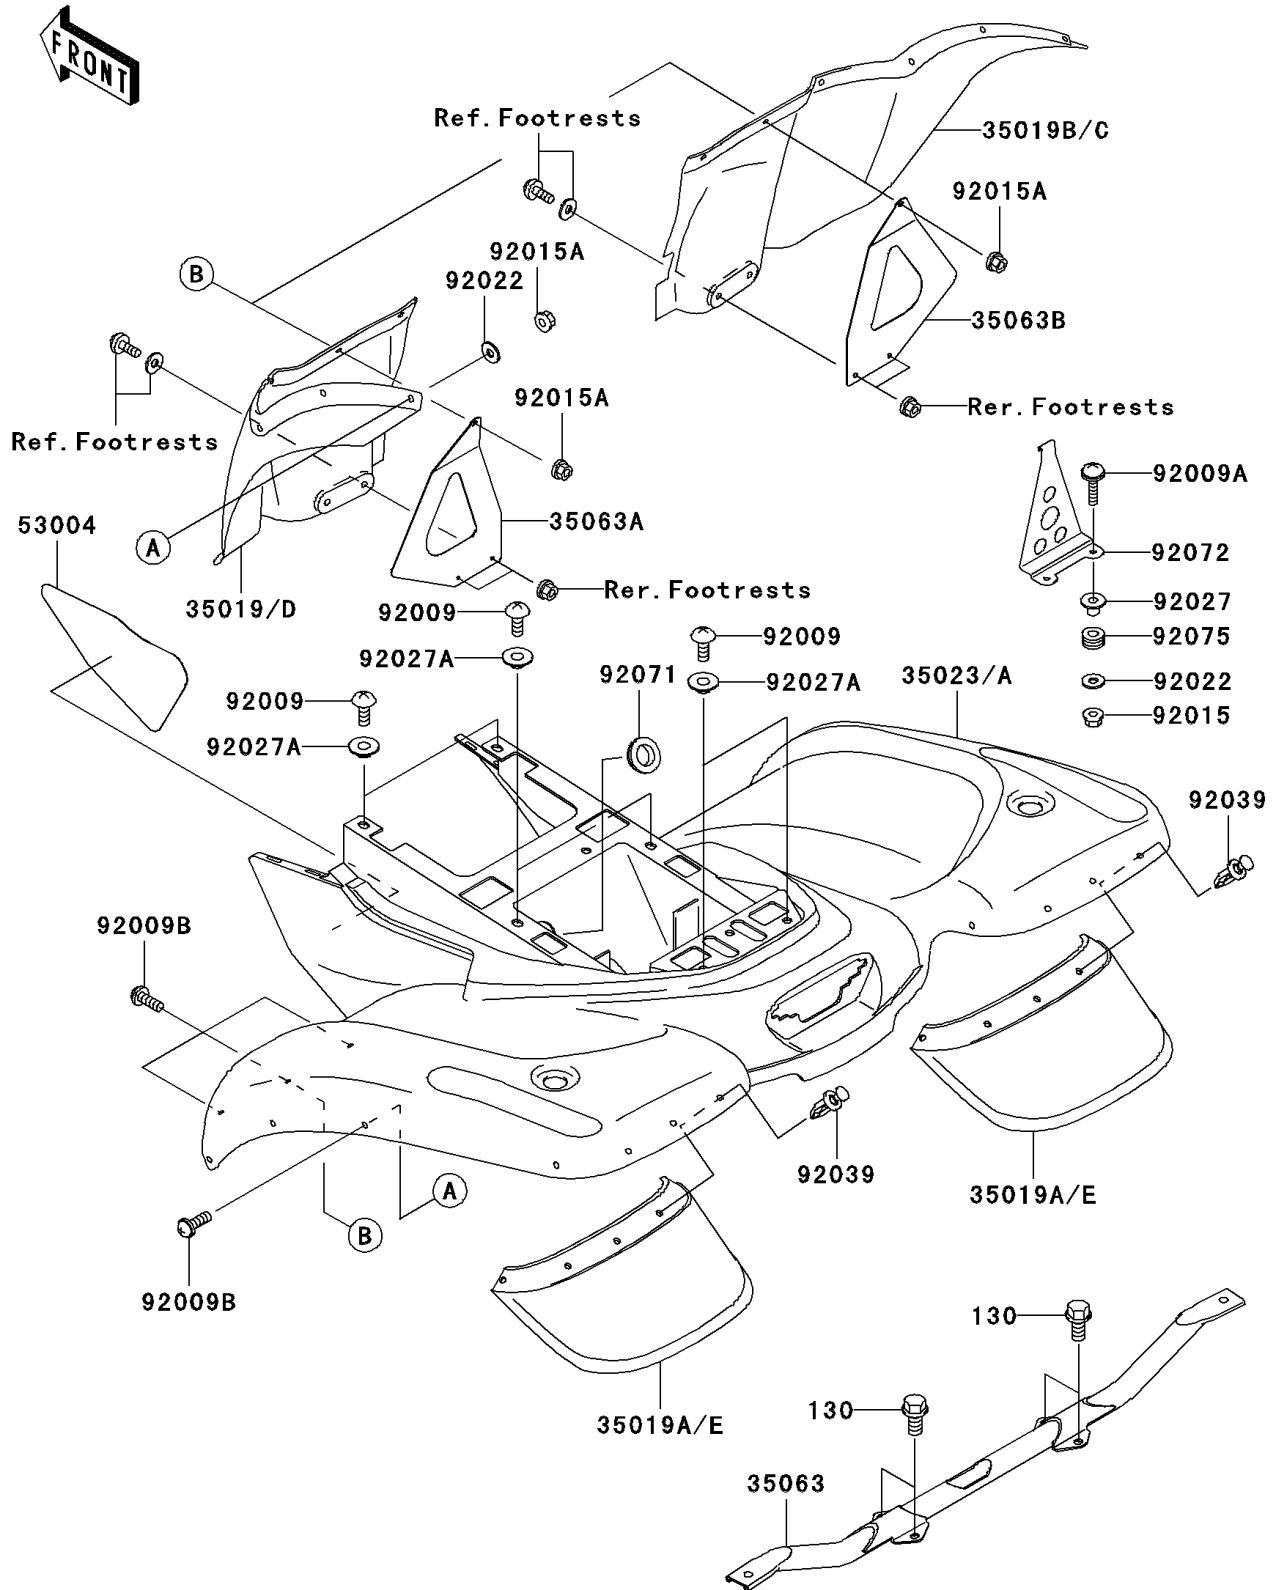

2004 Prairie 360 PARTS DIAGRAM

Rear Fender(s)

F2172

2004 Prairie 360 PARTS LIST

Rear Fender(s)

| ITEM NAME | PART NUMBER | QUANTITY |
|---|----------------|----------|
| BOLT-FLANGED,8X16 (Ref # 130) | 130J0816 | 4 |
| FLAP,RR,FR,RH,F.BLACK (Ref # 35019C) | 35019-7503-6Z | 1 |
| FLAP,RR,FR,LH,F.BLACK (Ref # 35019D) | 35019-7504-6Z | 1 |
| FLAP,RR,RR,F.BLACK (Ref # 35019E) | 35019-7505-6Z | 2 |
| FENDER-REAR,A.RED (Ref # 35023) | 35023-1579-260 | 1 |
| FENDER-REAR,L.GREEN (Ref # 35023A) | 35023-1579-6A | 1 |
| STAY,REAR FENDER (Ref # 35063) | 35063-7505 | 1 |
| STAY,REAR FENDER,LH (Ref # 35063A) | 35063-7508 | 1 |
| STAY,REAR FENDER,RH (Ref # 35063B) | 35063-7509 | 1 |
| MAT,REAR FENDER (Ref # 53004) | 53004-1173 | 1 |
| SCREW,TAPPING,6X16 (Ref # 92009) | 92009-1166 | 6 |
| SCREW,6X25 (Ref # 92009A) | 92009-1465 | 2 |
| SCREW,6X16 (Ref # 92009B) | 92009-1621 | 12 |
| NUT,FLANGED,6MM,BLACK (Ref # 92015) | 92015-1233 | 2 |
| NUT,FLANGED,6MM (Ref # 92015A) | 92015-1367 | 12 |
| WASHER,6.5X16X1.0 (Ref # 92022) | 92022-1093 | 12 |
| COLLAR,FLANGED,L=12.1,BLACK (Ref # 92027) | 92027-1651 | 2 |
| COLLAR,L=4.7 (Ref # 92027A) | 92027-1964 | 6 |
| RIVET (Ref # 92039) | 92039-1229 | 10 |
| GROMMET (Ref # 92071) | 92071-1237 | 1 |
| BAND (Ref # 92072) | 92072-1361 | 1 |
| DAMPER,CASE (Ref # 92075) | 92075-222 | 2 |