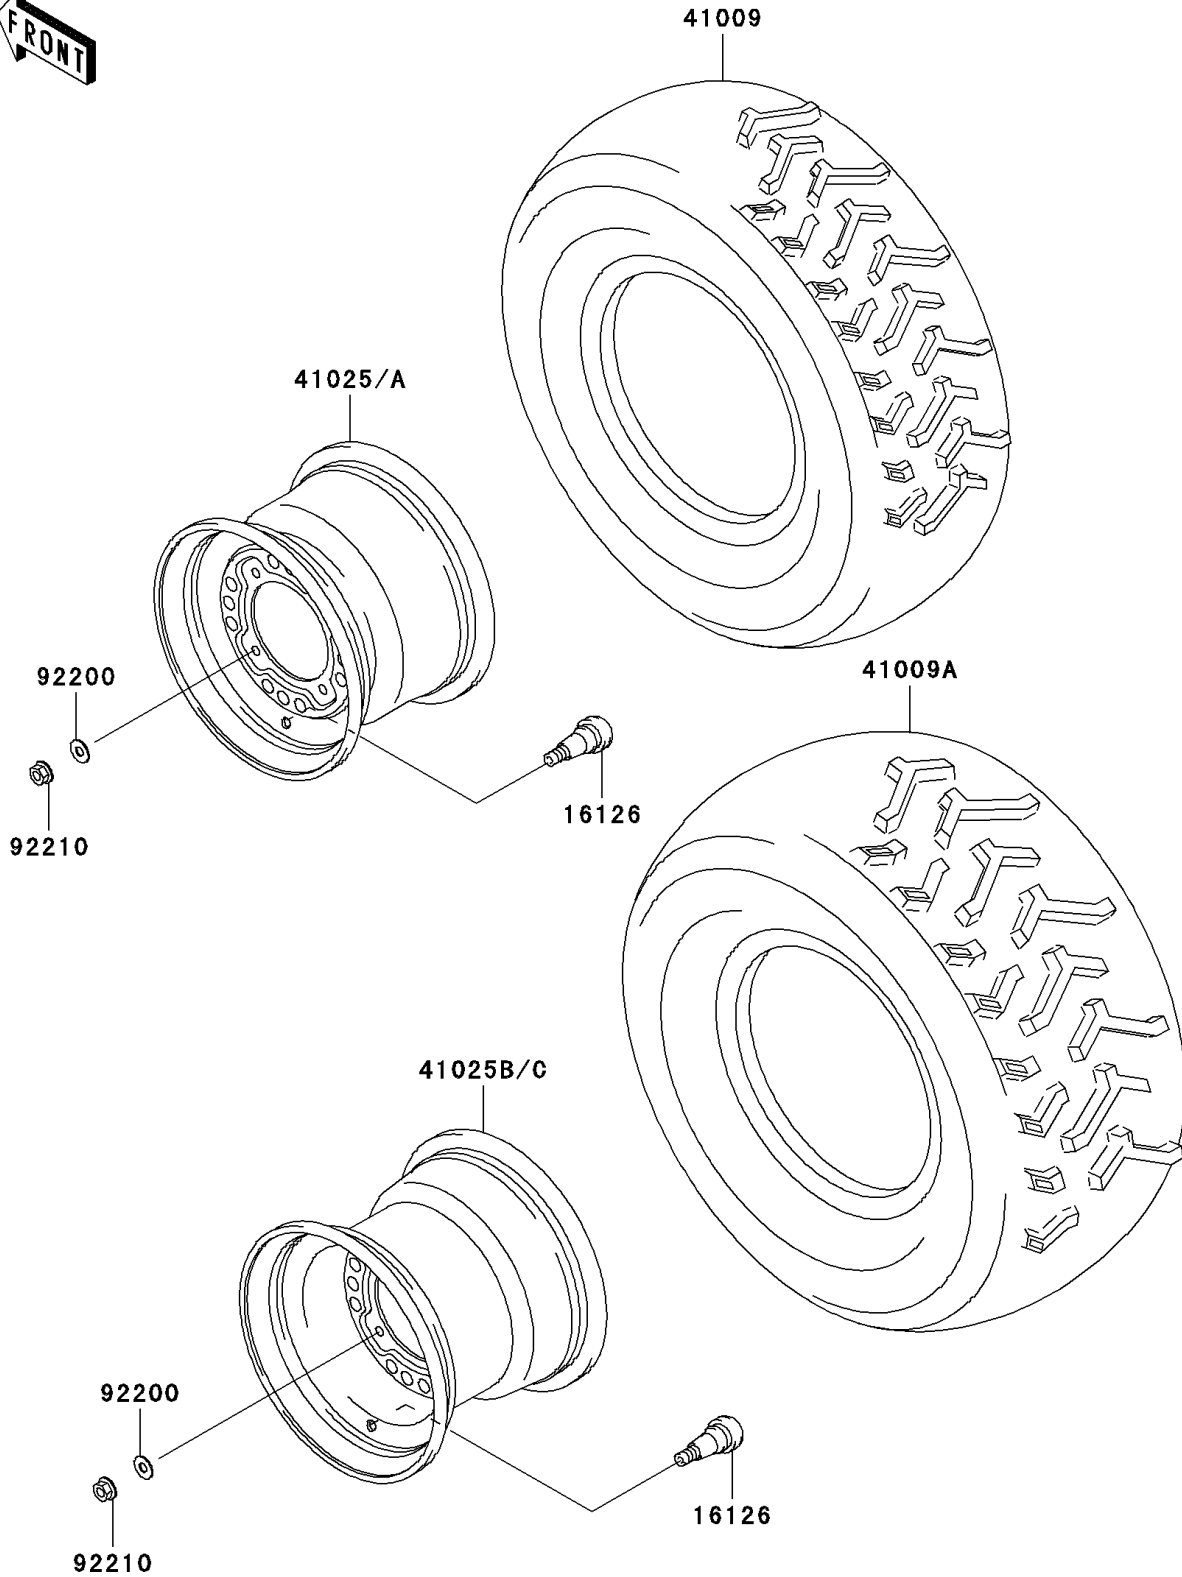

2004 Prairie 360 PARTS DIAGRAM

Wheels/Tires

F2210

2004 Prairie 360 PARTS LIST

Wheels/Tires

ITEM NAME	PART NUMBER	QUANTITY
VALVE (Ref # 16126)	16126-4001	4
TIRE,FR,AT25X8-12,KT121 (Ref # 41009)	41009-7501	2
TIRE,RR,AT25X10-12,KT405C (Ref # 41009A)	41009-7503	2
RIM,FR,12X6.0,S.GOLD (Ref # 41025)	41025-1313-UF	2
RIM,RR,12X7.5AT,S.GOLD (Ref # 41025B)	41025-7502-UF	2
WASHER,10.5X25X1.6 (Ref # 92200)	92200-1595	16
NUT,FLANGED,10MM (Ref # 92210)	92210-1325	16