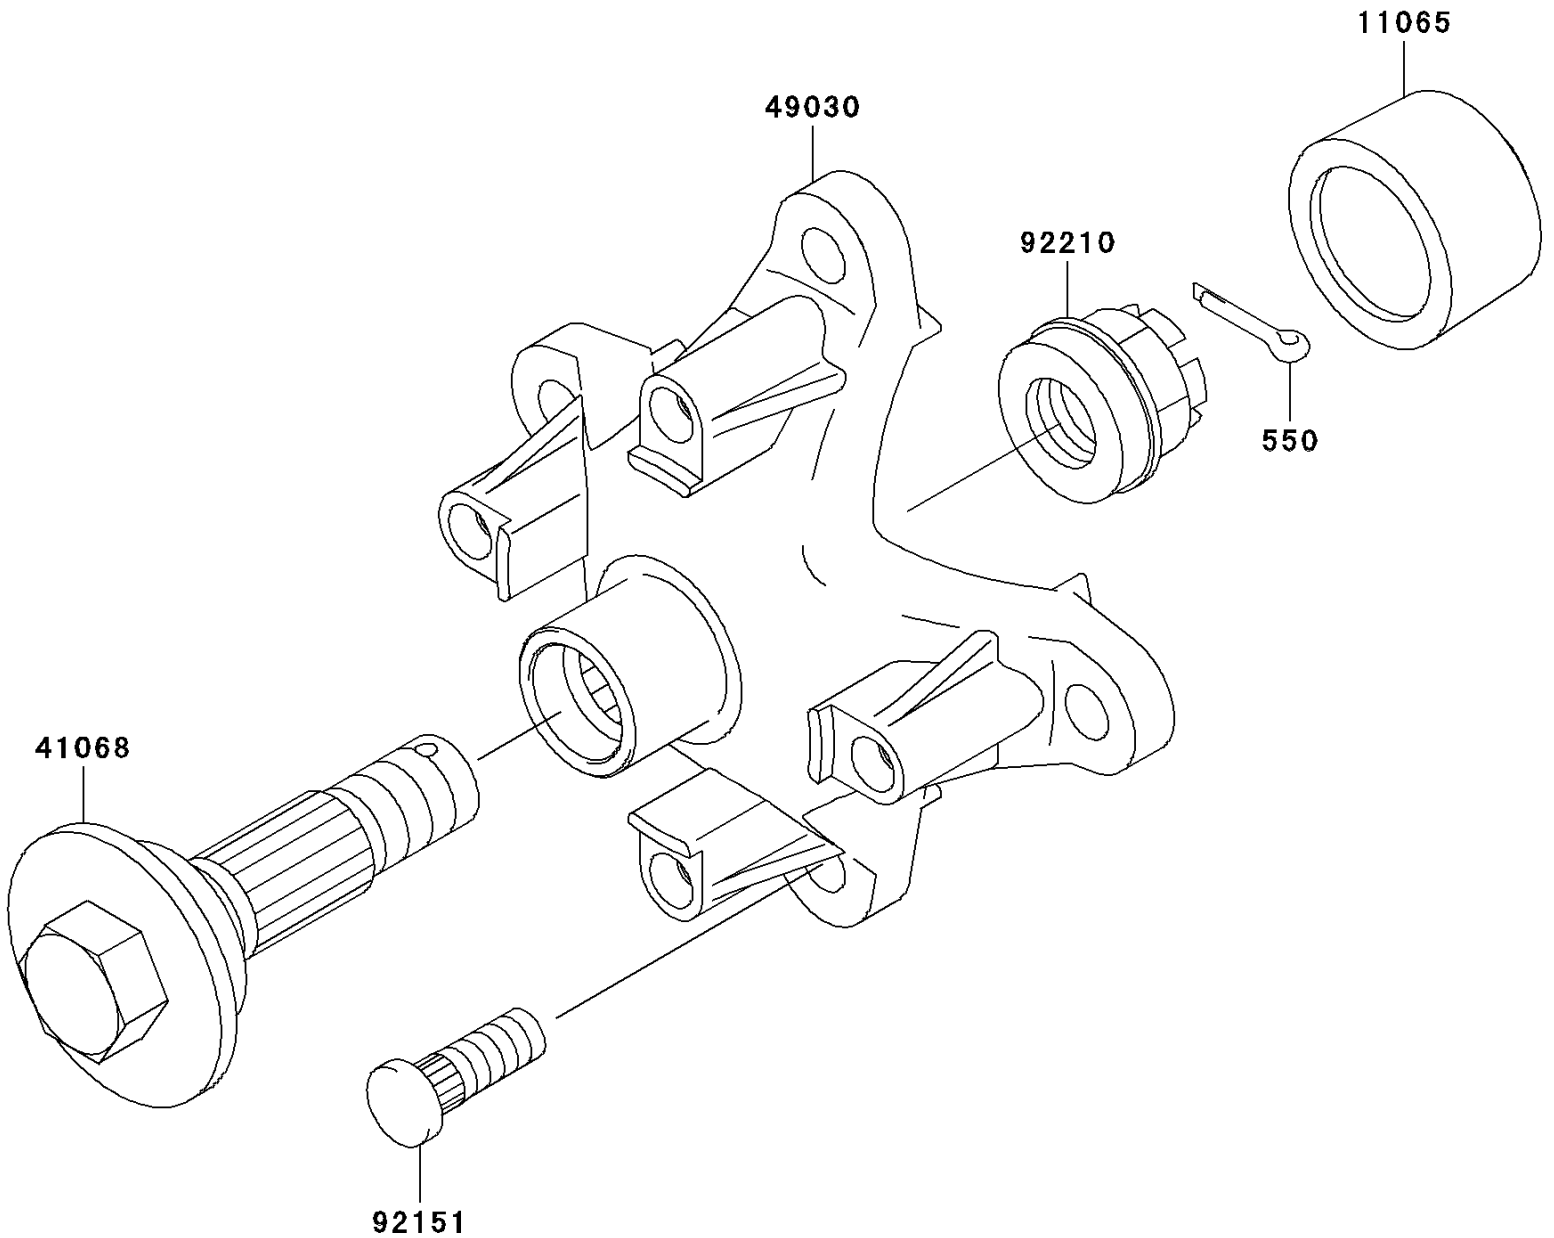

2004 Prairie 360 PARTS DIAGRAM

Front Hub

F2230

2004 Prairie 360 PARTS LIST

Front Hub

ITEM NAME	PART NUMBER	QUANTITY
PIN-COTTER,4.0X25 (Ref # 550)	550D4025	2
CAP,WHEEL (Ref # 11065)	11065-1153	2
AXLE,FR (Ref # 41068)	41068-7501	2
HUB,FR (Ref # 49030)	49030-1135	2
BOLT,10X29.5 (Ref # 92151)	92151-1392	8
NUT,CASTLE,18MM (Ref # 92210)	92210-1349	2