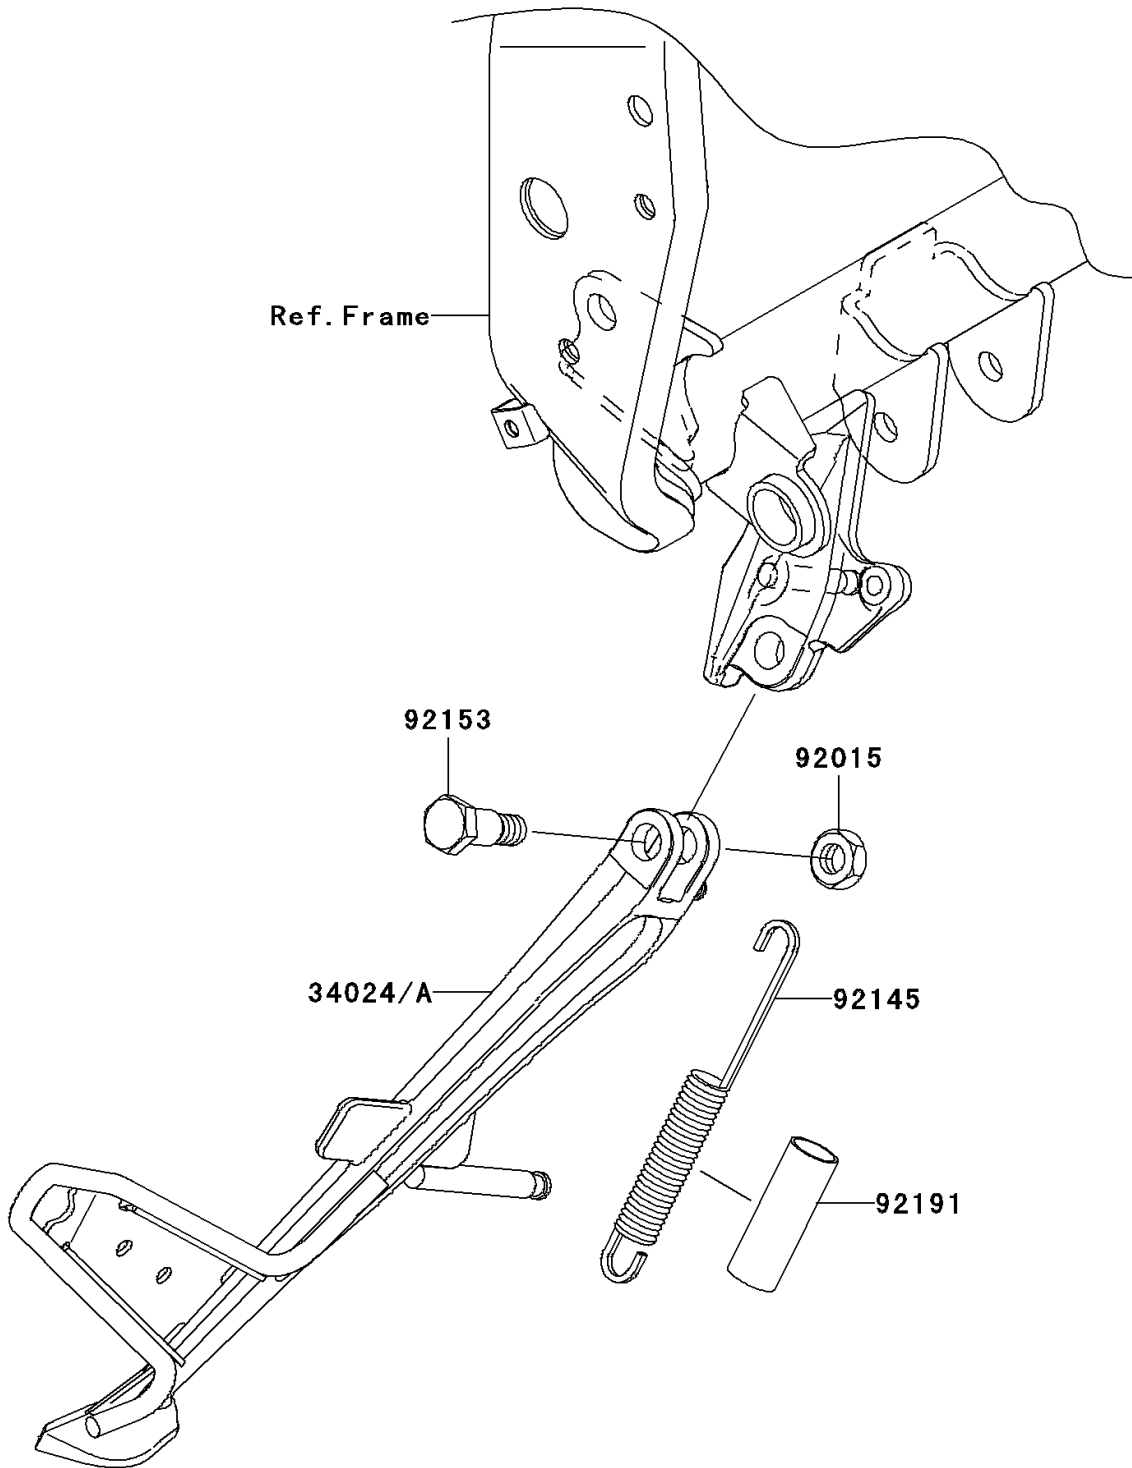

2007 Z1000 PARTS DIAGRAM

Stand(s)

F2190

2007 Z1000 PARTS LIST

Stand(s)

ITEM NAME	PART NUMBER	QUANTITY
STAND-SIDE,F.S.BLACK (Ref # 34024)	34024-0052-11E	1
NUT,LOCK,10MM,BLACK (Ref # 92015)	92015-1188	1
SPRING,SIDE STAND (Ref # 92145)	92145-0515	1
BOLT,SIDE STAND,10MM (Ref # 92153)	92153-1871	1
TUBE,13X16X60 (Ref # 92191)	92191-1001	1