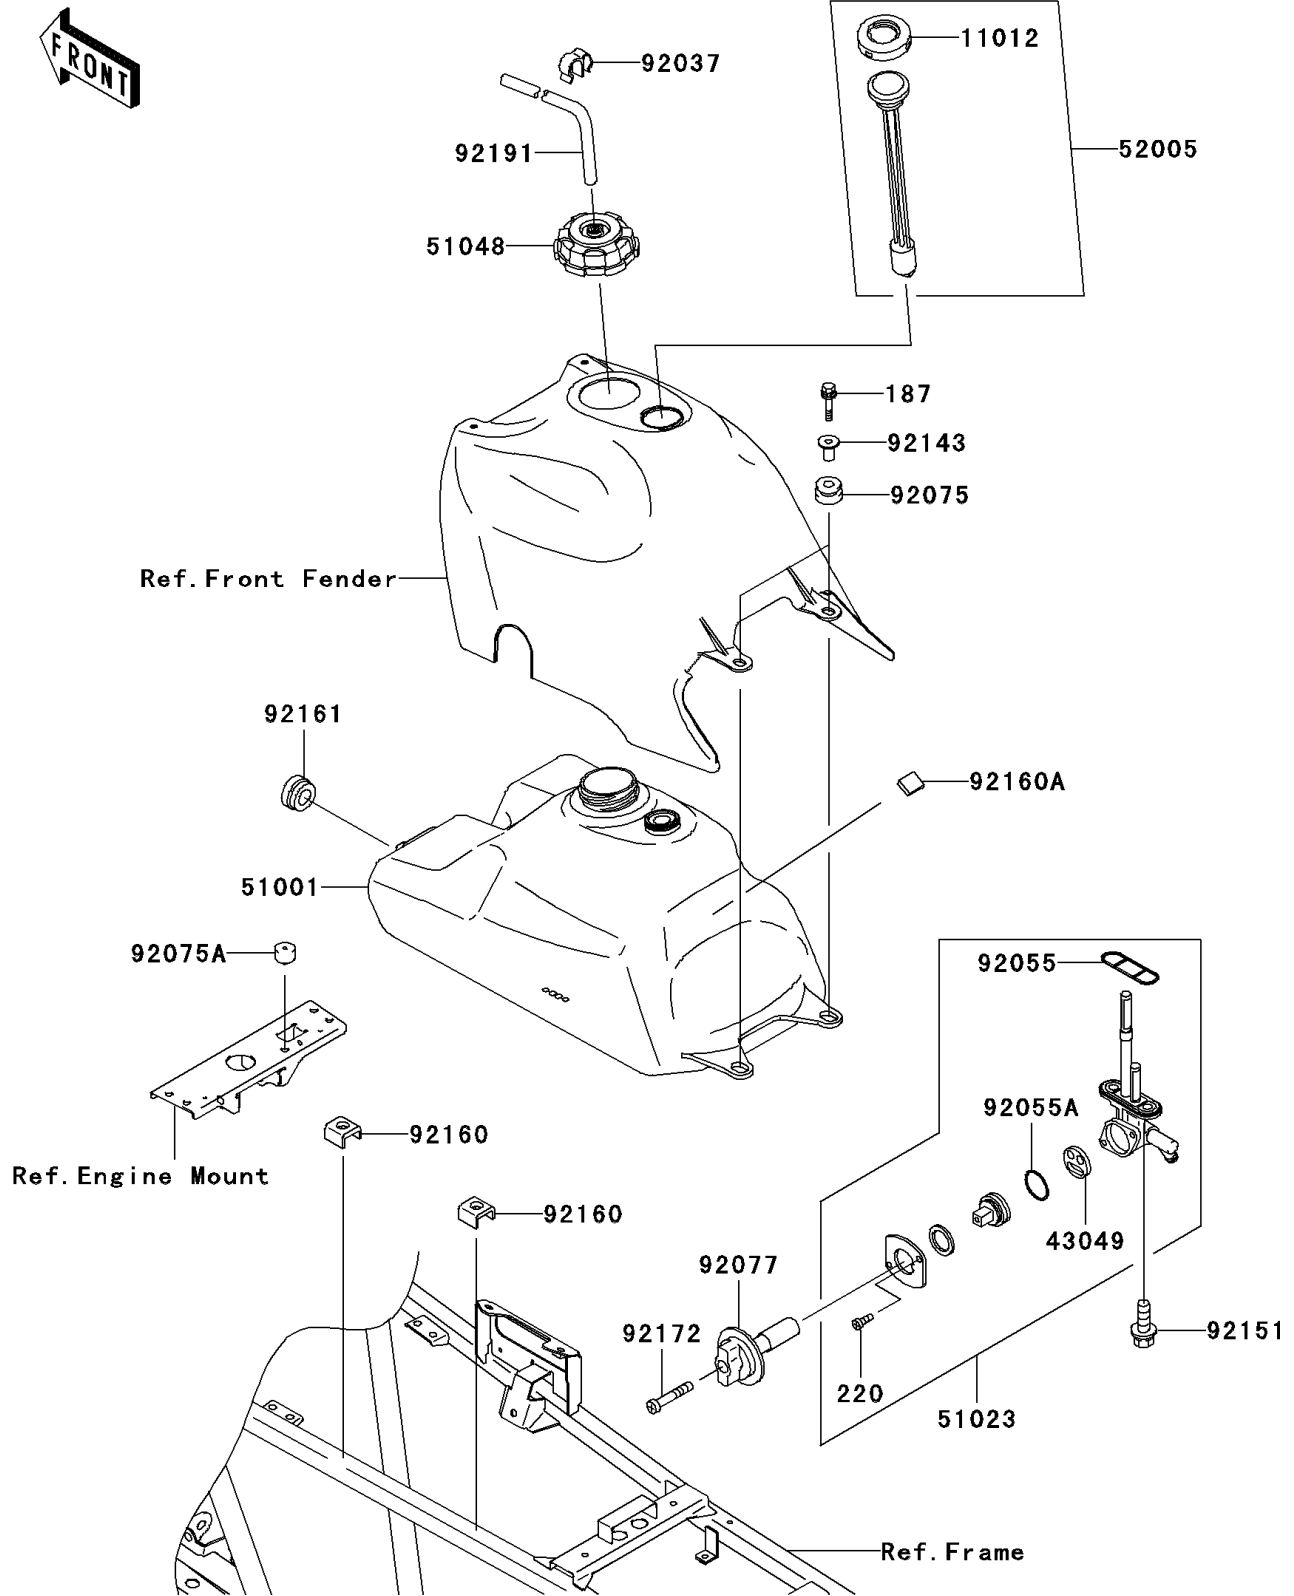

2004 Prairie 360 PARTS DIAGRAM

Fuel Tank

F2410

2004 Prairie 360 PARTS LIST

Fuel Tank

ITEM NAME	PART NUMBER	QUANTITY
BOLT-UPSET-WSP,6X35 (Ref # 187)	187G0635	2
SCREW-PAN-CROS,3X8 (Ref # 220)	220B0308	2
CAP,FUEL GAUGE (Ref # 11012)	11012-1627	1
PACKING,TAP VALVE (Ref # 43049)	43049-1091	1
TANK-COMP-FUEL (Ref # 51001)	51001-7502	1
TAP-ASSY,FUEL (Ref # 51023)	51023-1402	1
CAP-ASSY-TANK,FUEL (Ref # 51048)	51048-1133	1
GAUGE,FUEL (Ref # 52005)	52005-7501	1
CLAMP (Ref # 92037)	92037-1458	1
RING-O,FUEL TAP PACKING (Ref # 92055)	92055-1112	1
RING-O,TAP LEVER (Ref # 92055A)	92055-1419	1
DAMPER (Ref # 92075)	92075-1787	2
DAMPER (Ref # 92075A)	92075-1876	1
KNOB,FUEL TAP (Ref # 92077)	92077-1098	1
COLLAR,L=19.6 (Ref # 92143)	92143-1100	2
BOLT,6X14 (Ref # 92151)	92151-1198	2
DAMPER (Ref # 92160)	92160-1773	2
DAMPER,25X25 (Ref # 92160A)	92160-3864	1
DAMPER (Ref # 92161)	92161-7502	1
SCREW,4X25 (Ref # 92172)	92172-1073	1
TUBE,5X9.4X450 (Ref # 92191)	92191-1107	1