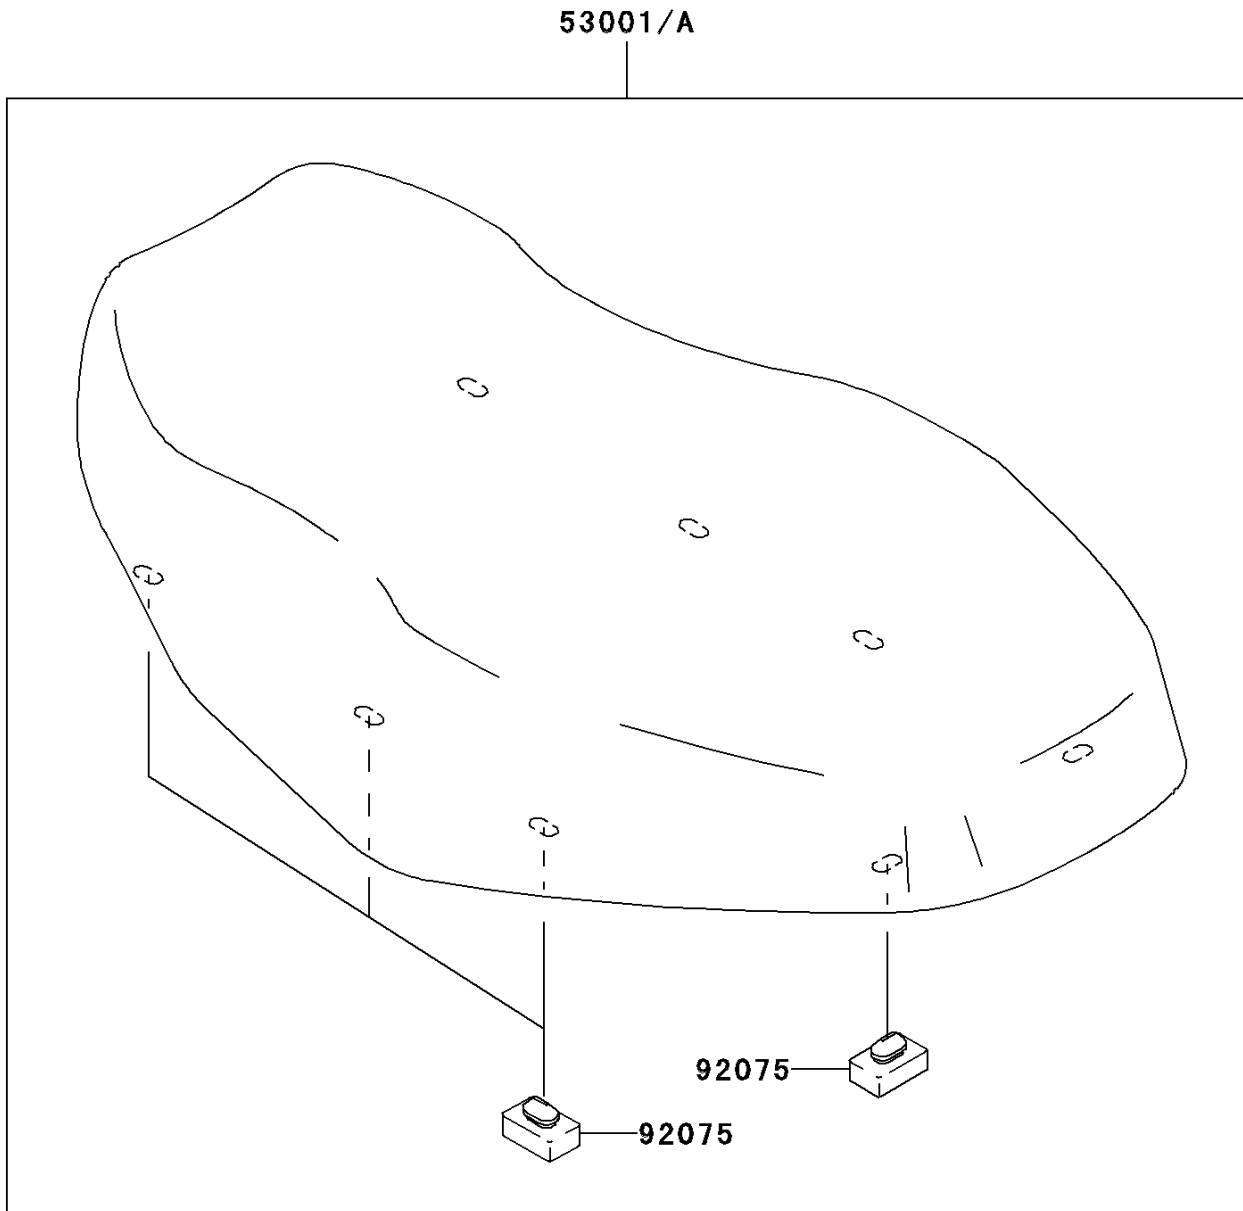

# 2003 Prairie 360 PARTS DIAGRAM

Seat

F2510

## 2003 Prairie 360 PARTS LIST

Seat

ITEM NAME	PART NUMBER	QUANTITY
SEAT-ASSY,S.M.BROWN (Ref # 53001A)	53001-7503-MB	1
DAMPER (Ref # 92075)	92075-099	8