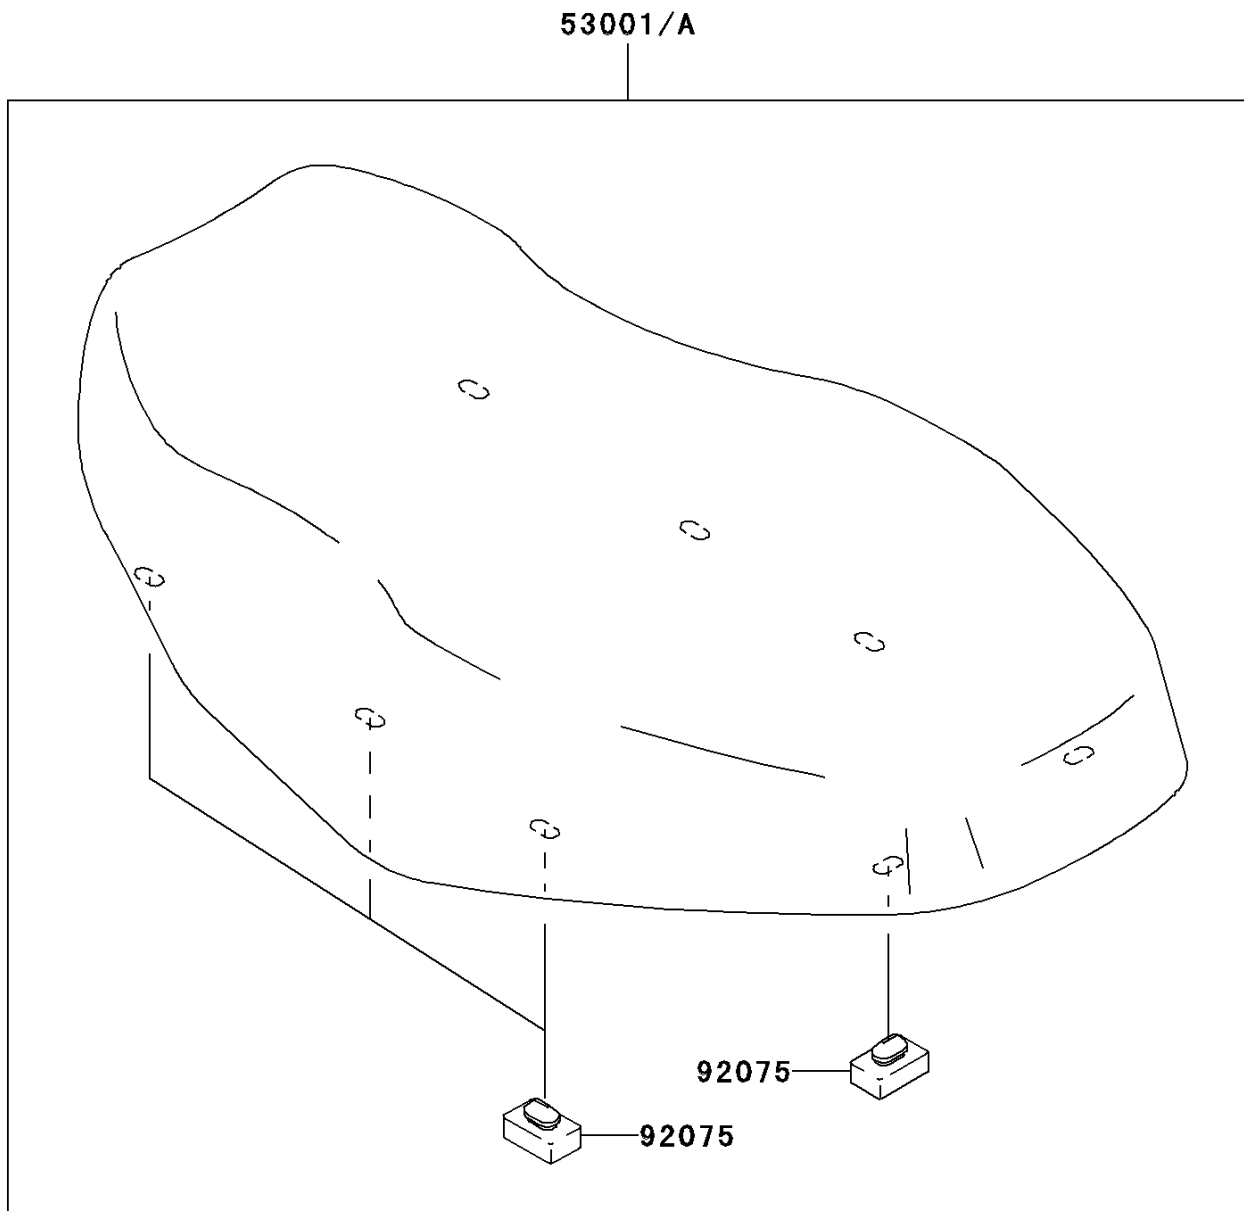

2004 Prairie 360 PARTS DIAGRAM

Seat

F2510

2004 Prairie 360 PARTS LIST

Seat

ITEM NAME	PART NUMBER	QUANTITY
SEAT-ASSY,S.M.BROWN (Ref # 53001A)	53001-7503-MB	1
DAMPER (Ref # 92075)	92075-099	8