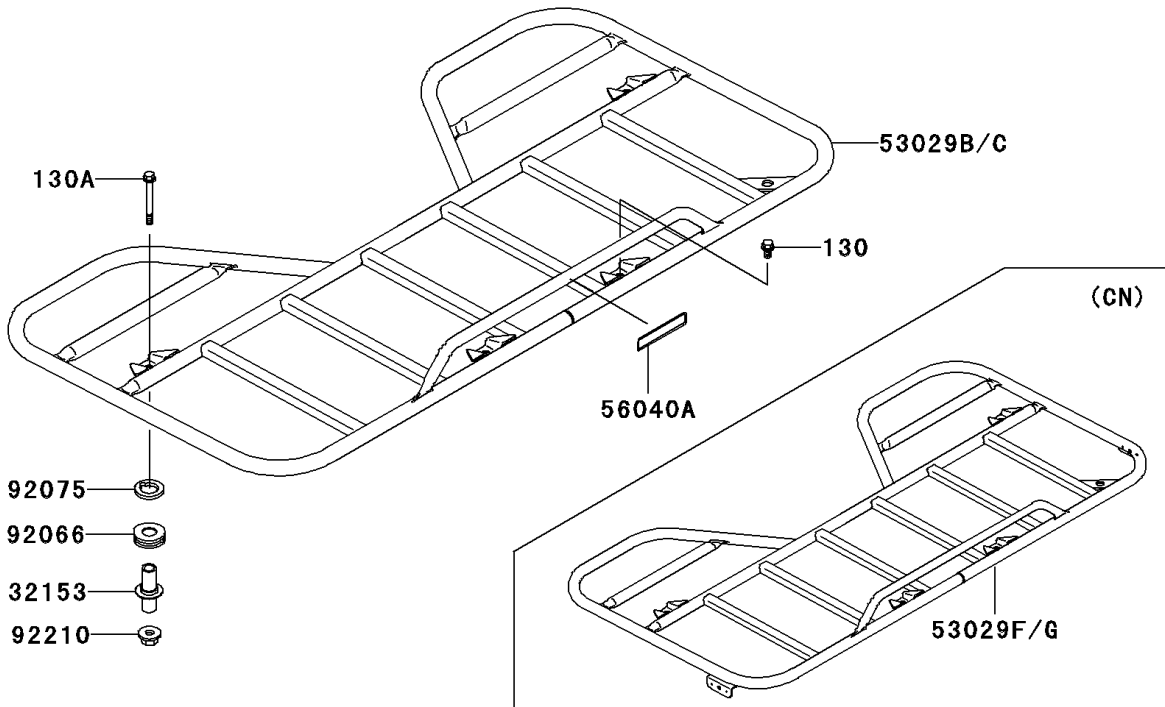

# 2004 Prairie 360 PARTS DIAGRAM

Carrier(s)

F2520

## 2004 Prairie 360 PARTS LIST

Carrier(s)

ITEM NAME	PART NUMBER	QUANTITY
BOLT-FLANGED,8X14 (Ref # 130)	130S0814	2
BOLT-FLANGED,8X65 (Ref # 130A)	130S0865	4
CIRCLIP-TYPE-C,17MM (Ref # 480)	480J1700	2
PIPE,FRONT CARRIER (Ref # 32152)	32152-1067	2
PIPE (Ref # 32153)	32153-7527	2
LABEL-WARNING,MAXIMUM LOAD (Ref # 56040)	56040-1321	1
LABEL-WARNING,MAXIMUM LOAD (Ref # 56040A)	56040-1322	1
PLUG (Ref # 92066)	92066-1438	6
DAMPER (Ref # 92075)	92075-1842	2
BOLT,FLANGED,8X80 (Ref # 92150)	92150-1808	2
COLLAR,L=42.5 (Ref # 92152)	92152-7504	2
WASHER,18.5X32X2.3 (Ref # 92200)	92200-1043	2
NUT,FLANGED,LOCK,8MM (Ref # 92210)	92210-0005	2
CARRIER,FR,S.GOLD (Ref # 53029)	53029-7501-UF	1
CARRIER,RR,S.GOLD (Ref # 53029B)	53029-7502-UF	1
CARRIER,FR,S.GOLD (Ref # 53029D)	53029-7503-UF	1
CARRIER,RR,S.GOLD (Ref # 53029F)	53029-7504-UF	1