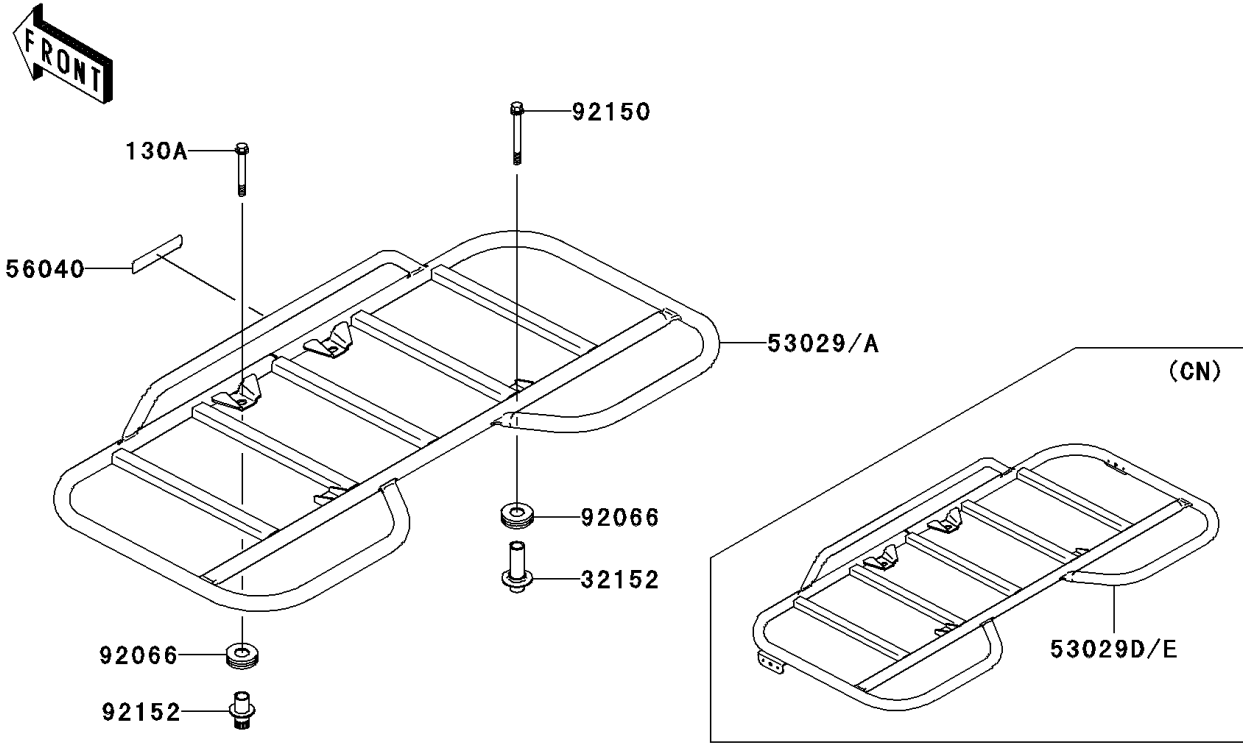

# 2004 Prairie 360 PARTS DIAGRAM

Carrier(s)

F2520

## 2004 Prairie 360 PARTS LIST

Carrier(s)

ITEM NAME	PART NUMBER	QUANTITY
BOLT-FLANGED,8X14 (Ref # 130)	130S0814	2
BOLT-FLANGED,8X65 (Ref # 130A)	130S0865	4
CIRCLIP-TYPE-C,17MM (Ref # 480)	480J1700	2
PIPE,FRONT CARRIER (Ref # 32152)	32152-1067	2
PIPE (Ref # 32153)	32153-7527	2
LABEL-WARNING,MAXIMUM LOAD (Ref # 56040)	56040-1321	1
LABEL-WARNING,MAXIMUM LOAD (Ref # 56040A)	56040-1322	1
PLUG (Ref # 92066)	92066-1438	6
DAMPER (Ref # 92075)	92075-1842	2
BOLT,FLANGED,8X80 (Ref # 92150)	92150-1808	2
COLLAR,L=42.5 (Ref # 92152)	92152-7504	2
WASHER,18.5X32X2.3 (Ref # 92200)	92200-1043	2
NUT,FLANGED,LOCK,8MM (Ref # 92210)	92210-0005	2
CARRIER,FR,S.GOLD (Ref # 53029)	53029-7501-UF	1
CARRIER,RR,S.GOLD (Ref # 53029B)	53029-7502-UF	1
CARRIER,FR,S.GOLD (Ref # 53029D)	53029-7503-UF	1
CARRIER,RR,S.GOLD (Ref # 53029F)	53029-7504-UF	1