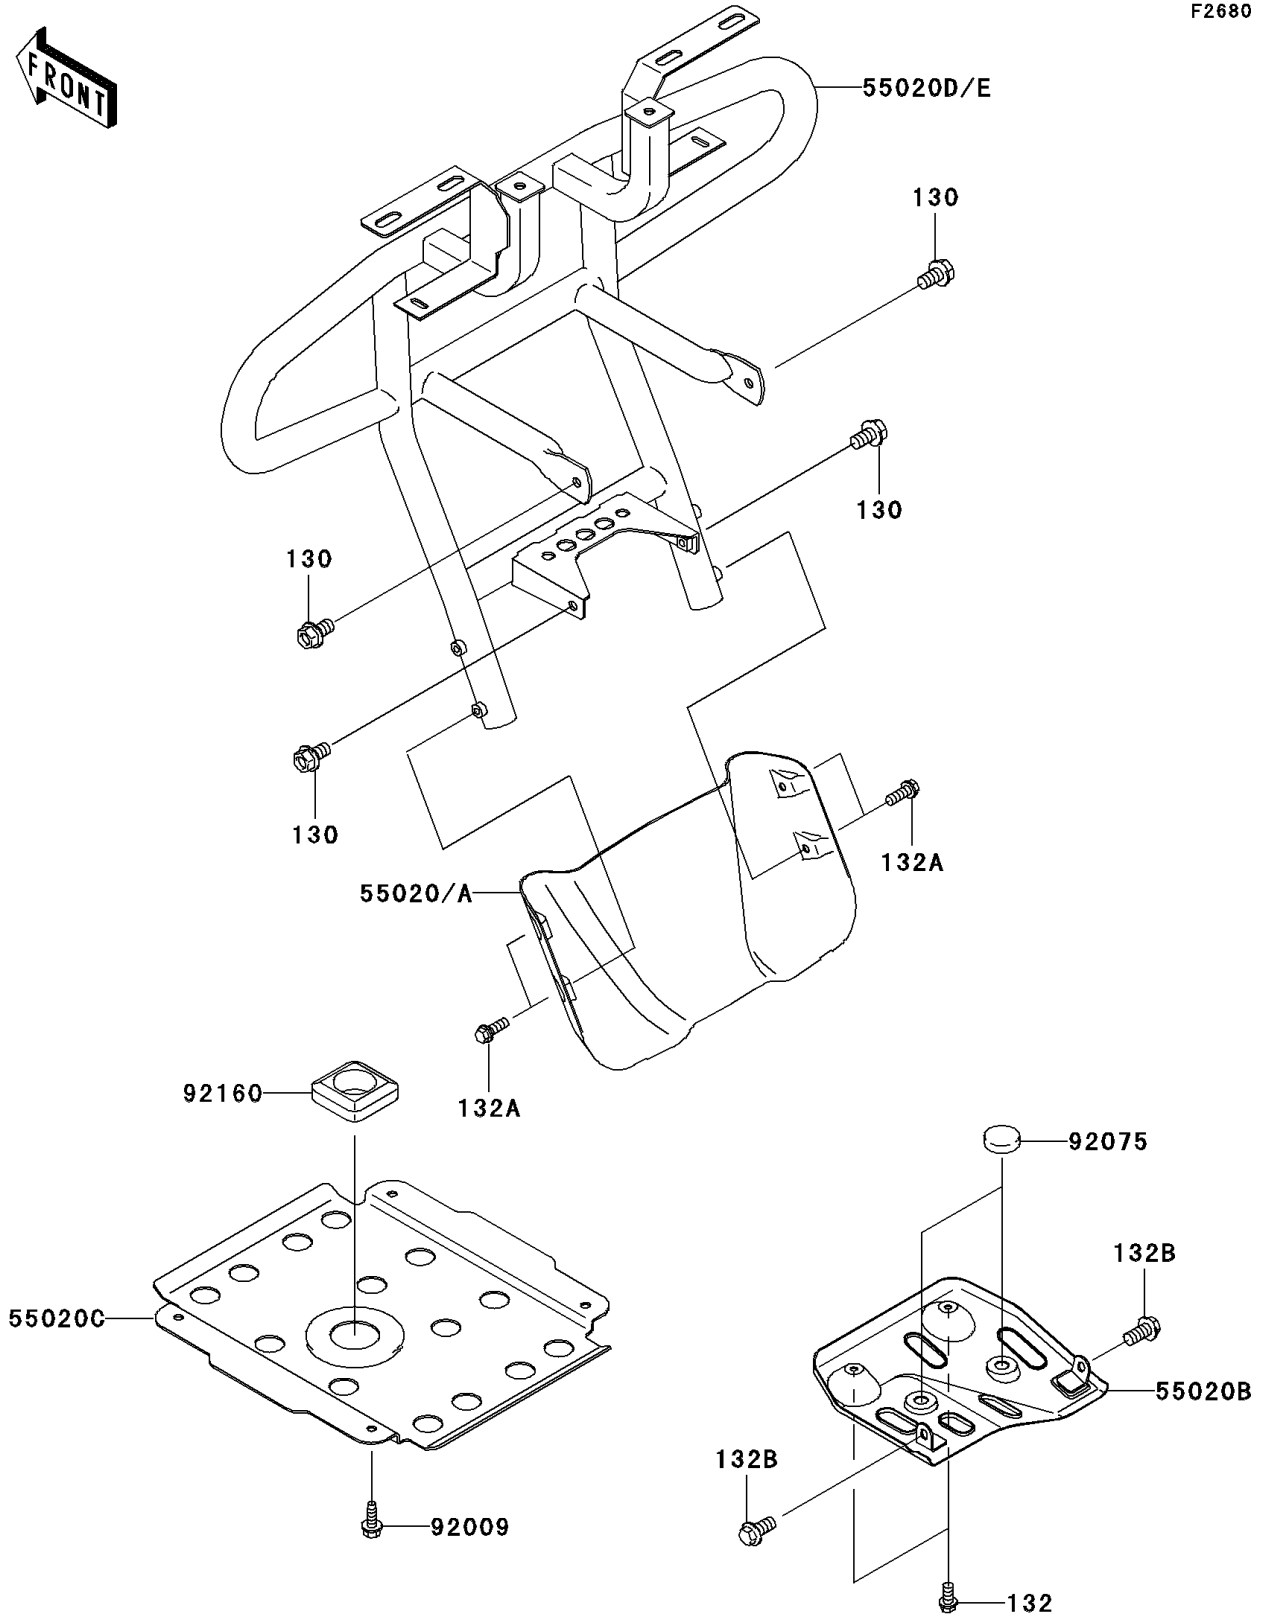

2004 Prairie 360 PARTS DIAGRAM

Guard(s)

F2680

2004 Prairie 360 PARTS LIST

Guard(s)

ITEM NAME	PART NUMBER	QUANTITY
BOLT-FLANGED,8X14 (Ref # 130)	130J0814	4
BOLT-FLANGED-SMALL,6X12 (Ref # 132)	132J0612	2
BOLT-FLANGED-SMALL,6X16 (Ref # 132A)	132J0616	4
BOLT-FLANGED-SMALL,8X16 (Ref # 132B)	132J0816	2
GUARD,SKID,FR,S.GOLD (Ref # 55020)	55020-1649-UF	1
GUARD,SWING ARM (Ref # 55020B)	55020-1756	1
GUARD,ENGINE (Ref # 55020C)	55020-1789	1
GUARD,FR,S.GOLD (Ref # 55020D)	55020-7504-UF	1
SCREW,TAPPING,6.35X15.5 (Ref # 92009)	92009-7501	4
DAMPER (Ref # 92075)	92075-157	2
DAMPER (Ref # 92160)	92160-1772	1