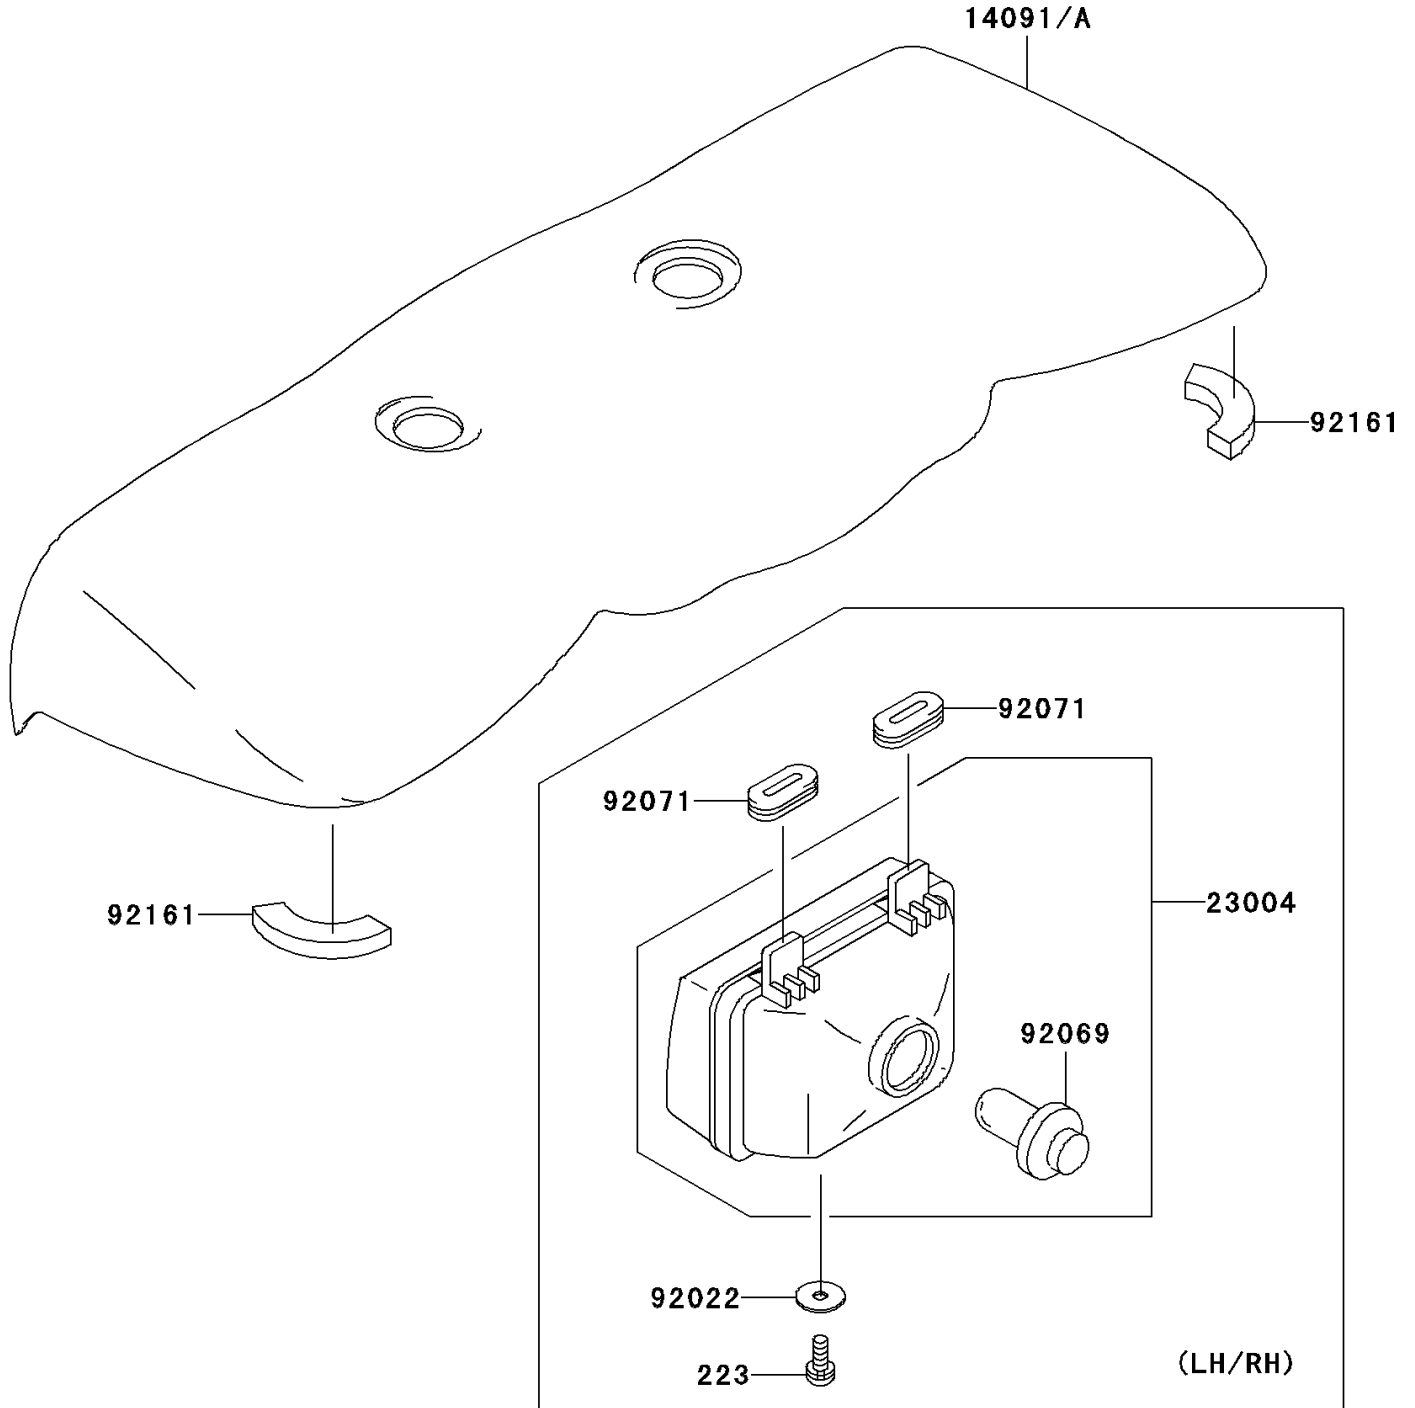

# 2003 Prairie 360 PARTS DIAGRAM

Headlight(s)

F2710

## 2003 Prairie 360 PARTS LIST

### Headlight(s)

ITEM NAME	PART NUMBER	QUANTITY
SCREW-PAN-WS-CROS,4X14 (Ref # 223)	223B0414	2
COVER,HEAD LAMP,A.RED (Ref # 14091)	14091-7502-260	1
COVER,HEAD LAMP,H.GREEN (Ref # 14091A)	14091-7502-6A	1
LAMP-HEAD (Ref # 23004)	23004-7501	2
WASHER,4.5X16X1 (Ref # 92022)	92022-1950	2
BULB,12V 30/30W (Ref # 92069)	92069-7501	2
GROMMET (Ref # 92071)	92071-7501	4
DAMPER (Ref # 92161)	92161-7506	2