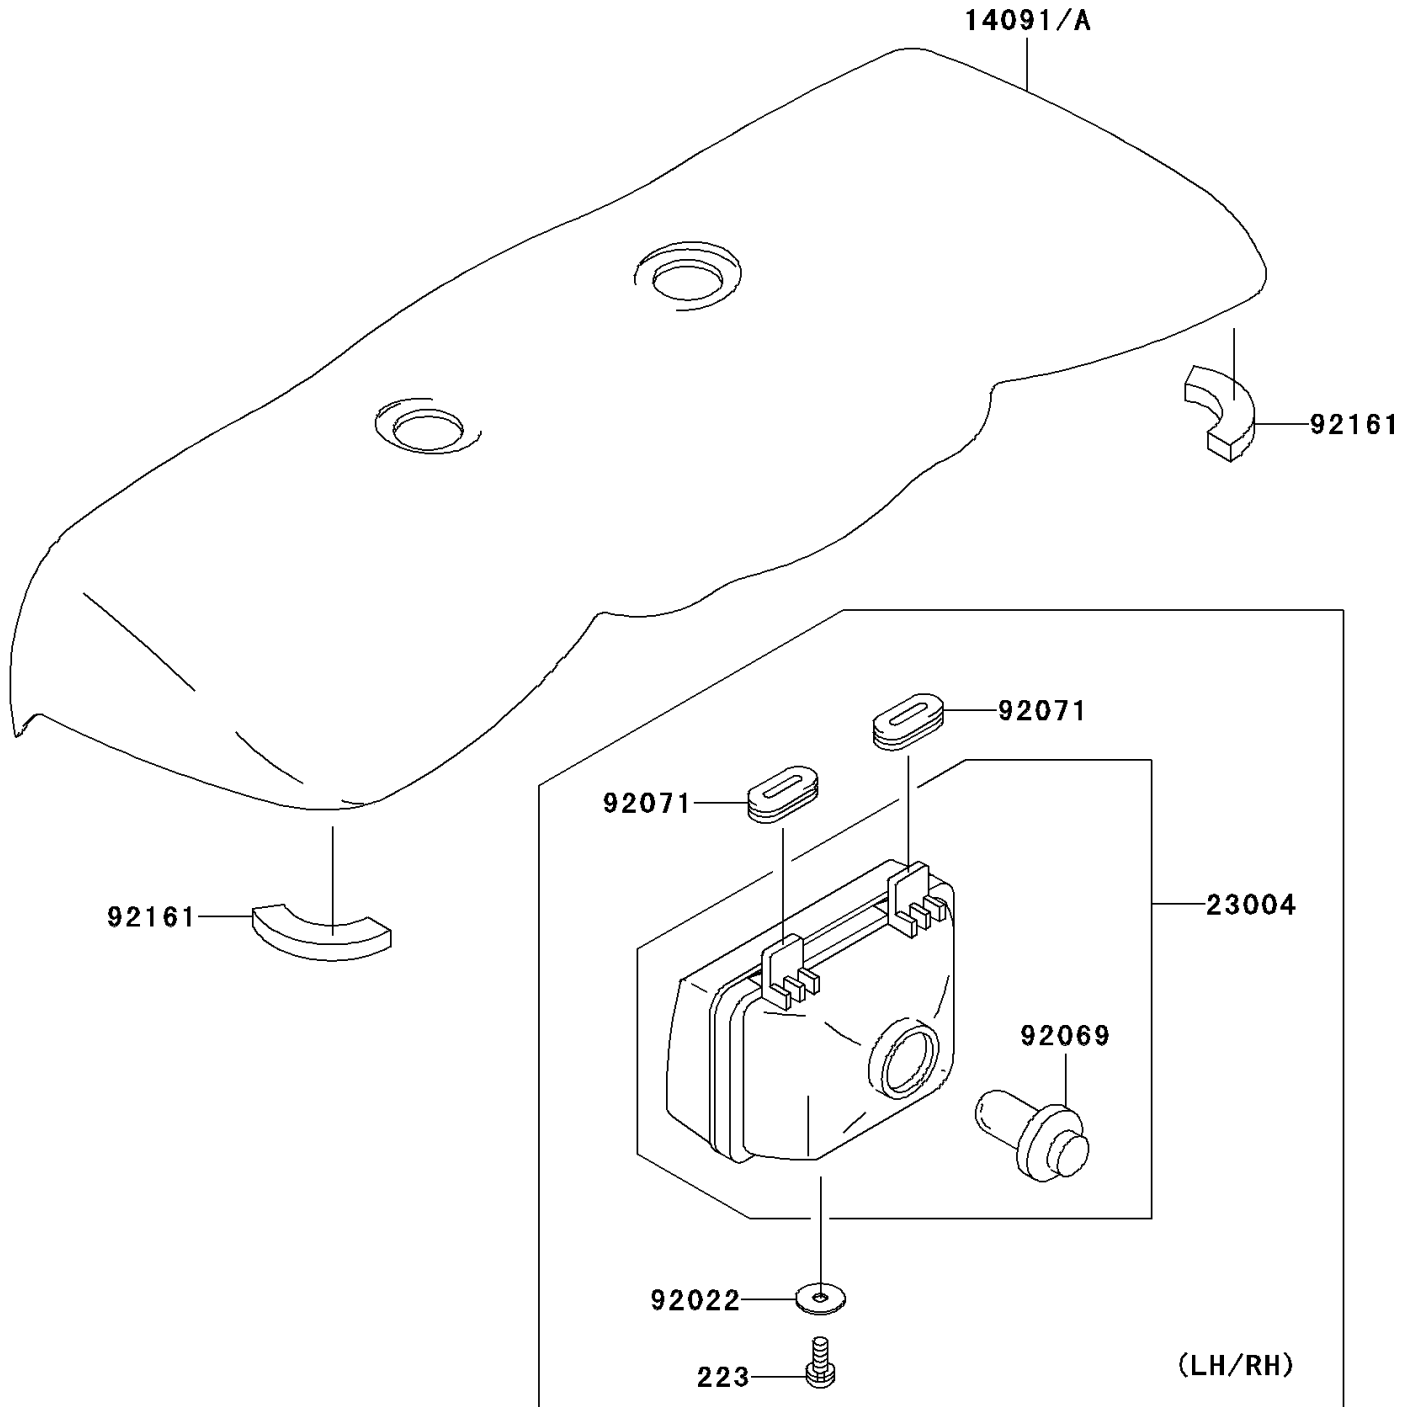

2004 Prairie 360 PARTS DIAGRAM

Headlight(s)

F2710

2004 Prairie 360 PARTS LIST

Headlight(s)

ITEM NAME	PART NUMBER	QUANTITY
SCREW-PAN-WS-CROS,4X14 (Ref # 223)	223B0414	2
COVER,HEAD LAMP,A.RED (Ref # 14091)	14091-7502-260	1
COVER,HEAD LAMP,H.GREEN (Ref # 14091A)	14091-7502-6A	1
LAMP-HEAD (Ref # 23004)	23004-7501	2
WASHER,4.5X16X1 (Ref # 92022)	92022-1950	2
BULB,12V 30/30W (Ref # 92069)	92069-7501	2
GROMMET (Ref # 92071)	92071-7501	4
DAMPER (Ref # 92161)	92161-7506	2