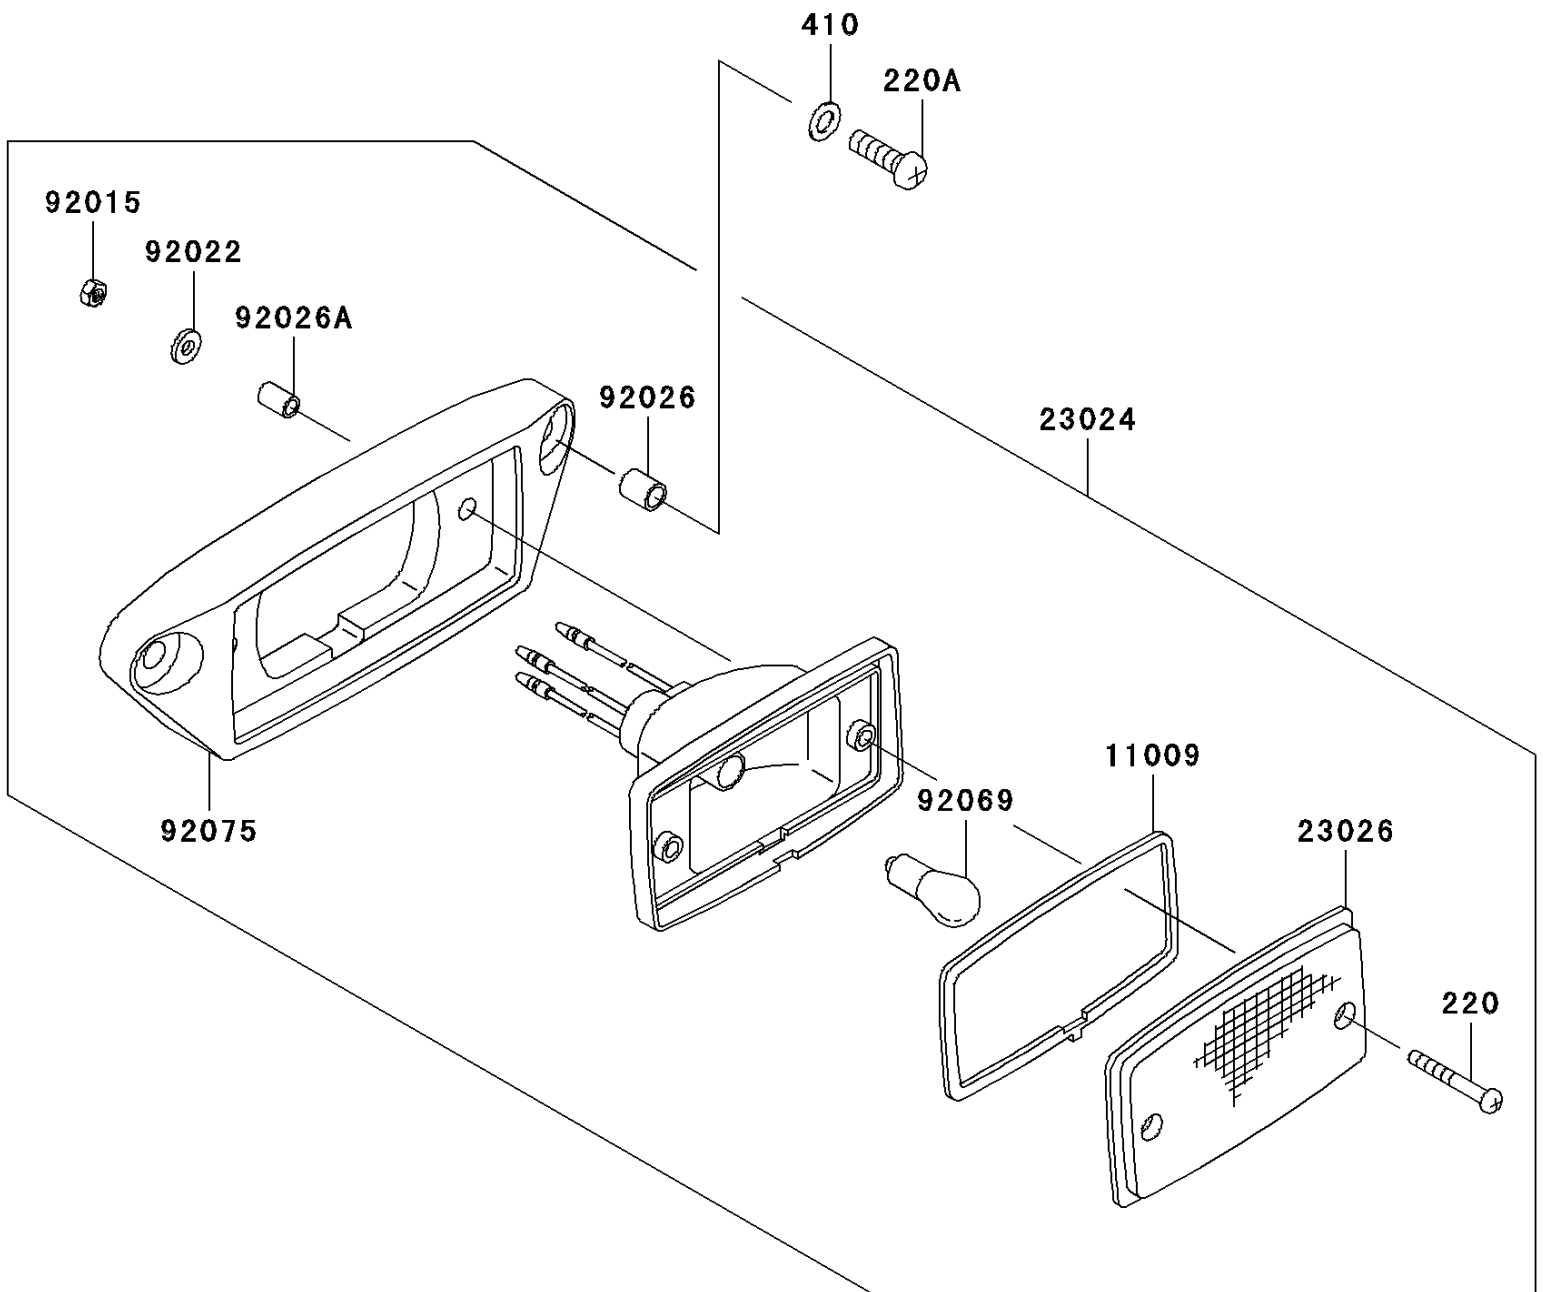

2003 Prairie 360 PARTS DIAGRAM

Taillight(s)(-JKBVFHB1 3B503051)

F2720

2003 Prairie 360 PARTS LIST

Taillight(s)(-JKBVFHB1 3B503051)

ITEM NAME	PART NUMBER	QUANTITY
SCREW-PAN-CROS (Ref # 220)	220C0430	2
SCREW-PAN-CROSS (Ref # 220A)	220F0620	2
WASHER-PLAIN-SMALL,6MM,BLACK (Ref # 410)	410F0600	2
GASKET,TAIL LAMP (Ref # 11009)	11009-4004	1
LAMP-ASSY-TAIL (Ref # 23024)	23024-7501	1
LENS,TAIL LAMP (Ref # 23026)	23026-1239	1
NUT,4MM (Ref # 92015)	92015-1550	2
WASHER,PLAIN,4MM (Ref # 92022)	92022-1762	2
SPACER,6.3X8.3X10 (Ref # 92026)	92026-1260	2
SPACER,4.5X6.5X10 (Ref # 92026A)	92026-1261	2
BULB,12V 18/5W (Ref # 92069)	92069-1089	1
DAMPER,TAIL LAMP (Ref # 92075)	92075-1782	1