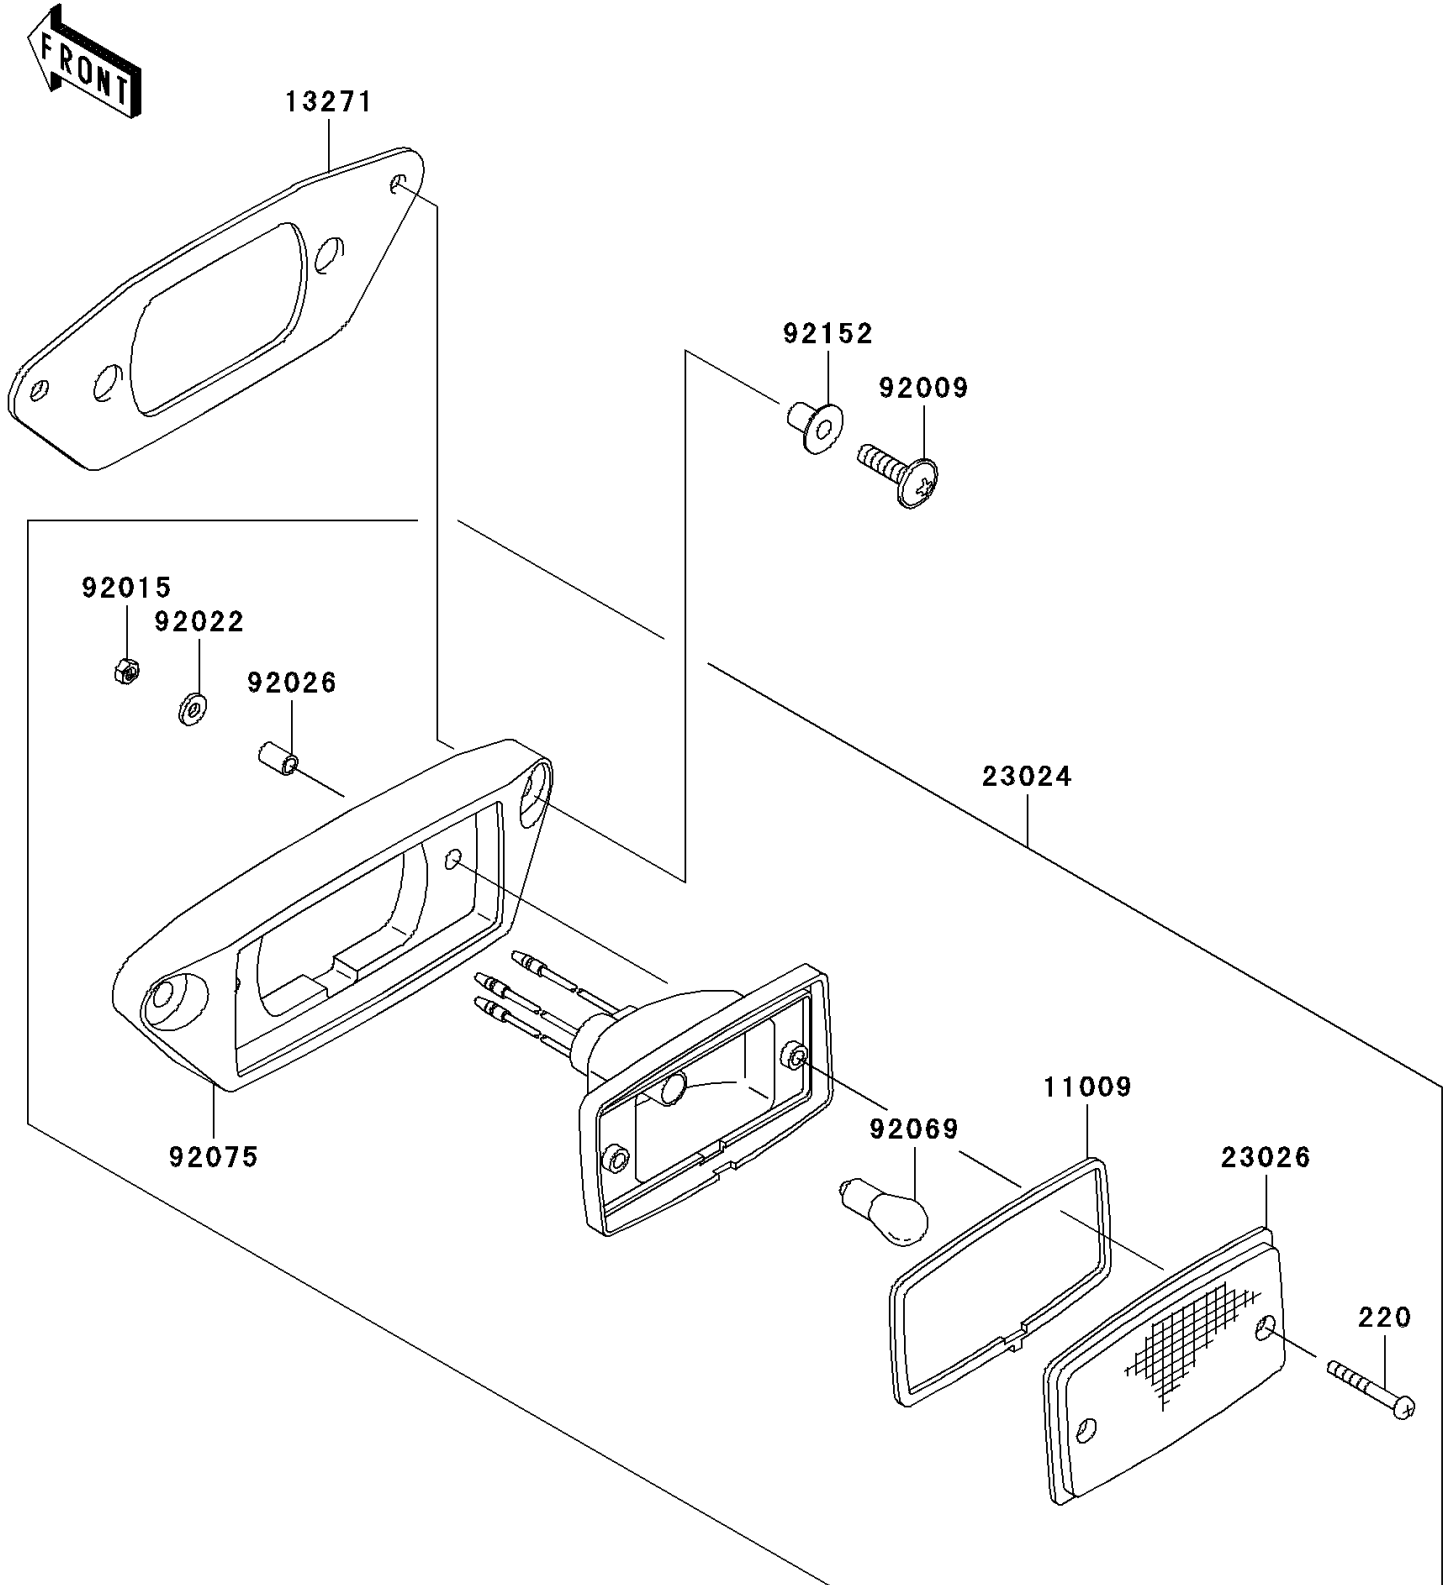

2003 Prairie 360 PARTS DIAGRAM

Taillight(s)(JKBVFHB1 3B503052-)

F2720A

2003 Prairie 360 PARTS LIST

Taillight(s)(JKBVFHB1 3B503052-)

ITEM NAME	PART NUMBER	QUANTITY
SCREW-PAN-CROS (Ref # 220)	220C0430	2
GASKET,TAIL LAMP (Ref # 11009)	11009-4004	1
PLATE,TAIL LAMP (Ref # 13271)	13271-0033	1
LAMP-ASSY-TAIL (Ref # 23024)	23024-0001	1
LENS,TAIL LAMP (Ref # 23026)	23026-1239	1
SCREW,6X22,BLACK (Ref # 92009)	92009-1256	2
NUT,4MM (Ref # 92015)	92015-1550	2
WASHER,PLAIN,4MM (Ref # 92022)	92022-1762	2
SPACER,4.5X6.5X10 (Ref # 92026)	92026-1261	2
BULB,12V 18/5W (Ref # 92069)	92069-1089	1
DAMPER,TAIL LAMP (Ref # 92075)	92075-1782	1
COLLAR (Ref # 92152)	92152-0015	2