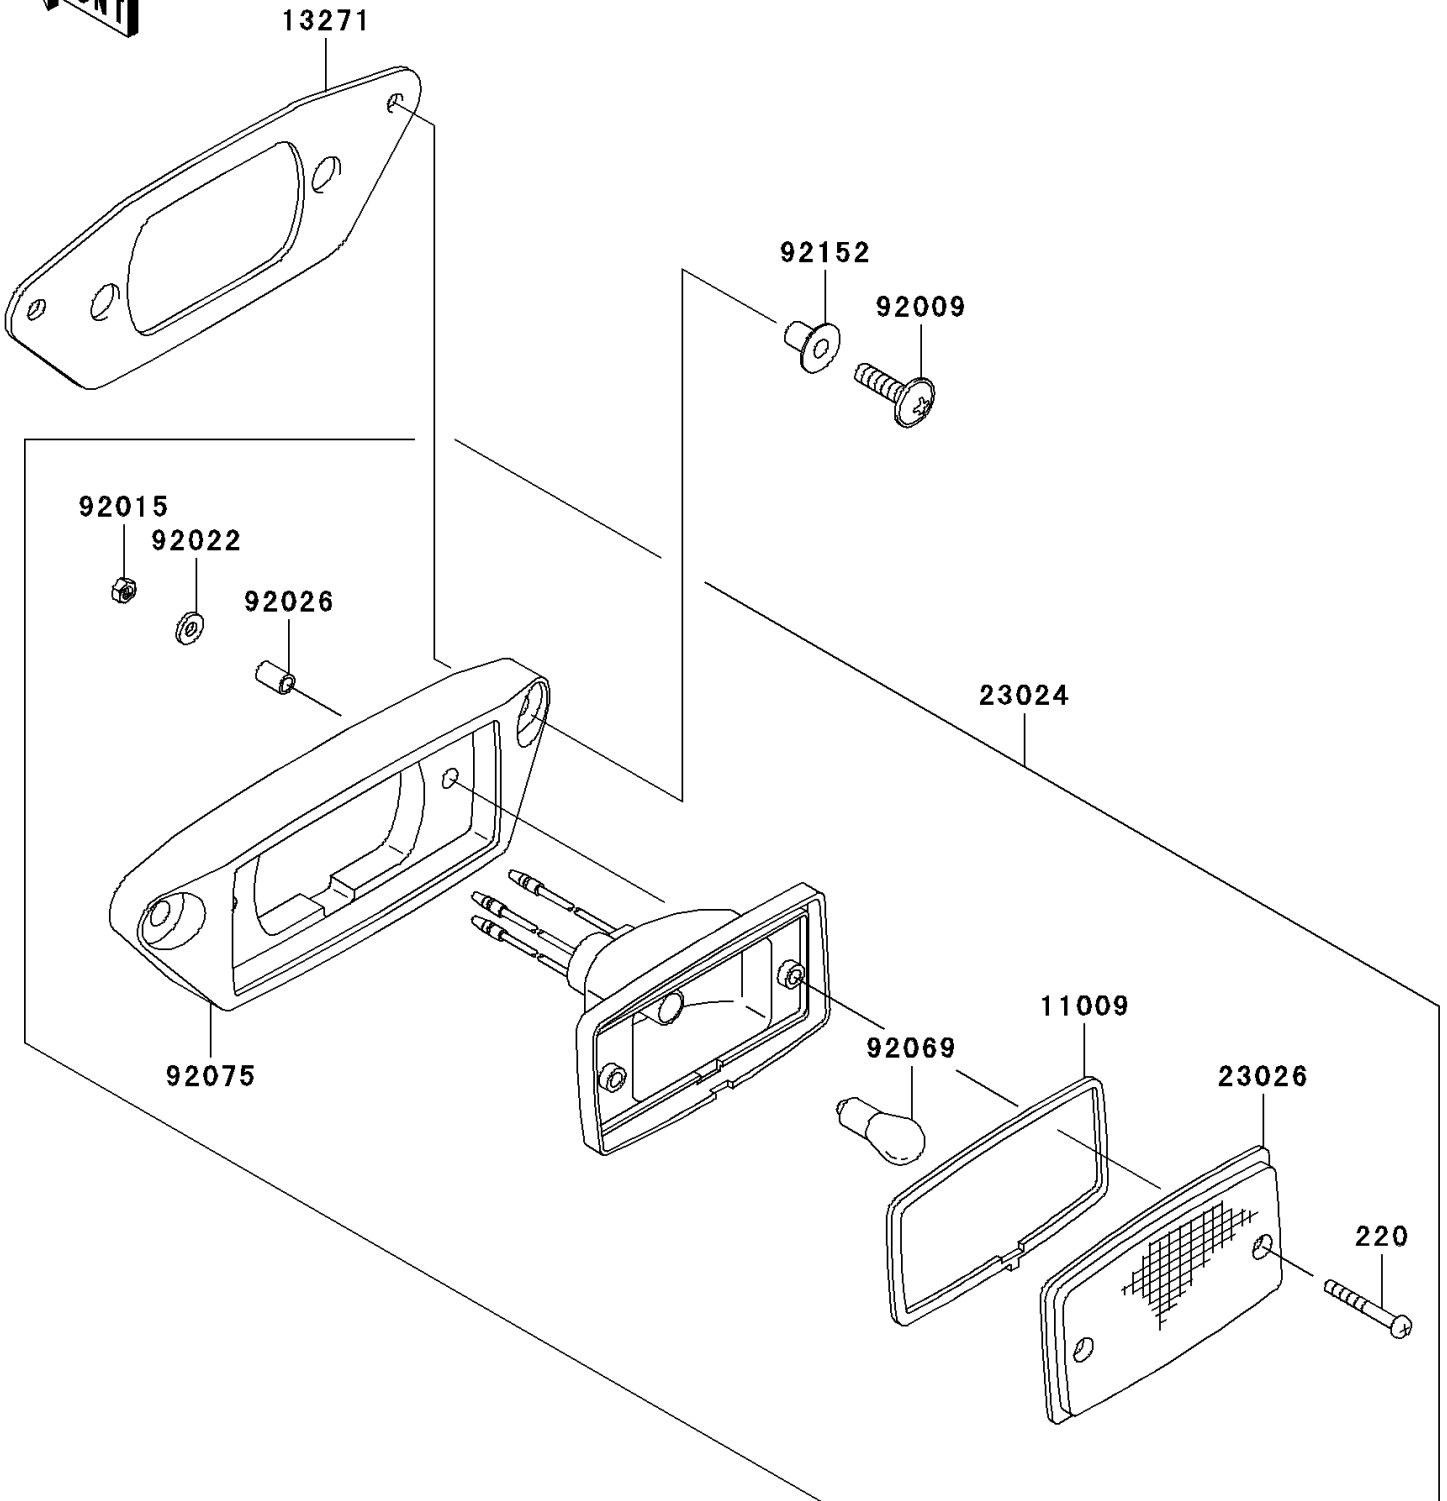

2004 Prairie 360 PARTS DIAGRAM

Taillight(s)(JKBVFHB1 3B503052-)

F2720A

2004 Prairie 360 PARTS LIST

Taillight(s)(JKBVFHB1 3B503052-)

ITEM NAME	PART NUMBER	QUANTITY
SCREW-PAN-CROS (Ref # 220)	220C0430	2
GASKET,TAIL LAMP (Ref # 11009)	11009-4004	1
PLATE,TAIL LAMP (Ref # 13271)	13271-0033	1
LAMP-ASSY-TAIL (Ref # 23024)	23024-0001	1
LENS,TAIL LAMP (Ref # 23026)	23026-1239	1
SCREW,6X22,BLACK (Ref # 92009)	92009-1256	2
NUT,4MM (Ref # 92015)	92015-1550	2
WASHER,PLAIN,4MM (Ref # 92022)	92022-1762	2
SPACER,4.5X6.5X10 (Ref # 92026)	92026-1261	2
BULB,12V 18/5W (Ref # 92069)	92069-1089	1
DAMPER,TAIL LAMP (Ref # 92075)	92075-1782	1
COLLAR (Ref # 92152)	92152-0015	2