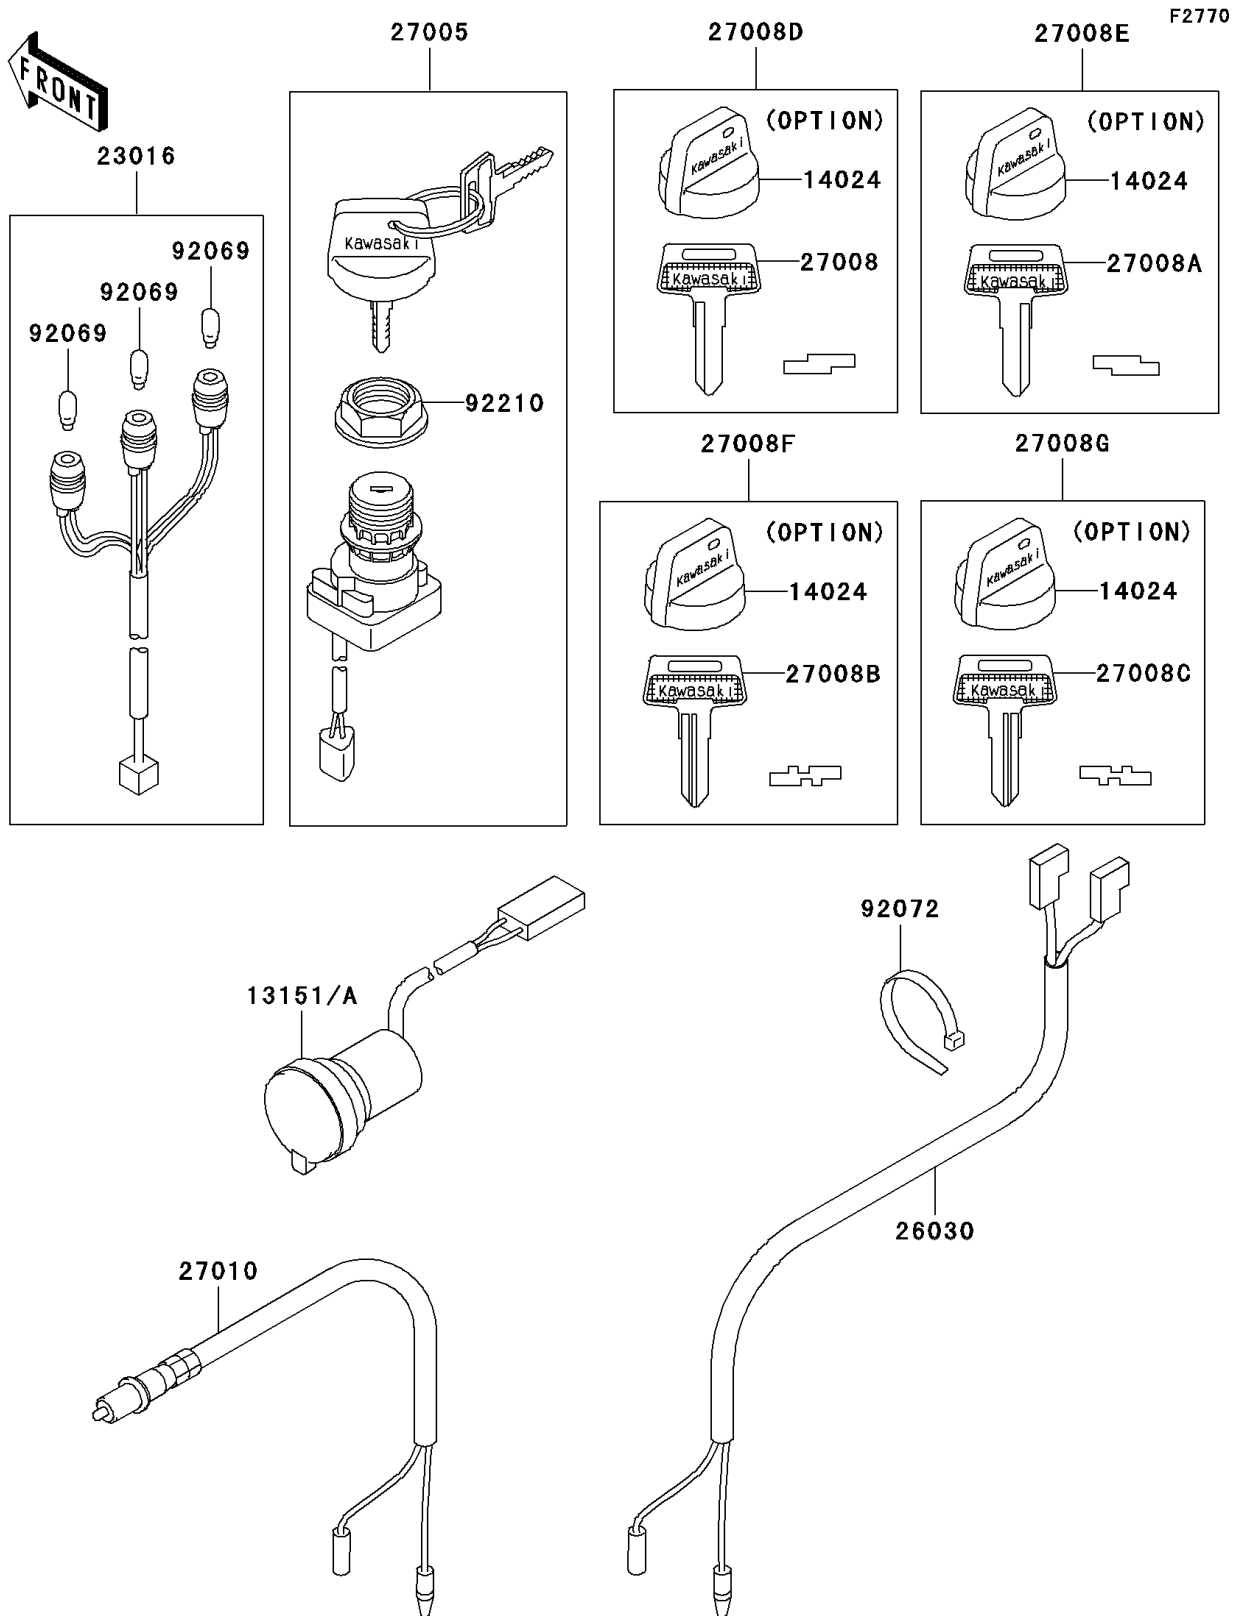

# 2003 Prairie 360 PARTS DIAGRAM

## Ignition Switch

## 2003 Prairie 360 PARTS LIST

### Ignition Switch

ITEM NAME	PART NUMBER	QUANTITY
SWITCH-COMP,D.C.TERMINAL (Ref # 13151A)	13151-7501	1
COVER,KEY (Ref # 14024)	14024-1551	4
LAMP-ASSY (Ref # 23016)	23016-1151	1
HARNESS (Ref # 26030)	26030-1058	1
SWITCH-ASSY-IGNITION (Ref # 27005)	27005-1229	1
KEY-LOCK,BLANK (Ref # 27008)	27008-1041	1
KEY-LOCK,BLANK (Ref # 27008A)	27008-1042	1
KEY-LOCK,BLANK (Ref # 27008B)	27008-1043	1
KEY-LOCK,BLANK (Ref # 27008C)	27008-1044	1
KEY-LOCK,BLANK,W/COVER (Ref # 27008D)	27008-1132	1
KEY-LOCK,BLANK,W/COVER (Ref # 27008E)	27008-1133	1
KEY-LOCK,BLANK,W/COVER (Ref # 27008F)	27008-1134	1
KEY-LOCK,BLANK,W/COVER (Ref # 27008G)	27008-1135	1
SWITCH,BRAKE (Ref # 27010)	27010-1294	1
BULB,12V 3W,T7 (Ref # 92069)	92069-1020	3
BAND,L=149 (Ref # 92072)	92072-031	1
NUT,IGNITION SWITCH (Ref # 92210)	92210-1109	1