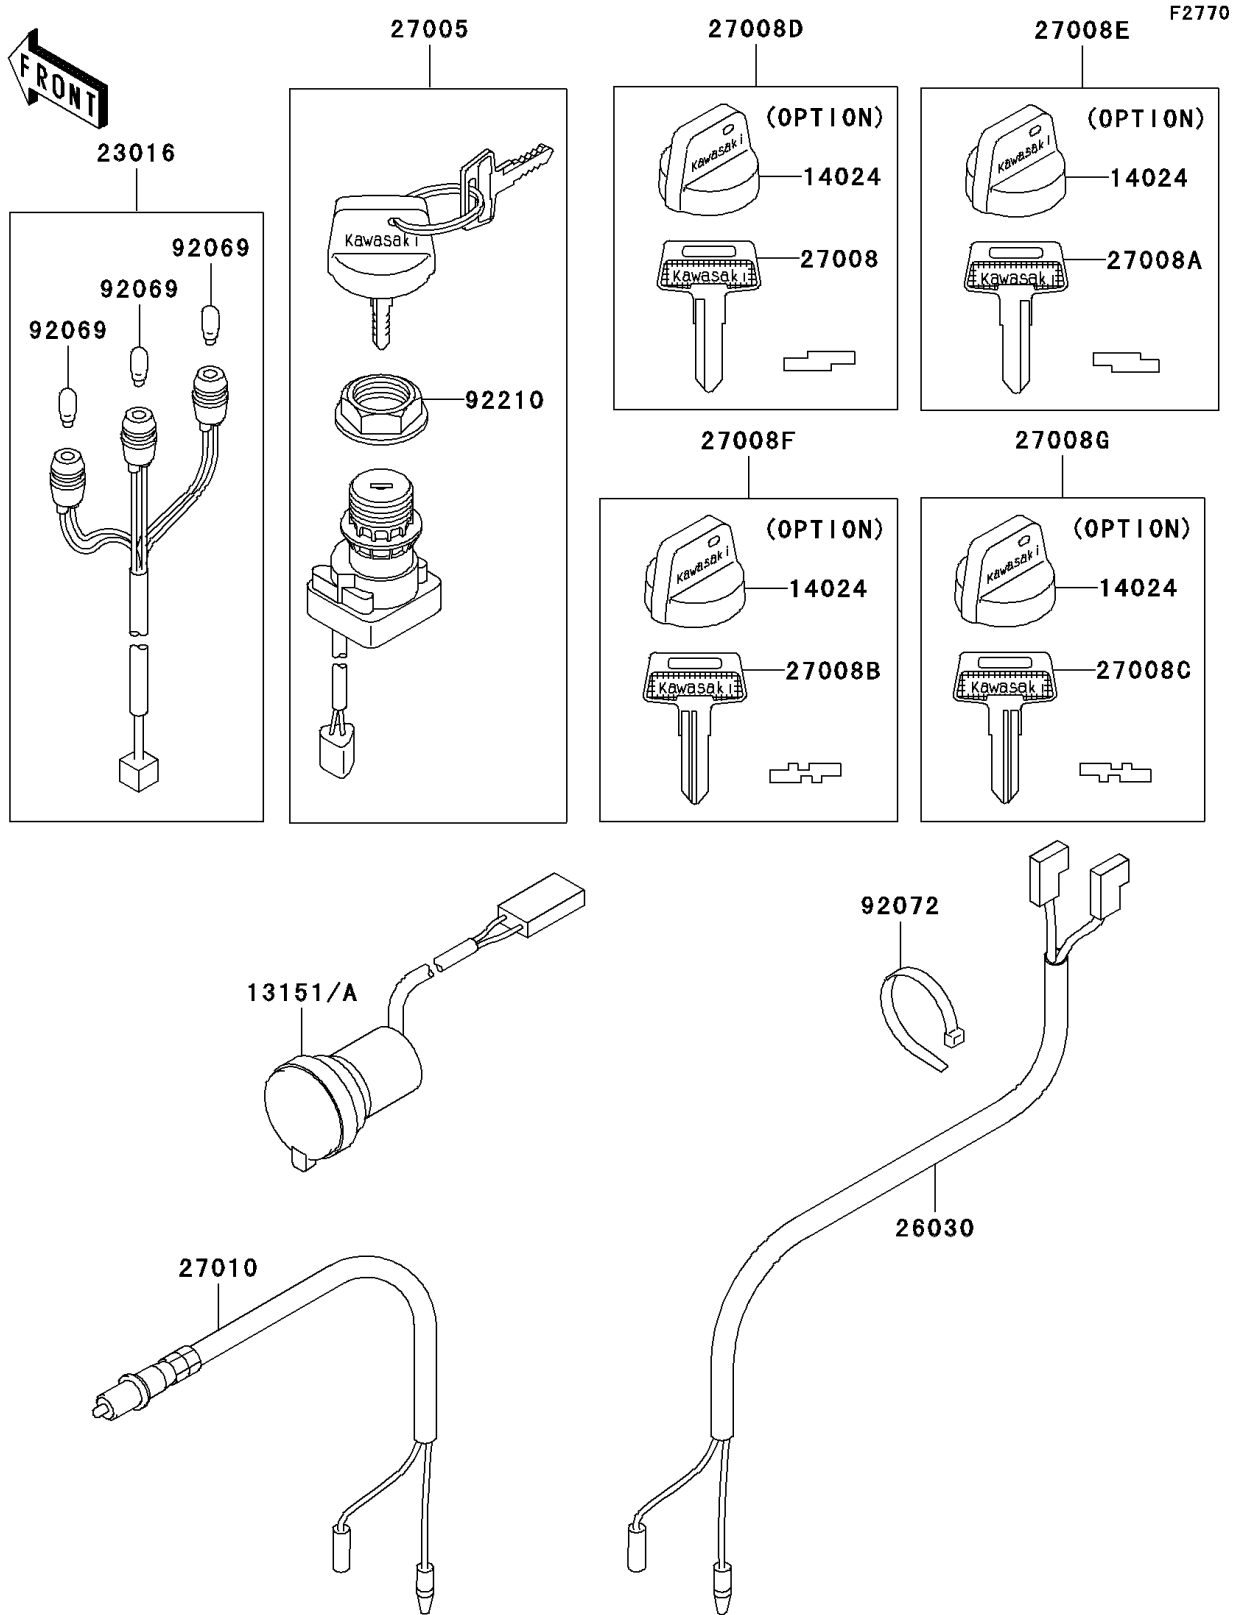

2004 Prairie 360 PARTS DIAGRAM

Ignition Switch

2004 Prairie 360 PARTS LIST

Ignition Switch

ITEM NAME	PART NUMBER	QUANTITY
SWITCH-COMP,D.C.TERMINAL (Ref # 13151)	13151-0004	1
COVER,KEY (Ref # 14024)	14024-1551	4
LAMP-ASSY (Ref # 23016)	23016-1151	1
HARNESS (Ref # 26030)	26030-1058	1
SWITCH-ASSY-IGNITION (Ref # 27005)	27005-1229	1
KEY-LOCK,BLANK (Ref # 27008)	27008-1041	1
KEY-LOCK,BLANK (Ref # 27008A)	27008-1042	1
KEY-LOCK,BLANK (Ref # 27008B)	27008-1043	1
KEY-LOCK,BLANK (Ref # 27008C)	27008-1044	1
KEY-LOCK,BLANK,W/COVER (Ref # 27008D)	27008-1132	1
KEY-LOCK,BLANK,W/COVER (Ref # 27008E)	27008-1133	1
KEY-LOCK,BLANK,W/COVER (Ref # 27008F)	27008-1134	1
KEY-LOCK,BLANK,W/COVER (Ref # 27008G)	27008-1135	1
SWITCH,BRAKE (Ref # 27010)	27010-1294	1
BULB,12V 3W,T7 (Ref # 92069)	92069-1020	3
BAND,L=149 (Ref # 92072)	92072-031	1
NUT,IGNITION SWITCH (Ref # 92210)	92210-1109	1