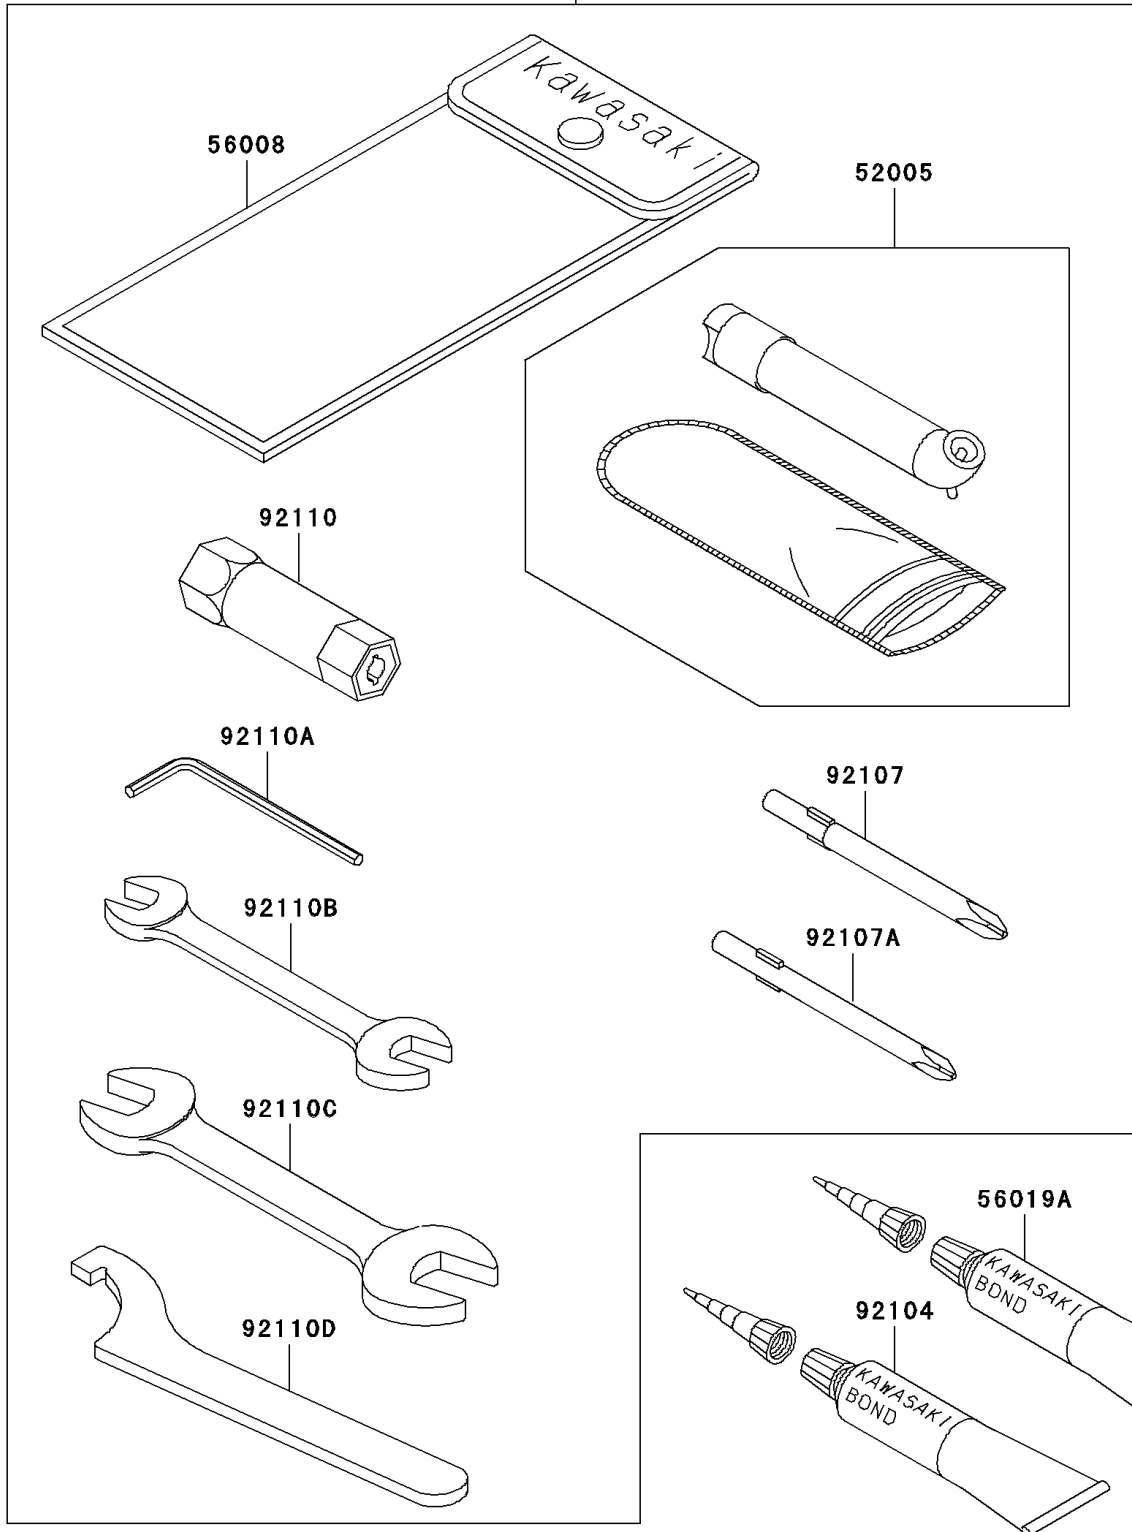

# 2005 Prairie 360 PARTS DIAGRAM

Owner's Tools

56007

F2810

## 2005 Prairie 360 PARTS LIST

### Owner's Tools

ITEM NAME	PART NUMBER	QUANTITY
GAUGE,AIR (Ref # 52005)	52005-1082	1
TOOL-KIT (Ref # 56007)	56007-1497	1
BAG,TOOL (Ref # 56008)	56008-1007	1
THREE BOND TB1211,HT/RS,WHITE (Ref # 56019A)	56019-120	1
GASKET-LIQUID,TB1215 (Ref # 92104)	92104-1065	1
TOOL-DRIVER,#3PHILLIPS (Ref # 92107)	92107-005	1
TOOL-DRIVER,#2PHILLIPS (Ref # 92107A)	92107-1053	1
TOOL-WRENCH,BOX,18MM (Ref # 92110)	92110-1109	1
TOOL-WRENCH,ALLEN,3MM (Ref # 92110A)	92110-1140	1
TOOL-WRENCH,OPEN END,10X12 (Ref # 92110B)	92110-1152	1
TOOL-WRENCH,OPEN END,14X17 (Ref # 92110C)	92110-1153	1
TOOL-WRENCH,HOOK (Ref # 92110D)	92110-1173	1