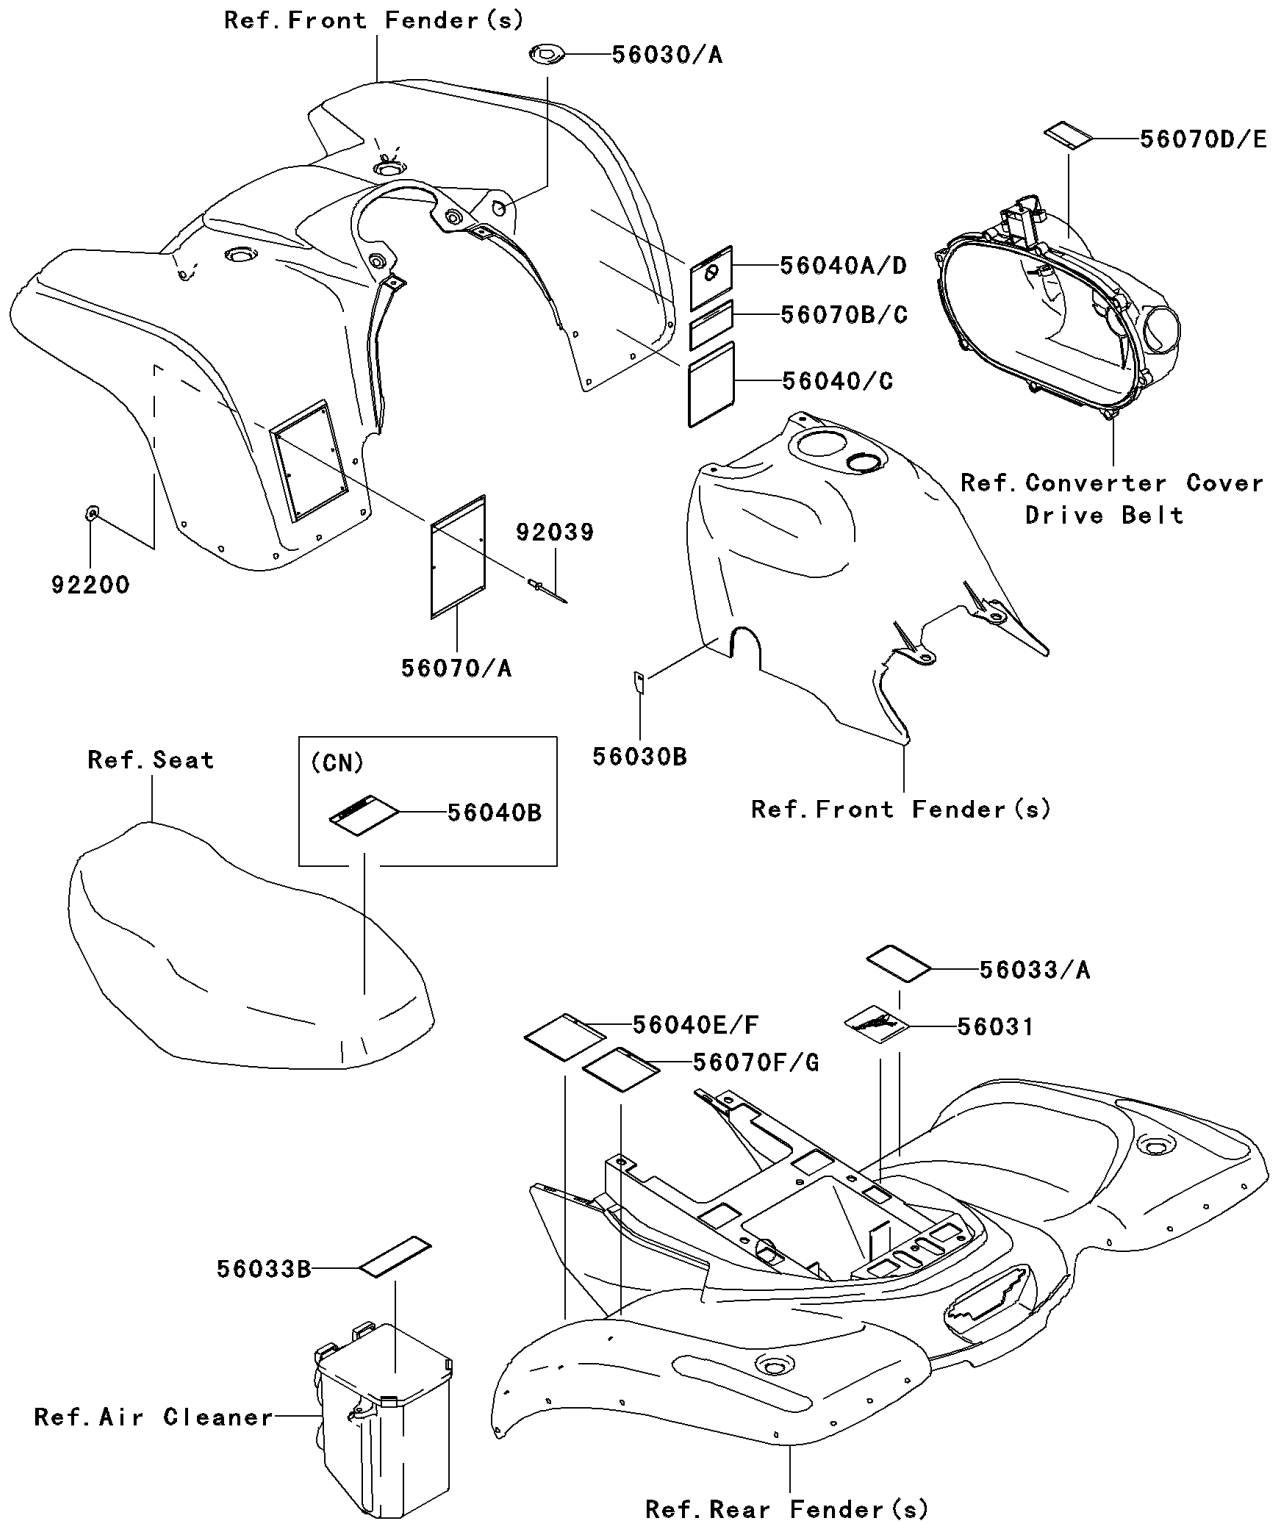

2004 Prairie 360 PARTS DIAGRAM

Labels(B1/B2)

F2860

2004 Prairie 360 PARTS LIST

Labels(B1/B2)

ITEM NAME	PART NUMBER	QUANTITY
LABEL,IGNITION SWITCH (Ref # 56030)	56030-0014	1
LABEL,FUEL TAP (Ref # 56030B)	56030-1185	1
LABEL-MANUAL,BATTERY VENT (Ref # 56031)	56031-1963	1
LABEL-MANUAL,DRIVE BELT INFO (Ref # 56033)	56033-0001	1
LABEL-MANUAL,MANUAL (Ref # 56033B)	56033-1263	1
LABEL-WARNING,TRANSPORT (Ref # 56040)	56040-1261	1
LABEL-WARNING,UNDER 16 (Ref # 56040A)	56040-1276	1
LABEL-WARNING,MAX VEHICLE LOAD (Ref # 56040E)	56040-1331	1
LABEL-WARNING,SERIOUS INJURY (Ref # 56070)	56070-1151	1
LABEL-WARNING,SHIFT LEVER (Ref # 56070B)	56070-1170	1
LABEL-WARNING,CVT COVER (Ref # 56070D)	56070-1269	1
LABEL-WARNING,TIRE INFO (Ref # 56070F)	56070-7501	1
RIVET,3.2X8 (Ref # 92039)	92039-3763	6
WASHER,3.5X8X1 (Ref # 92200)	92200-1251	6
LABEL-MANUAL,BELT CONVERTER (Ref # 56033A)	56033-0002	1
LABEL-WARNING,NO PASSENGER (Ref # 56040B)	56040-1280	1
LABEL-WARNING,TRANSPORT (Ref # 56040C)	56040-1283	1
LABEL-WARNING,AGE (Ref # 56040D)	56040-1325	1
LABEL-WARNING,MAX VEHICLE LOAD (Ref # 56040F)	56040-1338	1
LABEL-WARNING,GENERAL (Ref # 56070A)	56070-1163	1
LABEL-WARNING,SHIFT LEVER(FREN (Ref # 56070C)	56070-1179	1
LABEL-WARNING,CVT COVER(FRENCH (Ref # 56070E)	56070-1271	1
LABEL-WARNING,TIRE INFO (Ref # 56070G)	56070-7502	1