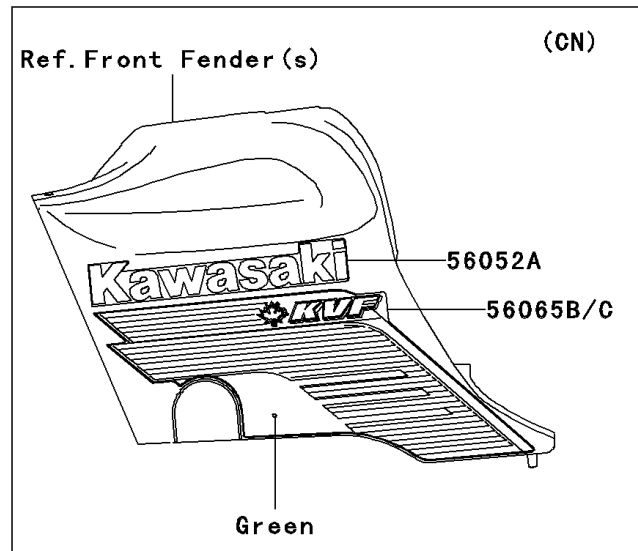

2003 Prairie 360 PARTS DIAGRAM

Decals(Green)(B1)

F2861A

2003 Prairie 360 PARTS LIST

Decals(Green)(B1)

ITEM NAME	PART NUMBER	QUANTITY
MARK,FR FENDER,KAWASAKI (Ref # 56052)	56052-1504	1
MARK,KAWASAKI (Ref # 56052A)	56052-1505	2
MARK,RR FENDER,360 K-EBC (Ref # 56052B)	56052-1728	2
PATTERN,FUEL TANK COVER,LH (Ref # 56065)	56065-1965	1
PATTERN,FUEL TANK COVER,RH (Ref # 56065A)	56065-1966	1
PATTERN,FUEL TANK COVER,LH (Ref # 56065B)	56065-1969	1
PATTERN,FUEL TANK COVER,RH (Ref # 56065C)	56065-1970	1