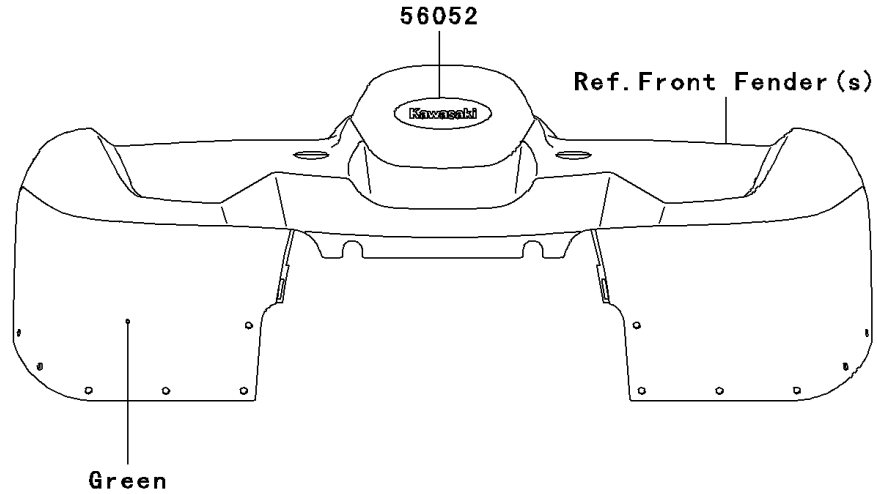

2003 Prairie 360 PARTS DIAGRAM

Decals(Green)(B1)

F2861A

2003 Prairie 360 PARTS LIST

Decals(Green)(B1)

ITEM NAME	PART NUMBER	QUANTITY
MARK,FR FENDER,KAWASAKI (Ref # 56052)	56052-1504	1
MARK,KAWASAKI (Ref # 56052A)	56052-1505	2
MARK,RR FENDER,360 K-EBC (Ref # 56052B)	56052-1728	2
PATTERN,FUEL TANK COVER,LH (Ref # 56065)	56065-1965	1
PATTERN,FUEL TANK COVER,RH (Ref # 56065A)	56065-1966	1
PATTERN,FUEL TANK COVER,LH (Ref # 56065B)	56065-1969	1
PATTERN,FUEL TANK COVER,RH (Ref # 56065C)	56065-1970	1