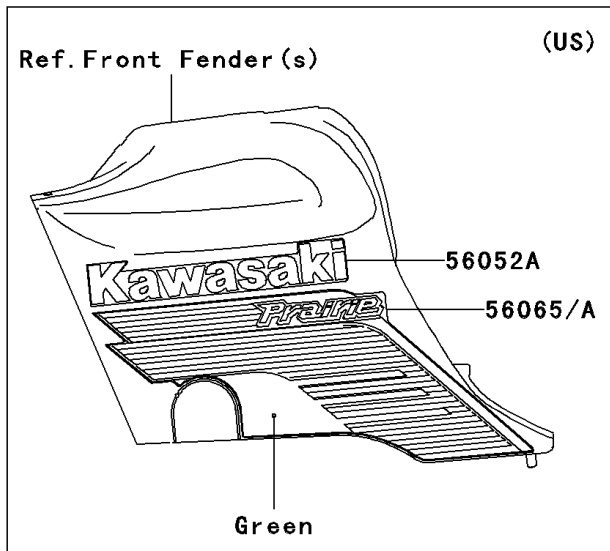

2003 Prairie 360 PARTS DIAGRAM

Decals(Green)(B1)

F2861A

2003 Prairie 360 PARTS LIST

Decals(Green)(B1)

ITEM NAME	PART NUMBER	QUANTITY
MARK,FR FENDER,KAWASAKI (Ref # 56052)	56052-1504	1
MARK,KAWASAKI (Ref # 56052A)	56052-1505	2
MARK,RR FENDER,360 K-EBC (Ref # 56052B)	56052-1728	2
PATTERN,FUEL TANK COVER,LH (Ref # 56065)	56065-1965	1
PATTERN,FUEL TANK COVER,RH (Ref # 56065A)	56065-1966	1
PATTERN,FUEL TANK COVER,LH (Ref # 56065B)	56065-1969	1
PATTERN,FUEL TANK COVER,RH (Ref # 56065C)	56065-1970	1