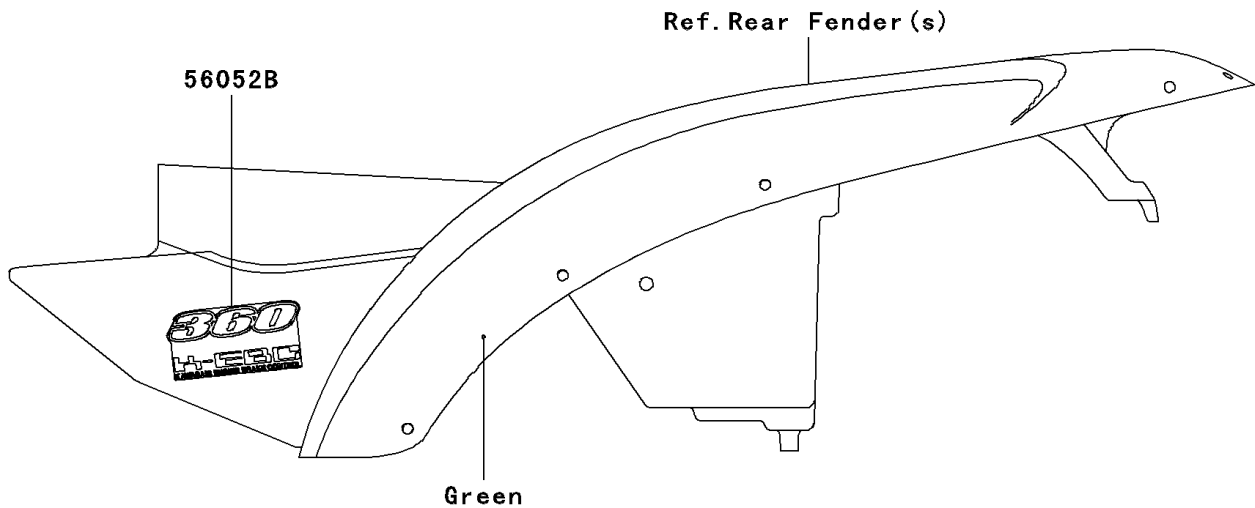

2003 Prairie 360 PARTS DIAGRAM

Decals(Green)(B1)

F2861A

2003 Prairie 360 PARTS LIST

Decals(Green)(B1)

ITEM NAME	PART NUMBER	QUANTITY
MARK,FR FENDER,KAWASAKI (Ref # 56052)	56052-1504	1
MARK,KAWASAKI (Ref # 56052A)	56052-1505	2
MARK,RR FENDER,360 K-EBC (Ref # 56052B)	56052-1728	2
PATTERN,FUEL TANK COVER,LH (Ref # 56065)	56065-1965	1
PATTERN,FUEL TANK COVER,RH (Ref # 56065A)	56065-1966	1
PATTERN,FUEL TANK COVER,LH (Ref # 56065B)	56065-1969	1
PATTERN,FUEL TANK COVER,RH (Ref # 56065C)	56065-1970	1