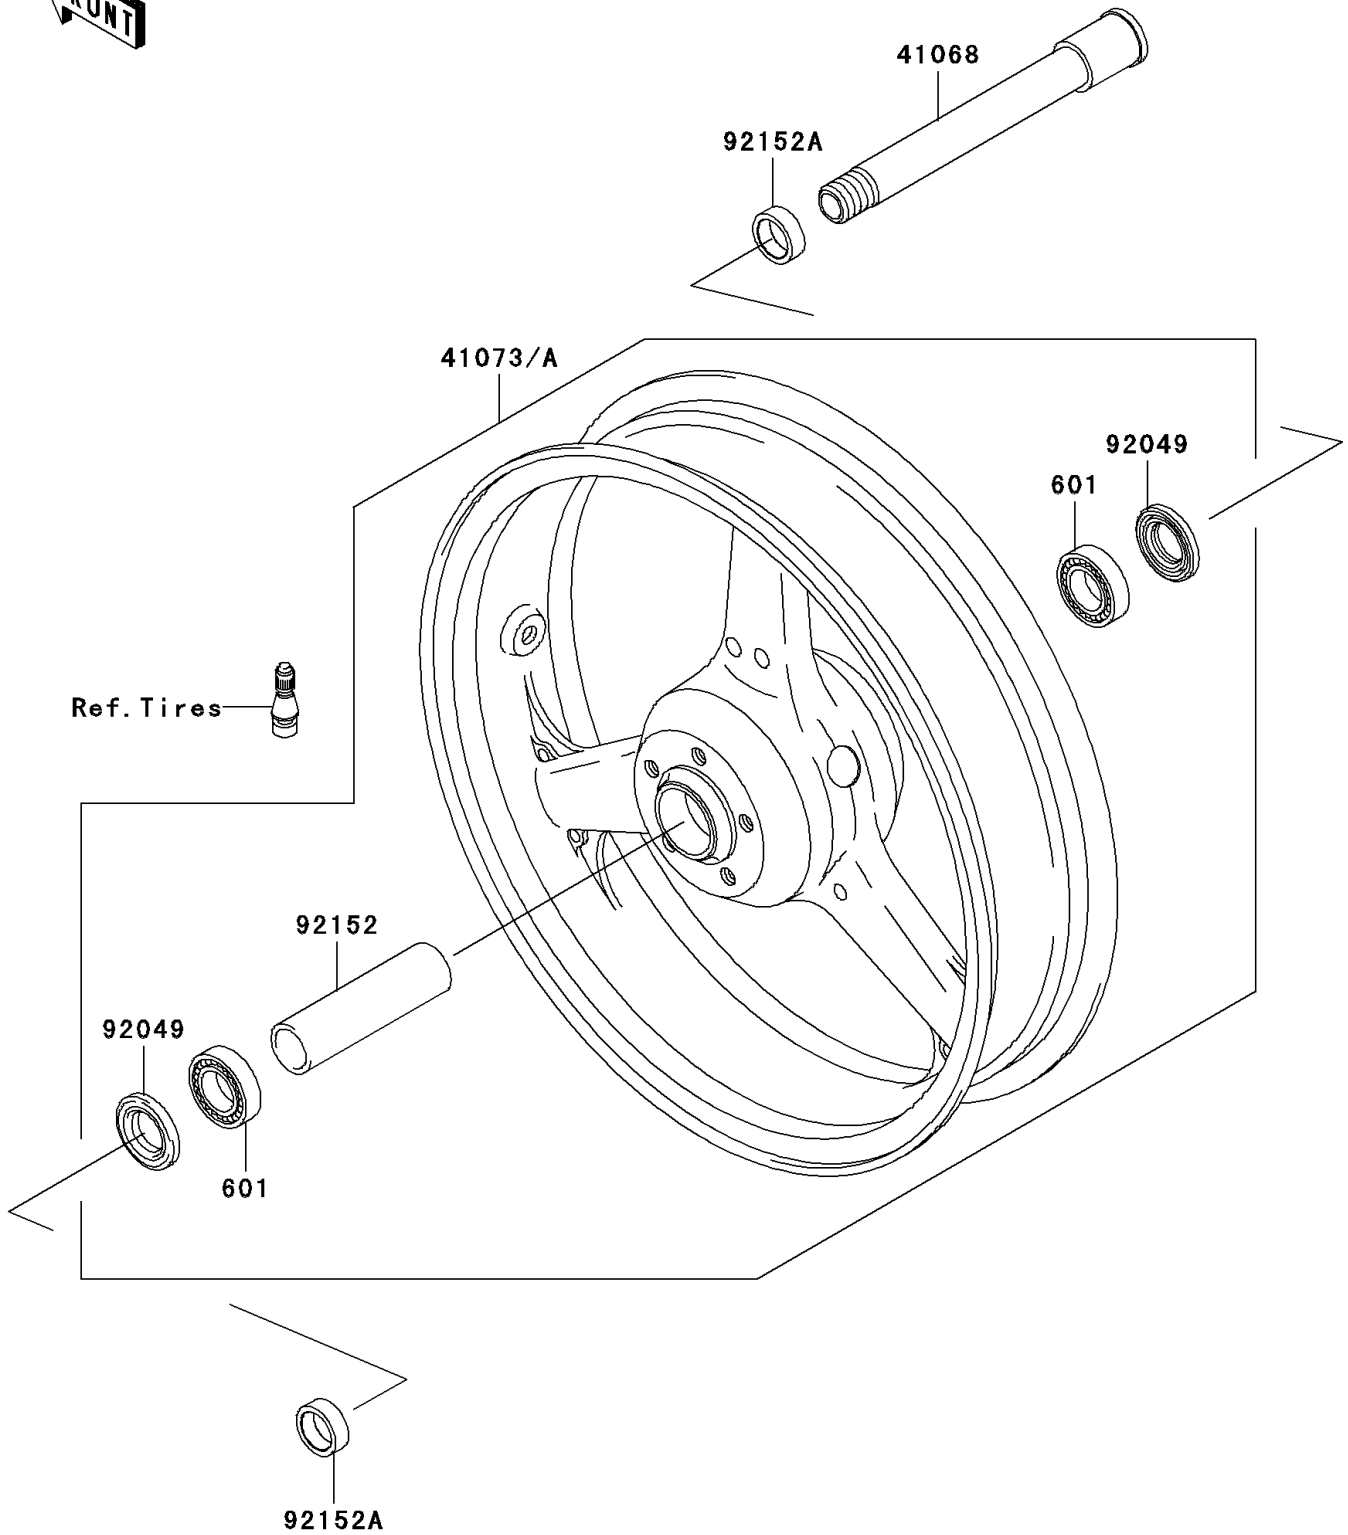

2008 Z1000 PARTS DIAGRAM

Front Wheel

F2230

2008 Z1000 PARTS LIST

Front Wheel

ITEM NAME	PART NUMBER	QUANTITY
BEARING-BALL,#6005UU (Ref # 601)	601B6005UU	2
AXLE,FR (Ref # 41068)	41068-1463	1
SEAL-OIL,BJN-C2 32X47X5 (Ref # 92049)	92049-0050	2
COLLAR,FR HUB,L=115 (Ref # 92152)	92152-0242	1
COLLAR,FR AXLE,L=10.5 (Ref # 92152A)	92152-0474	2
WHEEL-ASSY,FR,M.C.ORANGE (Ref # 41073)	41073-0112-17E	1
WHEEL-ASSY,FR,BLACK (Ref # 41073A)	41073-0112-18	1