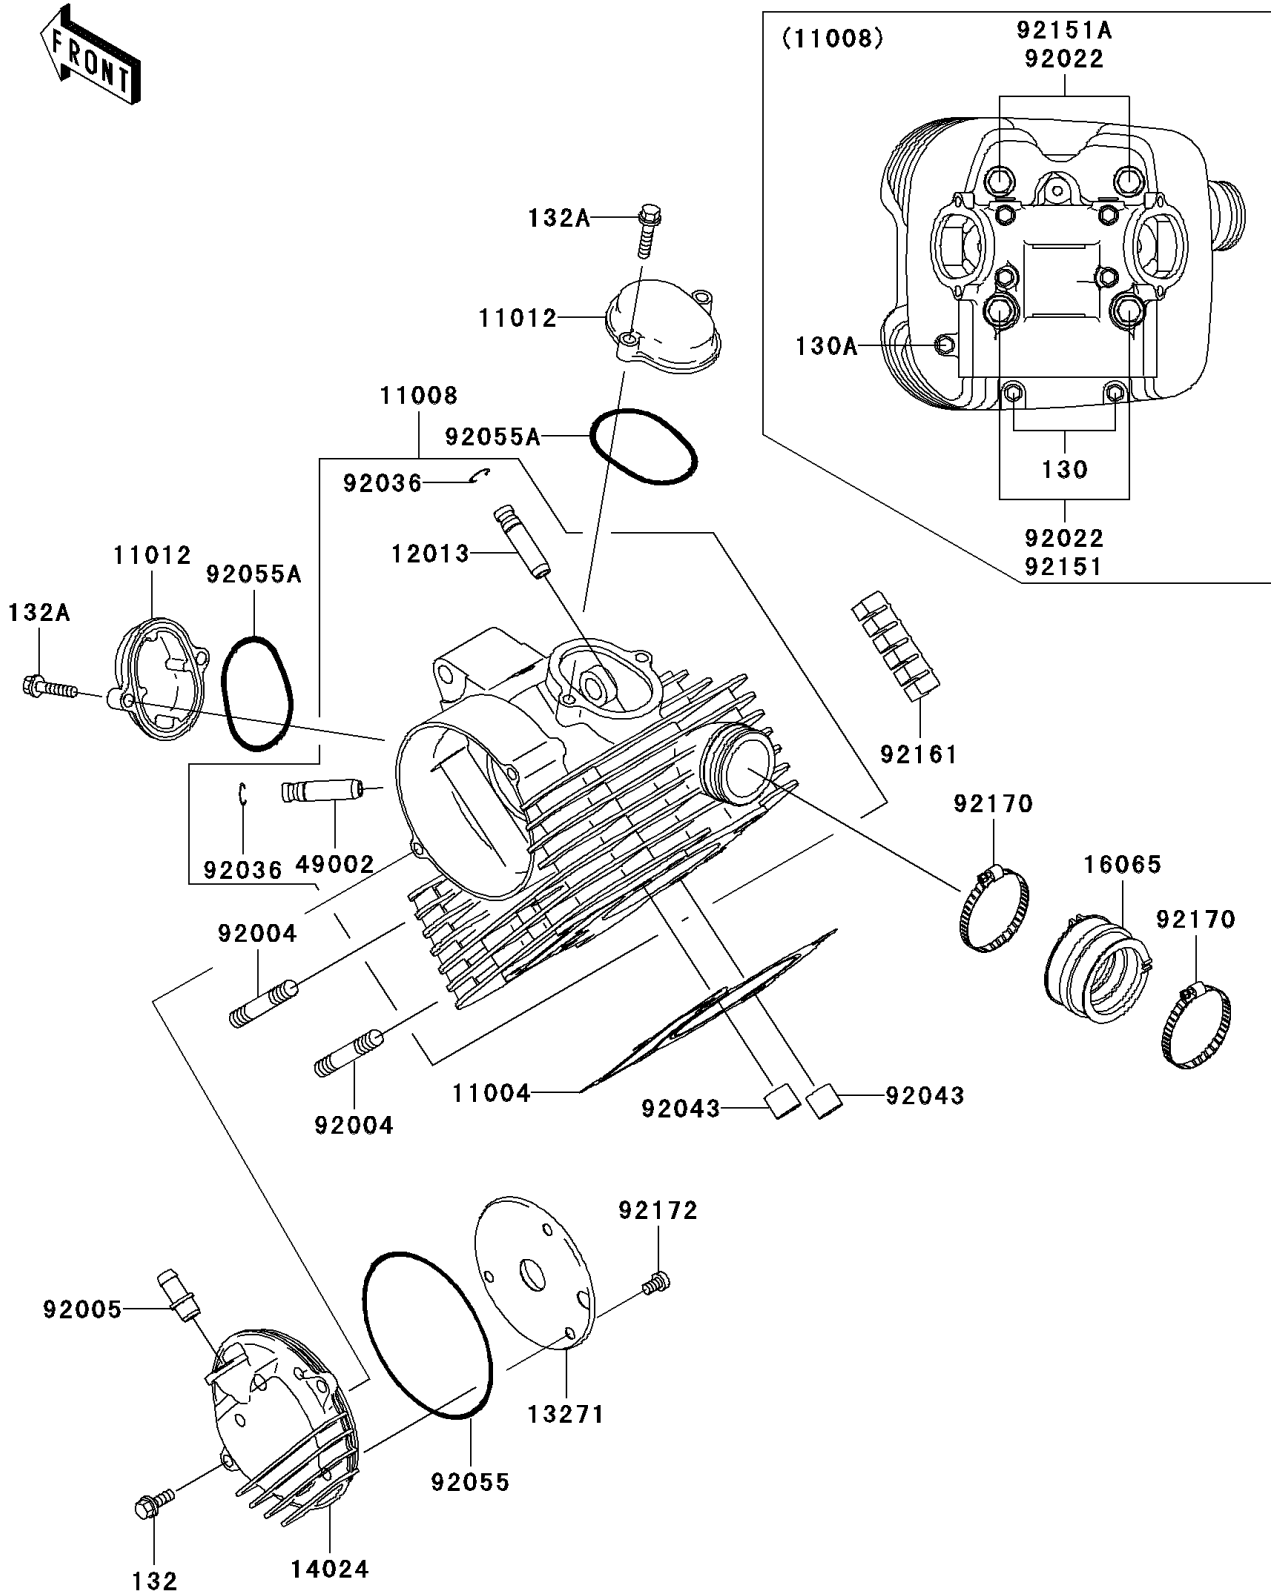

2006 Prairie 360 4X4 Hardwoods Green HD PARTS DIAGRAM

Cylinder Head

E1111

2006 Prairie 360 4X4 Hardwoods Green HD PARTS LIST

Cylinder Head

ITEM NAME	PART NUMBER	QUANTITY
BOLT-FLANGED,6X130 (Ref # 130)	130CD06130	2
BOLT-FLANGED,6X90 (Ref # 130A)	130CD0690	1
BOLT-FLANGED-SMALL,6X16 (Ref # 132)	132BD0616	2
BOLT-FLANGED-SMALL,6X25 (Ref # 132A)	132BD0625	4
GASKET-HEAD (Ref # 11004)	11004-1379	1
HEAD-COMP-CYLINDER (Ref # 11008)	11008-1415	1
CAP,ROCKER ARM (Ref # 11012)	11012-1486	2
GUIDE-VALVE,INTAKE (Ref # 12013)	12013-009	1
PLATE,SPROCKET (Ref # 13271)	13271-1863	1
COVER,CAMSHAFT (Ref # 14024)	14024-1060	1
HOLDER-CARBURETOR (Ref # 16065)	16065-1379	1
GUIDE-VALVE,EXHAUST (Ref # 49002)	49002-1002	1
STUD,8X22 (Ref # 92004)	92004-1217	2
FITTING,BREATHER PIPE (Ref # 92005)	92005-1124	1
WASHER,11.5X20.5X1.6 (Ref # 92022)	92022-1720	4
RING-SNAP,VALVE GUIDE (Ref # 92036)	92036-023	2
PIN,13X16X14 (Ref # 92043)	92043-1608	2
RING-O,99X3.1 (Ref # 92055)	92055-107	1
RING-O,53.5X2.6 (Ref # 92055A)	92055-112	2
BOLT,11X245 (Ref # 92151)	92151-1961	2
BOLT,11X220 (Ref # 92151A)	92151-1962	2
DAMPER,CYLINDER (Ref # 92161)	92161-1312	4
CLAMP (Ref # 92170)	92170-1674	2
SCREW,6X10 (Ref # 92172)	92172-1076	3