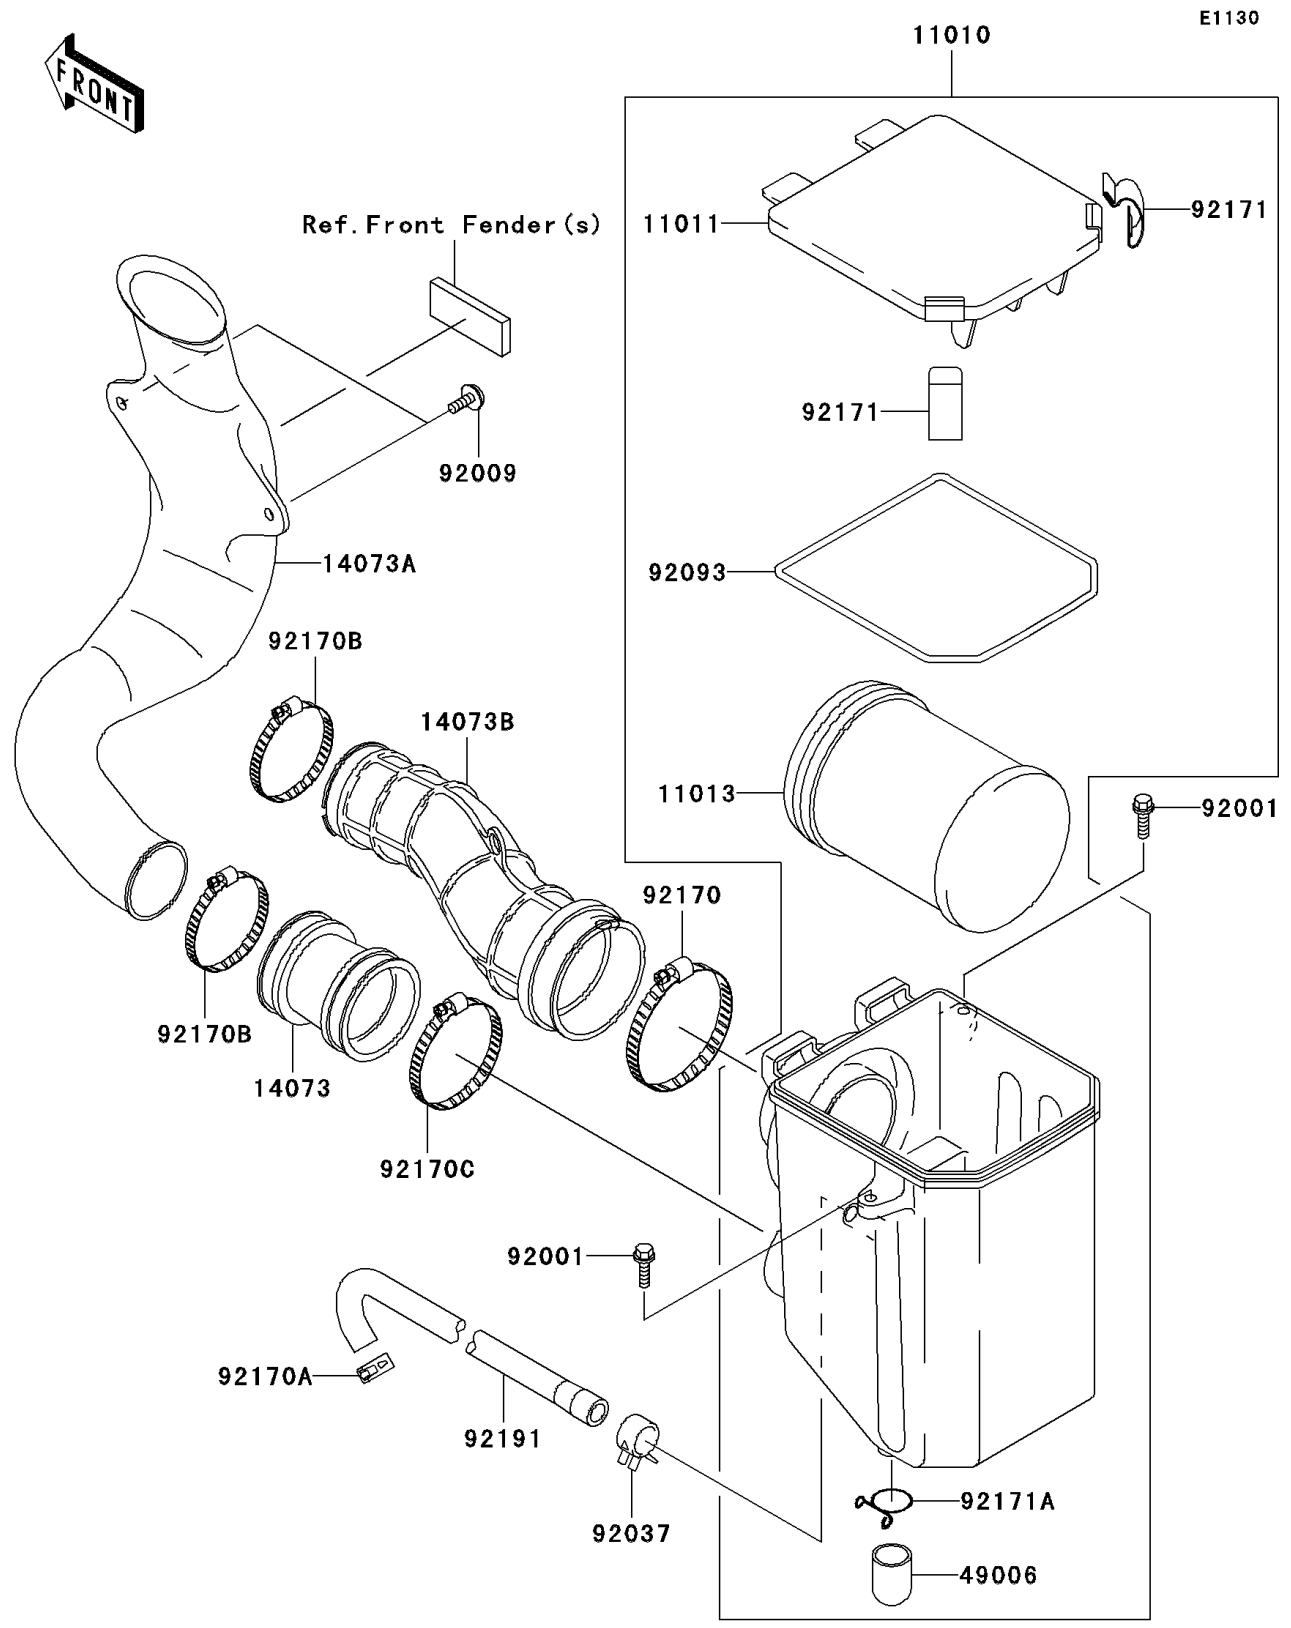

2006 Prairie 360 4X4 Hardwoods Green HD PARTS DIAGRAM

Air Cleaner

2006 Prairie 360 4X4 Hardwoods Green HD PARTS LIST

Air Cleaner

ITEM NAME	PART NUMBER	QUANTITY
FILTER-ASSY-AIR (Ref # 11010)	11010-1766	1
CASE-AIR FILTER,UPP (Ref # 11011)	11011-1639	1
ELEMENT-AIR FILTER (Ref # 11013)	11013-1292	1
DUCT,A/C-INLET (Ref # 14073)	14073-1802	1
DUCT,INLET (Ref # 14073A)	14073-1803	1
DUCT,A/C-CARBURETOR (Ref # 14073B)	14073-1823	1
BOOT (Ref # 49006)	49006-1359	1
BOLT,WP,6X20 (Ref # 92001)	92001-1460	2
SCREW,TAPPING,6X16 (Ref # 92009)	92009-1166	2
CLAMP (Ref # 92037)	92037-1678	1
SEAL,AIR FILTER CASE (Ref # 92093)	92093-1550	1
CLAMP (Ref # 92170)	92170-1307	1
CLAMP (Ref # 92170A)	92170-1491	1
CLAMP (Ref # 92170B)	92170-1674	2
CLAMP (Ref # 92170C)	92170-1764	1
CLAMP,AIR FILTER CASE (Ref # 92171)	92171-1426	2
CLAMP (Ref # 92171A)	92171-1427	1
TUBE,AIR CLEANER (Ref # 92191)	92191-1644	1