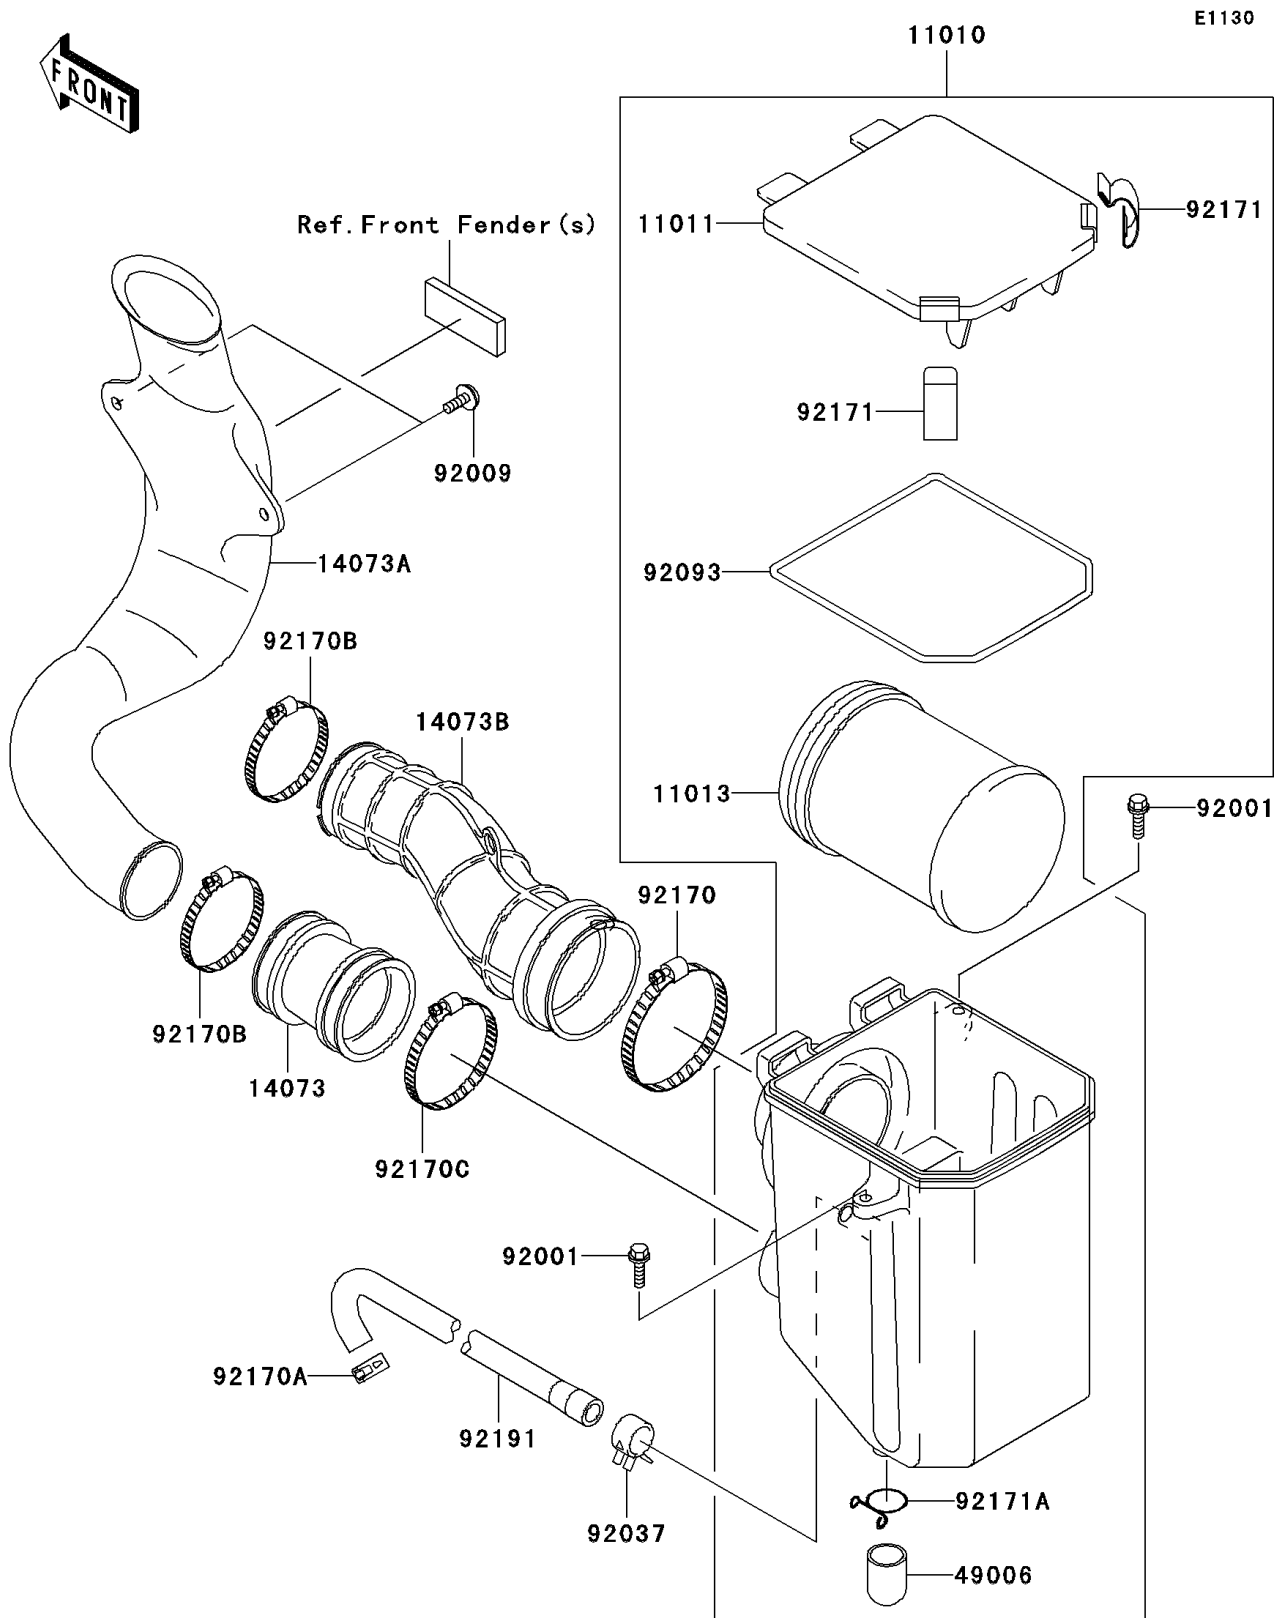

2007 Prairie 360 4X4 Hardwoods Green HD PARTS DIAGRAM

Air Cleaner

2007 Prairie 360 4X4 Hardwoods Green HD PARTS LIST

Air Cleaner

ITEM NAME	PART NUMBER	QUANTITY
FILTER-ASSY-AIR (Ref # 11010)	11010-1766	1
CASE-AIR FILTER,UPP (Ref # 11011)	11011-1639	1
ELEMENT-AIR FILTER (Ref # 11013)	11013-1292	1
DUCT,A/C-INLET (Ref # 14073)	14073-1802	1
DUCT,INLET (Ref # 14073A)	14073-1803	1
DUCT,A/C-CARBURETOR (Ref # 14073B)	14073-1823	1
BOOT (Ref # 49006)	49006-1359	1
BOLT,WP,6X20 (Ref # 92001)	92001-1460	2
SCREW,TAPPING,6X16 (Ref # 92009)	92009-1166	2
CLAMP (Ref # 92037)	92037-1678	1
SEAL,AIR FILTER CASE (Ref # 92093)	92093-1550	1
CLAMP (Ref # 92170)	92170-1307	1
CLAMP (Ref # 92170A)	92170-1491	1
CLAMP (Ref # 92170B)	92170-1674	2
CLAMP (Ref # 92170C)	92170-1764	1
CLAMP,AIR FILTER CASE (Ref # 92171)	92171-1426	2
CLAMP (Ref # 92171A)	92171-1427	1
TUBE,AIR CLEANER (Ref # 92191)	92191-1644	1