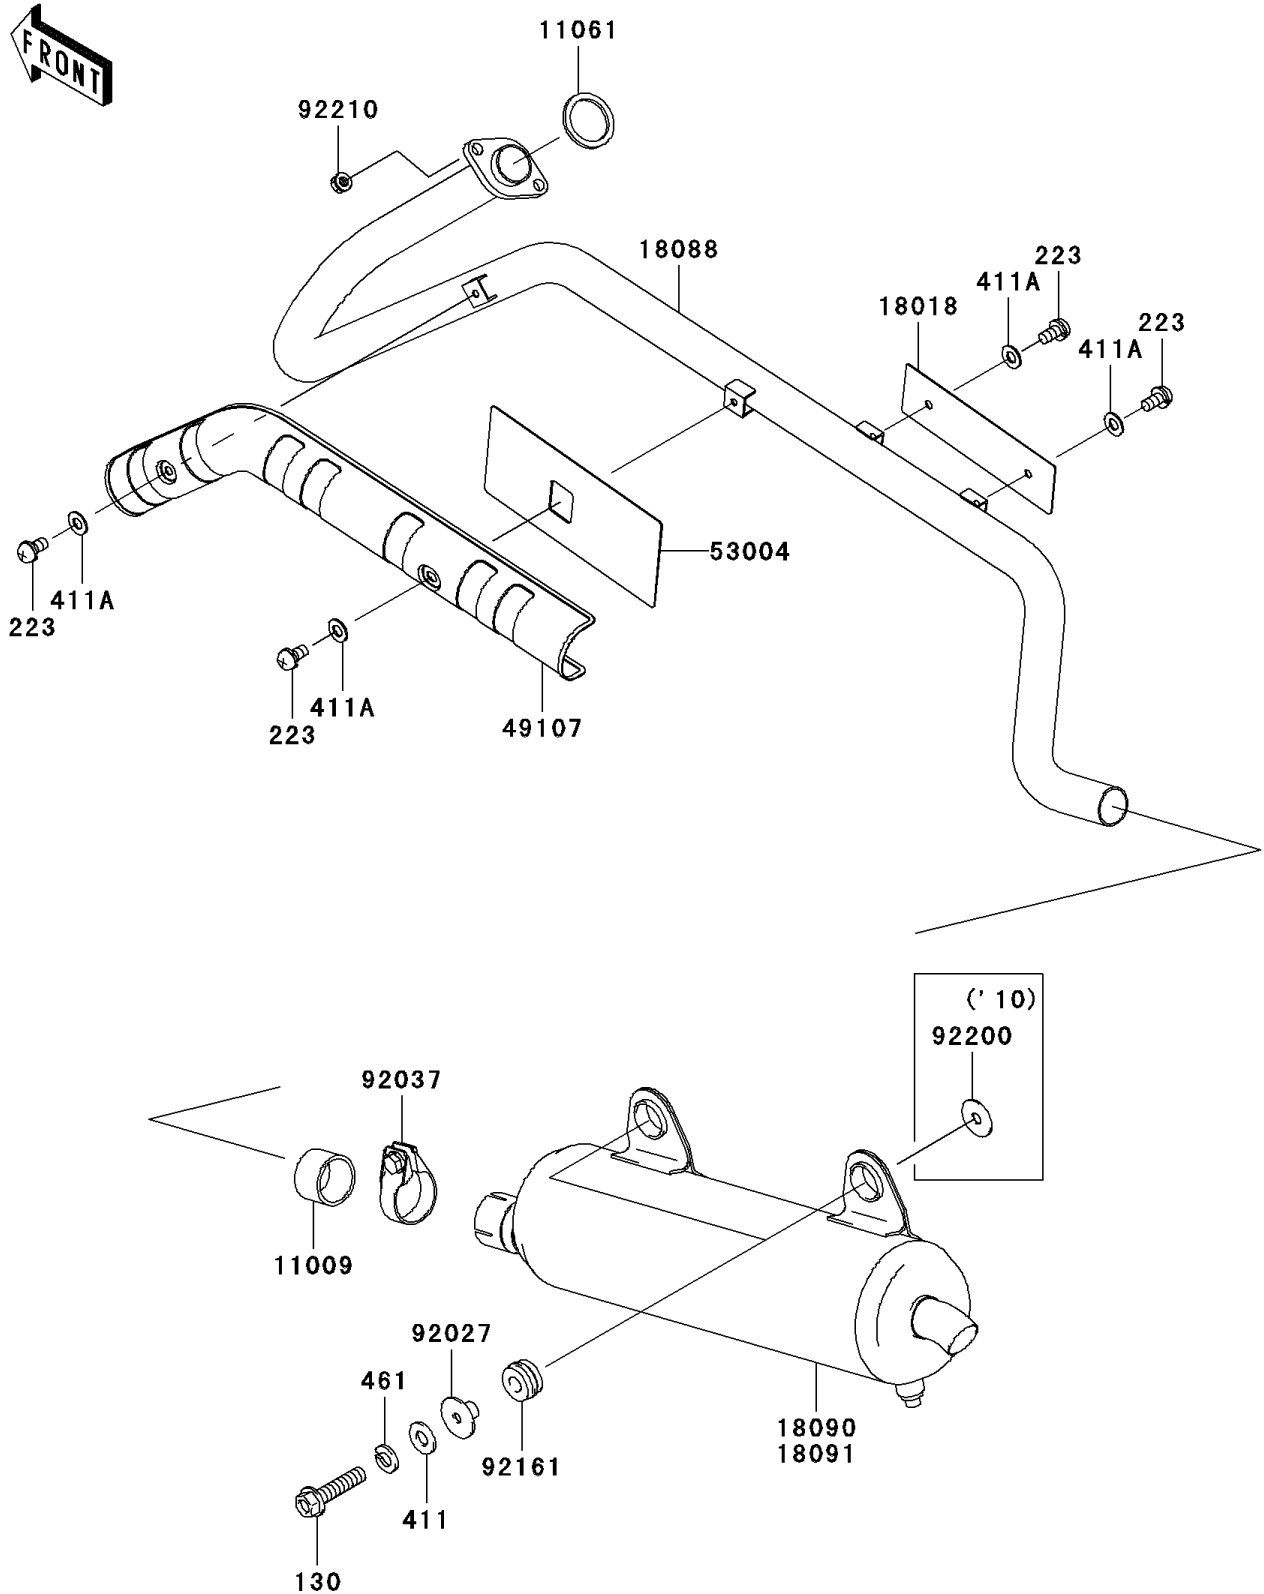

2007 Prairie 360 4X4 Hardwoods Green HD PARTS DIAGRAM

Muffler(s)

E1140

2007 Prairie 360 4X4 Hardwoods Green HD PARTS LIST

Muffler(s)

ITEM NAME	PART NUMBER	QUANTITY
BOLT-FLANGED,8X35 (Ref # 130)	130CD0835	2
SCREW-PAN-WS-CROS,6X12 (Ref # 223)	223AB0612	4
WASHER-PLAIN (Ref # 411)	411AA0800	2
WASHER-PLAIN,6.5X13X1 (Ref # 411A)	411AB0600	4
WASHER-SPRING,8MM (Ref # 461)	461DA0800	2
GASKET,EXHAUST PIPE CONNECTING (Ref # 11009)	11009-1667	1
GASKET,EXHAUST (Ref # 11061)	11061-1053	1
PLATE-HEAT GUARD,EXHAUST PIPE (Ref # 18018)	18018-1135	1
PIPE-EXHAUST (Ref # 18088)	18088-1215	1
BODY-COMP-MUFFLER (Ref # 18090)	18090-1954	1
COVER-EXHAUST PIPE (Ref # 49107)	49107-1222	1
MAT (Ref # 53004)	53004-1181	1
COLLAR,MUFFLER (Ref # 92027)	92027-1981	2
CLAMP,42MM (Ref # 92037)	92037-1349	1
DAMPER,MUFFLER (Ref # 92161)	92161-1292	2
NUT,8MM (Ref # 92210)	92210-1242	2