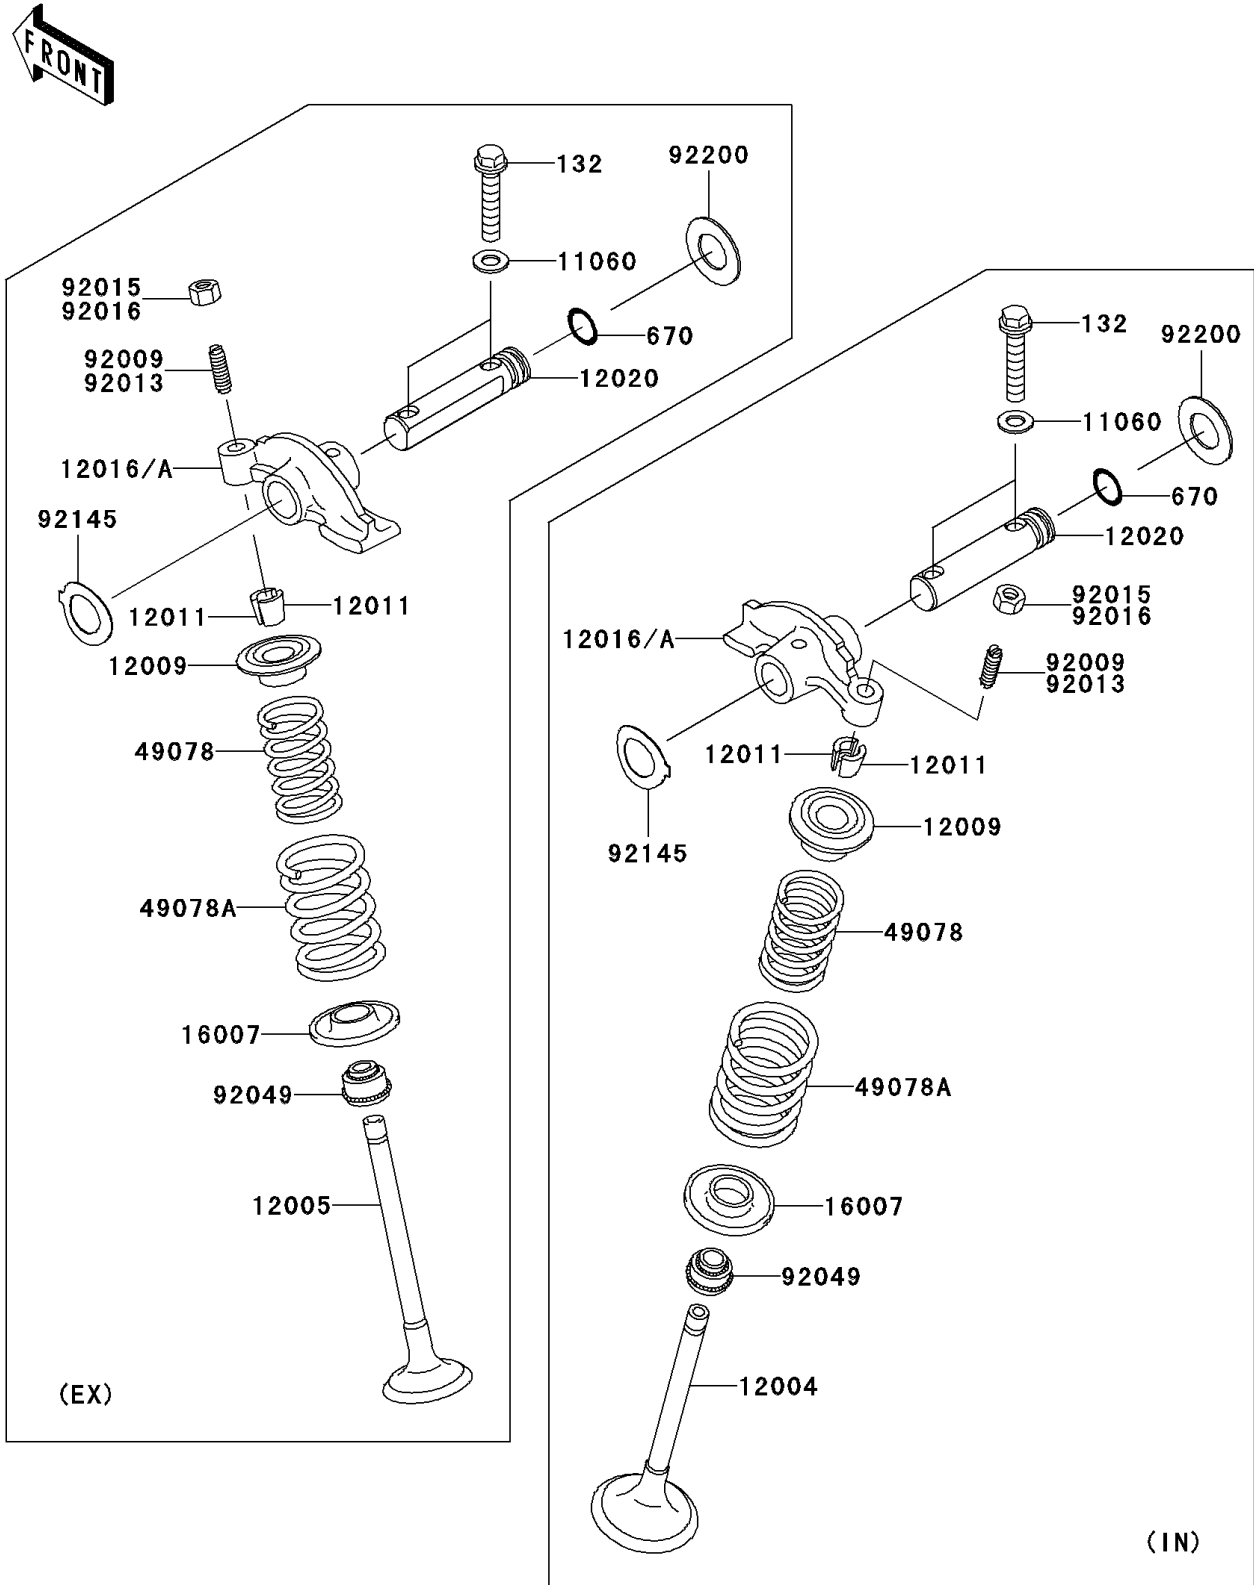

2006 Prairie 360 4X4 Hardwoods Green HD PARTS DIAGRAM

Valve(s)

E1210

2006 Prairie 360 4X4 Hardwoods Green HD PARTS LIST

Valve(s)

ITEM NAME	PART NUMBER	QUANTITY
BOLT-FLANGED-SMALL,6X30 (Ref # 132)	132BD0630	4
O RING,10MM (Ref # 670)	670D1510	2
GASKET,6.2X12X0.3 (Ref # 11060)	11060-1994	4
VALVE-INTAKE (Ref # 12004)	12004-1155	1
VALVE-EXHAUST (Ref # 12005)	12005-1326	1
RETAINER-VALVE SPRING (Ref # 12009)	12009-005	2
COLLET,RETAINER (Ref # 12011)	12011-004	4
ARM-ROCKER (Ref # 12016A)	12016-1138	2
SHAFT-ROCKER (Ref # 12020)	12020-1085	2
SEAT-SPRING,VALVE (Ref # 16007)	16007-1024	2
SPRING-ENGINE VALVE,INNER (Ref # 49078)	49078-1209	2
SPRING-ENGINE VALVE,OUTER (Ref # 49078A)	49078-1210	2
SCREW,6MM (Ref # 92013)	92013-009	2
NUT,6MM (Ref # 92016)	92016-061	2
SEAL-OIL,RV37129.5 (Ref # 92049)	92049-016	2
SPRING,ROCKER SHAFT (Ref # 92145)	92145-1532	2
WASHER,13.4X25X1.0 (Ref # 92200)	92200-0045	2