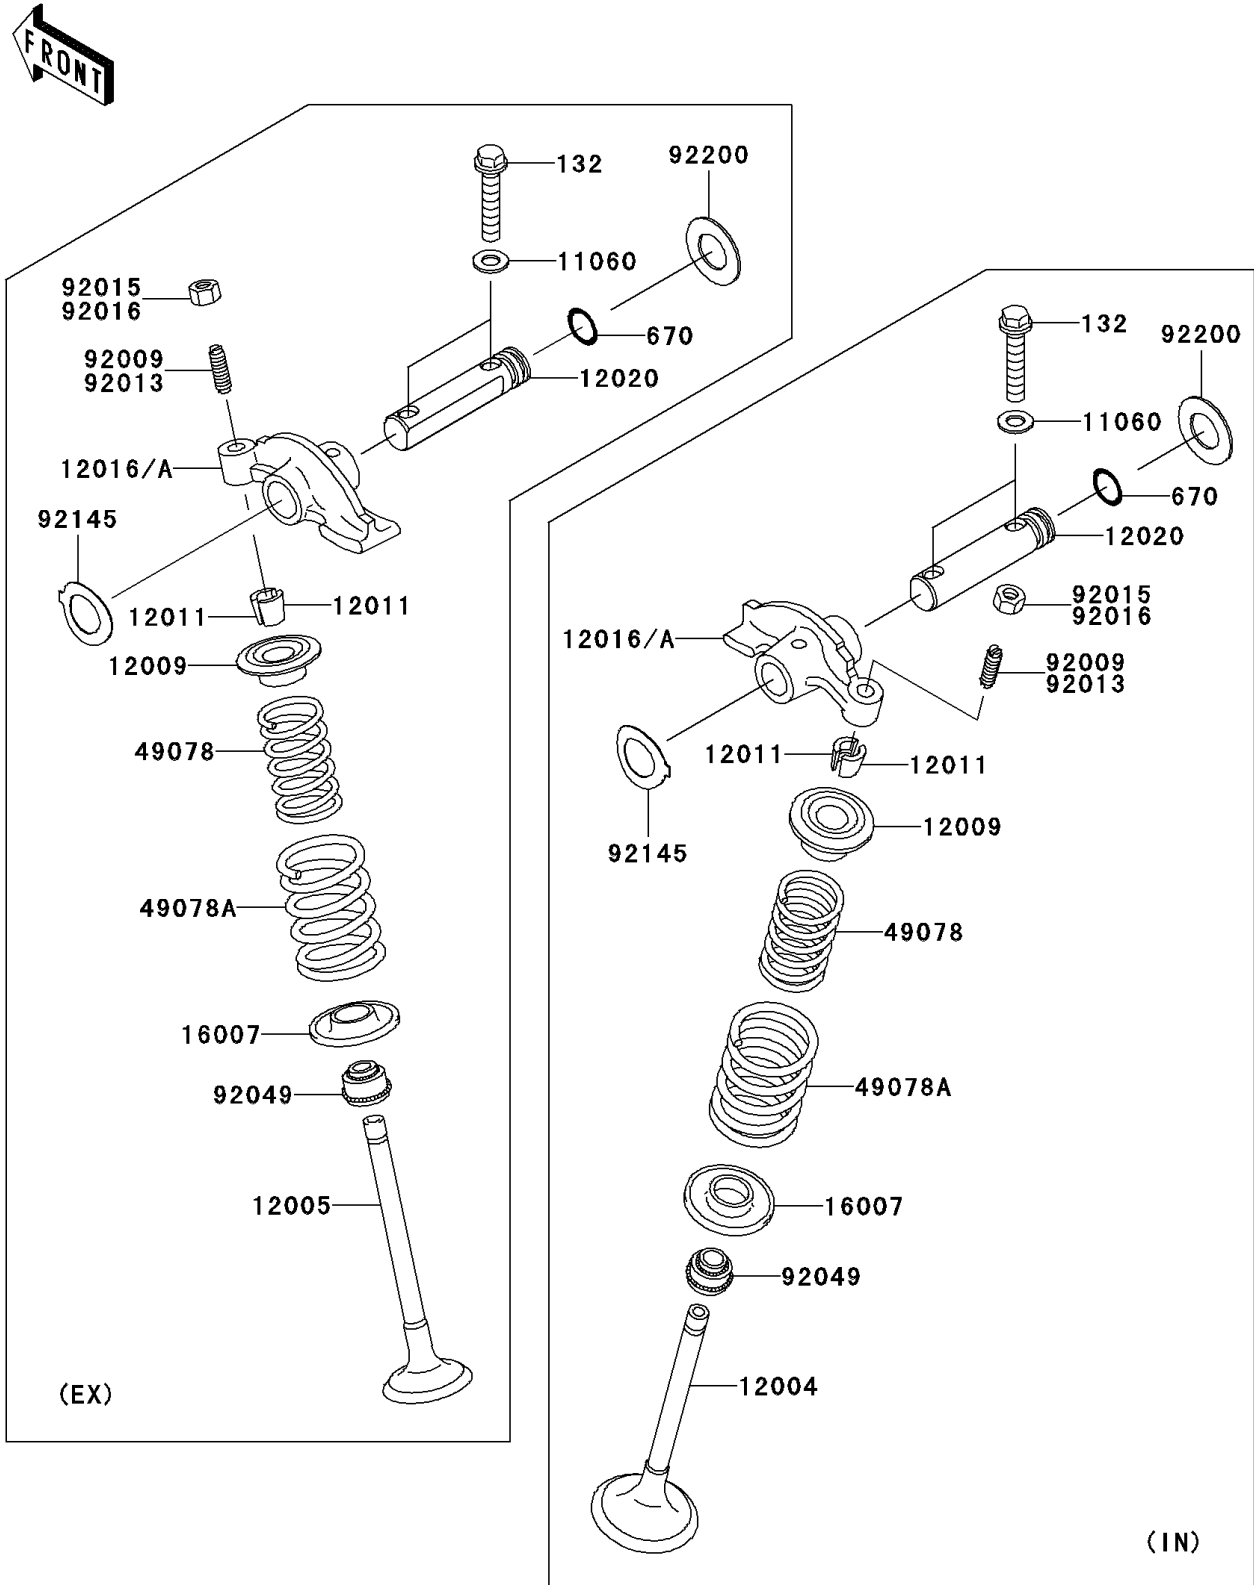

2007 Prairie 360 4X4 Hardwoods Green HD PARTS DIAGRAM

Valve(s)

E1210

2007 Prairie 360 4X4 Hardwoods Green HD PARTS LIST

Valve(s)

ITEM NAME	PART NUMBER	QUANTITY
BOLT-FLANGED-SMALL,6X30 (Ref # 132)	132BD0630	4
O RING,10MM (Ref # 670)	670D1510	2
GASKET,6.2X12X0.3 (Ref # 11060)	11060-1994	4
VALVE-INTAKE (Ref # 12004)	12004-1155	1
VALVE-EXHAUST (Ref # 12005)	12005-1326	1
RETAINER-VALVE SPRING (Ref # 12009)	12009-005	2
COLLET,RETAINER (Ref # 12011)	12011-004	4
ARM-ROCKER (Ref # 12016)	12016-0024	2
SHAFT-ROCKER (Ref # 12020)	12020-1085	2
SEAT-SPRING,VALVE (Ref # 16007)	16007-1024	2
SPRING-ENGINE VALVE,INNER (Ref # 49078)	49078-1209	2
SPRING-ENGINE VALVE,OUTER (Ref # 49078A)	49078-1210	2
SCREW,VALVE ADJUST (Ref # 92009)	92009-1109	2
NUT,VALVE ADJUST LOCK (Ref # 92015)	92015-1137	2
SEAL-OIL,RV37129.5 (Ref # 92049)	92049-016	2
SPRING,ROCKER SHAFT (Ref # 92145)	92145-1532	2
WASHER,13.4X25X1.0 (Ref # 92200)	92200-0045	2