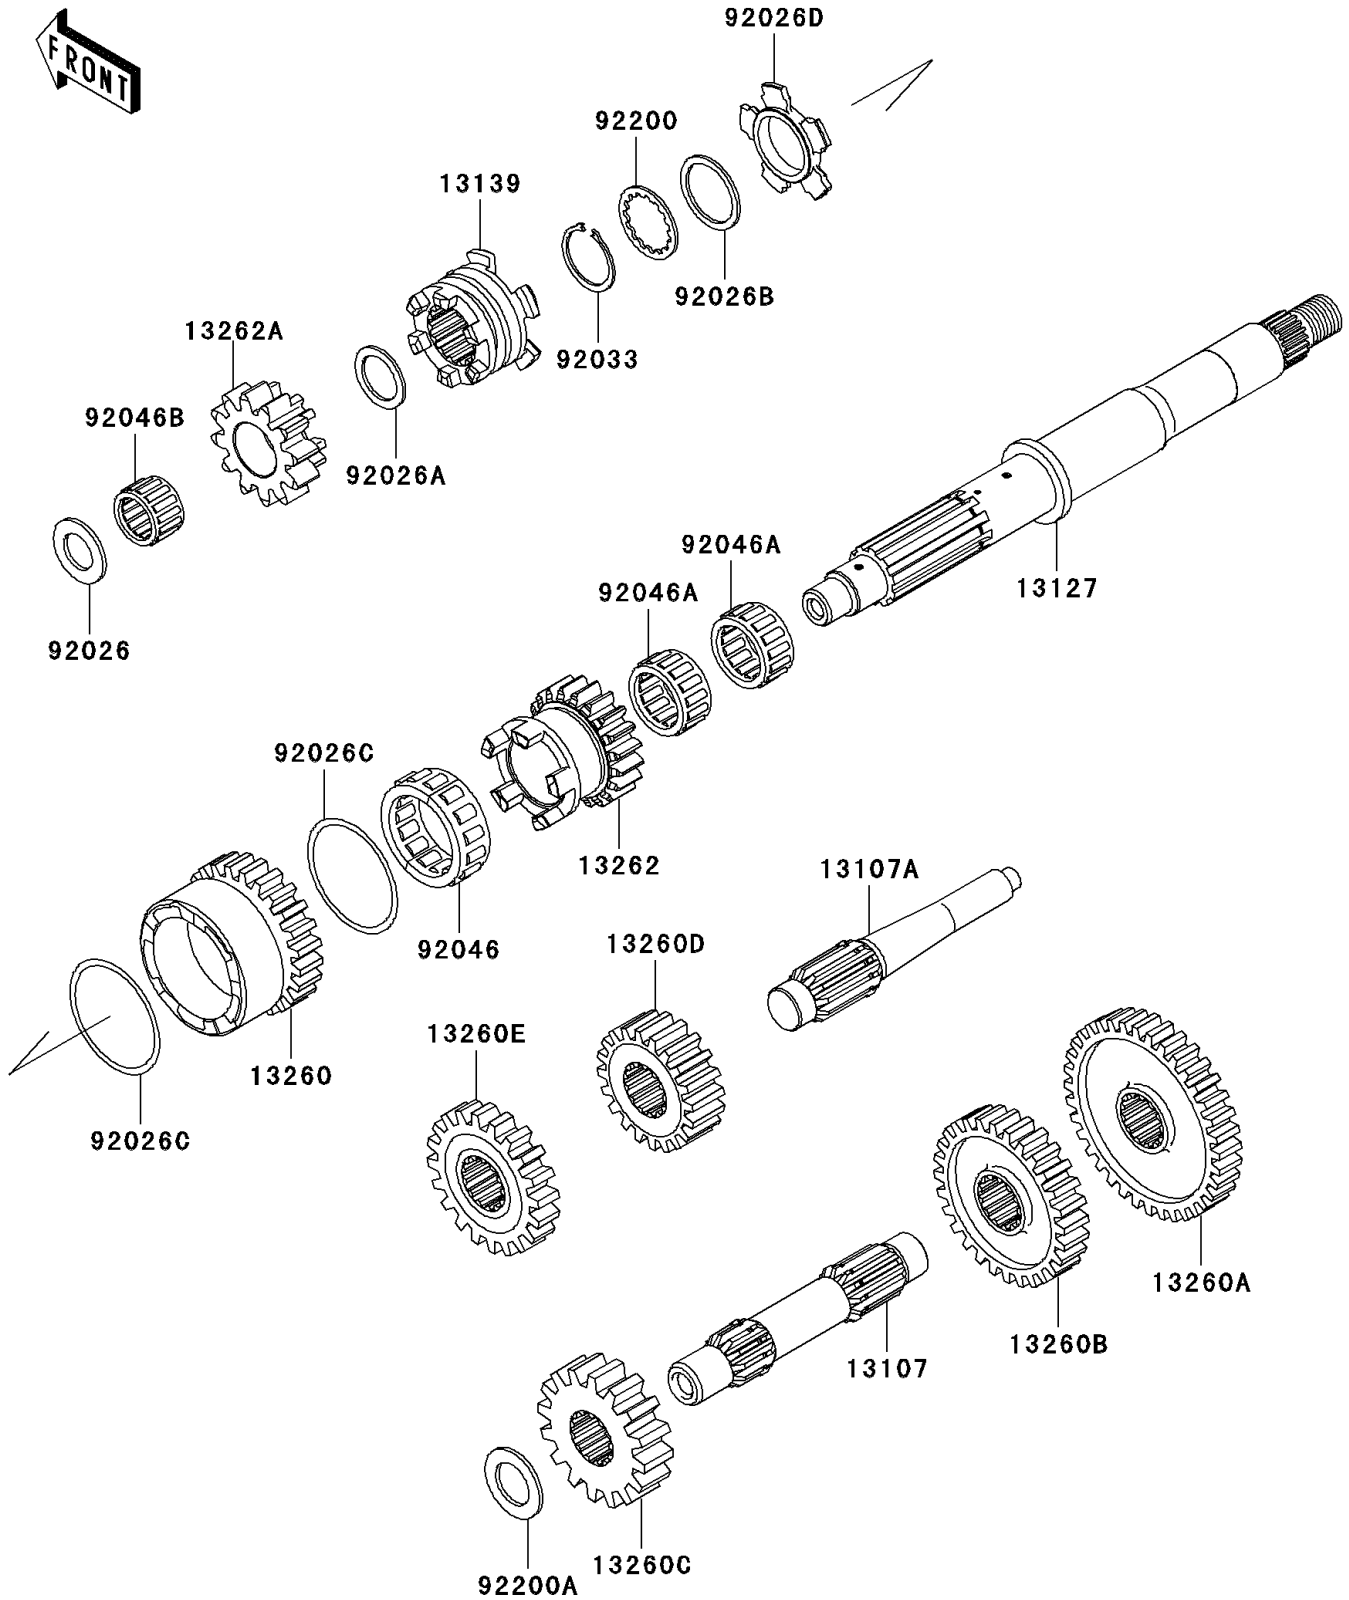

2006 Prairie 360 4X4 Hardwoods Green HD PARTS DIAGRAM

Transmission

E1361

2006 Prairie 360 4X4 Hardwoods Green HD PARTS LIST

Transmission

ITEM NAME	PART NUMBER	QUANTITY
SHAFT,COUNTER (Ref # 13107)	13107-0113	1
SHAFT,REVERSE,IDLE (Ref # 13107A)	13107-1437	1
SHAFT-TRANSMISSION INPUT (Ref # 13127)	13127-1304	1
SHIFTER (Ref # 13139)	13139-0003	1
GEAR,INPUT HIGH,26T (Ref # 13260)	13260-1867	1
GEAR,DRIVEN LOW,36T (Ref # 13260A)	13260-1869	1
GEAR,DRIVEN HIGH,30T (Ref # 13260B)	13260-1870	1
GEAR,OUTPUT DRIVE,18T (Ref # 13260C)	13260-1871	1
GEAR,OUTPUT REVERSE,16T (Ref # 13260D)	13260-1872	1
GEAR,DRIVEN REVERSE,16T (Ref # 13260E)	13260-1873	1
GEAR,INPUT LOW,20T (Ref # 13262)	13262-0234	1
GEAR,INPUT REVERSE,12T (Ref # 13262A)	13262-0235	1
SPACER,17.3X30X2.0 (Ref # 92026)	92026-1415	1
SPACER,21.2X29X1.6 (Ref # 92026A)	92026-1568	1
SPACER,28.2X34.5X1.6 (Ref # 92026B)	92026-1587	1
SPACER,48.2X54.3X1.0 (Ref # 92026C)	92026-1599	2
SPACER,HI&LOW (Ref # 92026D)	92026-1600	1
RING-SNAP,25.9X30.6X1.2 (Ref # 92033)	92033-1037	1
BEARING-NEEDLE,HIGH GEAR (Ref # 92046)	92046-1276	1
BEARING-NEEDLE,FWF-283317 (Ref # 92046A)	92046-1278	2
BEARING-NEEDLE,REVERSE GEAR (Ref # 92046B)	92046-1279	1
WASHER,28.5X34.0X1.5 (Ref # 92200)	92200-1240	1
WASHER,20.3X33X2.0 (Ref # 92200A)	92200-1351	1