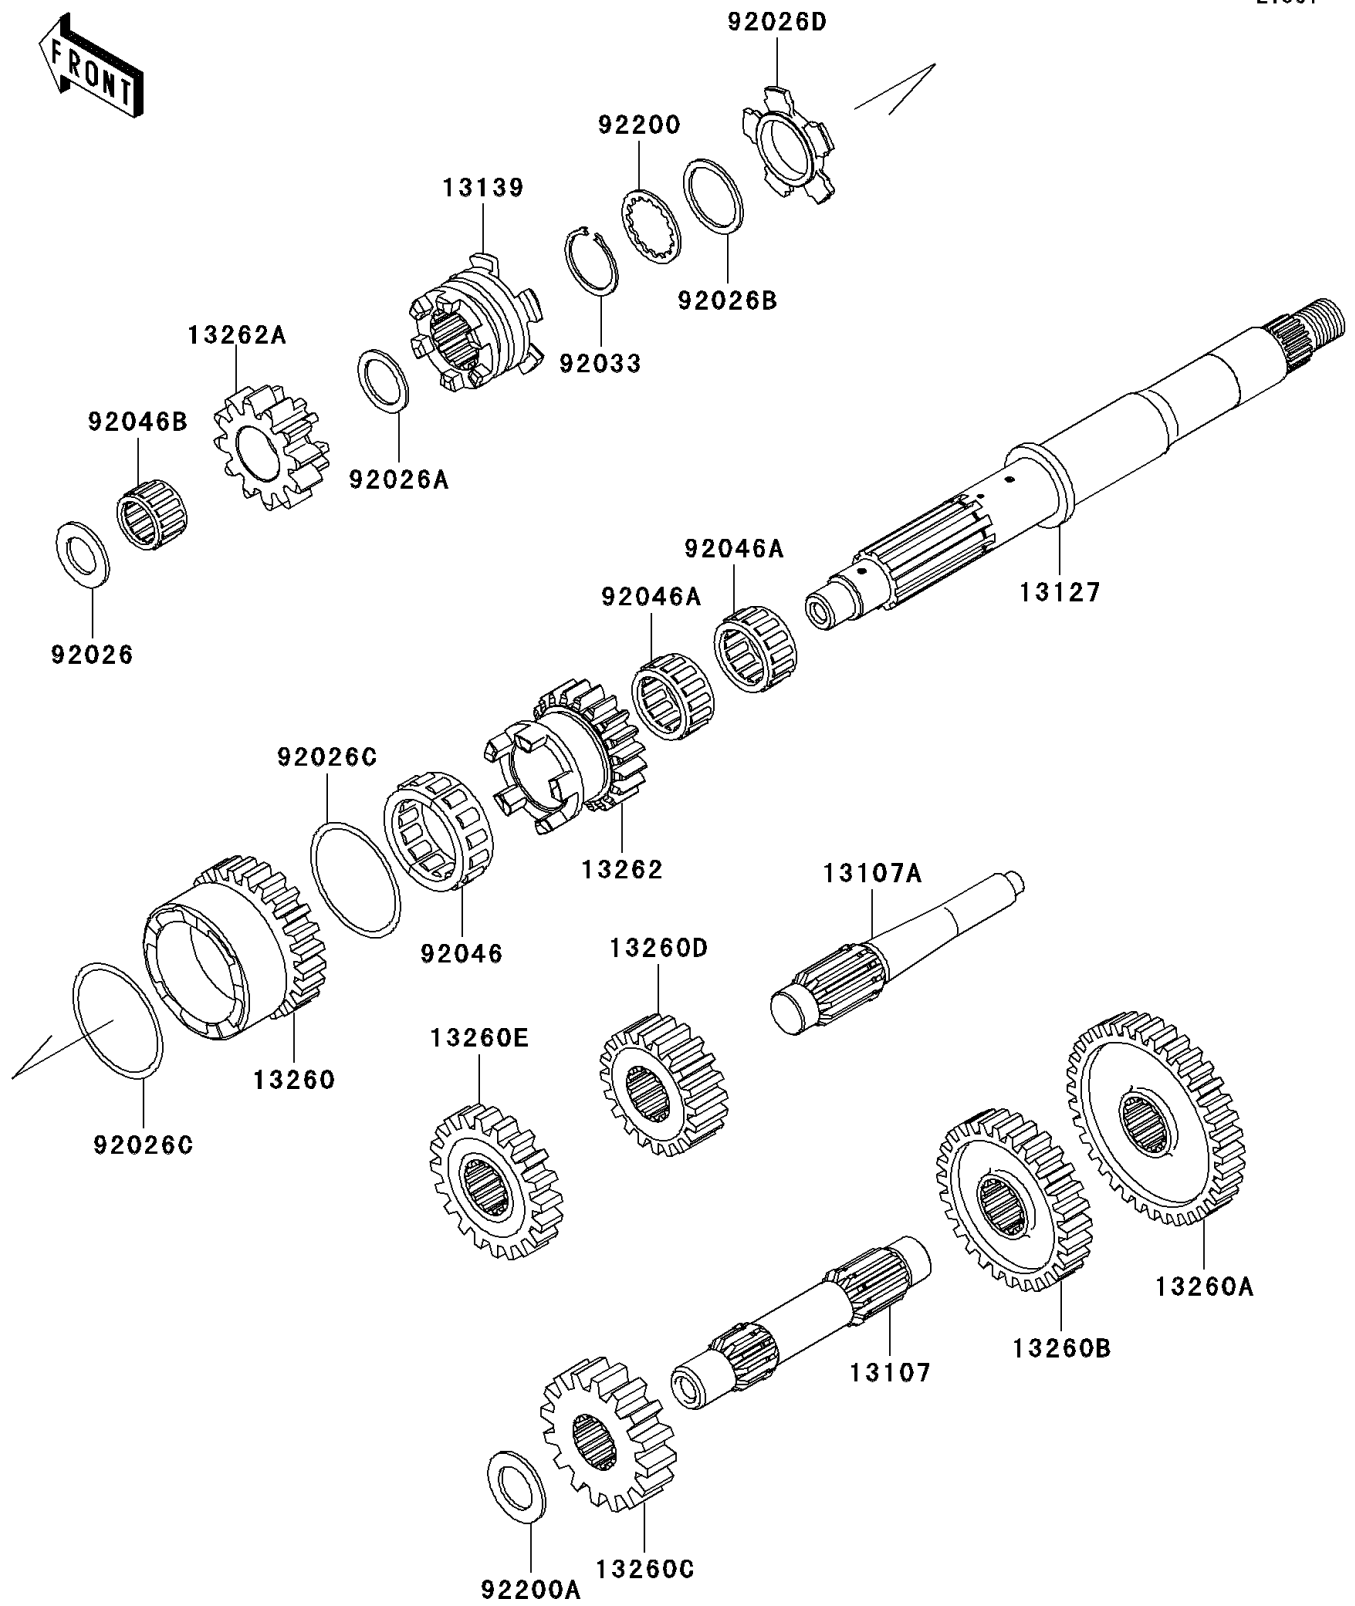

2007 Prairie 360 4X4 Hardwoods Green HD PARTS DIAGRAM

Transmission

E1361

2007 Prairie 360 4X4 Hardwoods Green HD PARTS LIST

Transmission

ITEM NAME	PART NUMBER	QUANTITY
SHAFT,COUNTER (Ref # 13107)	13107-0113	1
SHAFT,REVERSE,IDLE (Ref # 13107A)	13107-1437	1
SHAFT-TRANSMISSION INPUT (Ref # 13127)	13127-1304	1
SHIFTER (Ref # 13139)	13139-0003	1
GEAR,INPUT HIGH,26T (Ref # 13260)	13260-1867	1
GEAR,DRIVEN LOW,36T (Ref # 13260A)	13260-1869	1
GEAR,DRIVEN HIGH,30T (Ref # 13260B)	13260-1870	1
GEAR,OUTPUT DRIVE,18T (Ref # 13260C)	13260-1871	1
GEAR,OUTPUT REVERSE,16T (Ref # 13260D)	13260-1872	1
GEAR,DRIVEN REVERSE,16T (Ref # 13260E)	13260-1873	1
GEAR,INPUT LOW,20T (Ref # 13262)	13262-0234	1
GEAR,INPUT REVERSE,12T (Ref # 13262A)	13262-0235	1
SPACER,17.3X30X2.0 (Ref # 92026)	92026-1415	1
SPACER,21.2X29X1.6 (Ref # 92026A)	92026-1568	1
SPACER,28.2X34.5X1.6 (Ref # 92026B)	92026-1587	1
SPACER,48.2X54.3X1.0 (Ref # 92026C)	92026-1599	2
SPACER,HI&LOW (Ref # 92026D)	92026-1600	1
RING-SNAP,25.9X30.6X1.2 (Ref # 92033)	92033-1037	1
BEARING-NEEDLE,HIGH GEAR (Ref # 92046)	92046-1276	1
BEARING-NEEDLE,FWF-283317 (Ref # 92046A)	92046-1278	2
BEARING-NEEDLE,REVERSE GEAR (Ref # 92046B)	92046-1279	1
WASHER,28.5X34.0X1.5 (Ref # 92200)	92200-1240	1
WASHER,20.3X33X2.0 (Ref # 92200A)	92200-1351	1