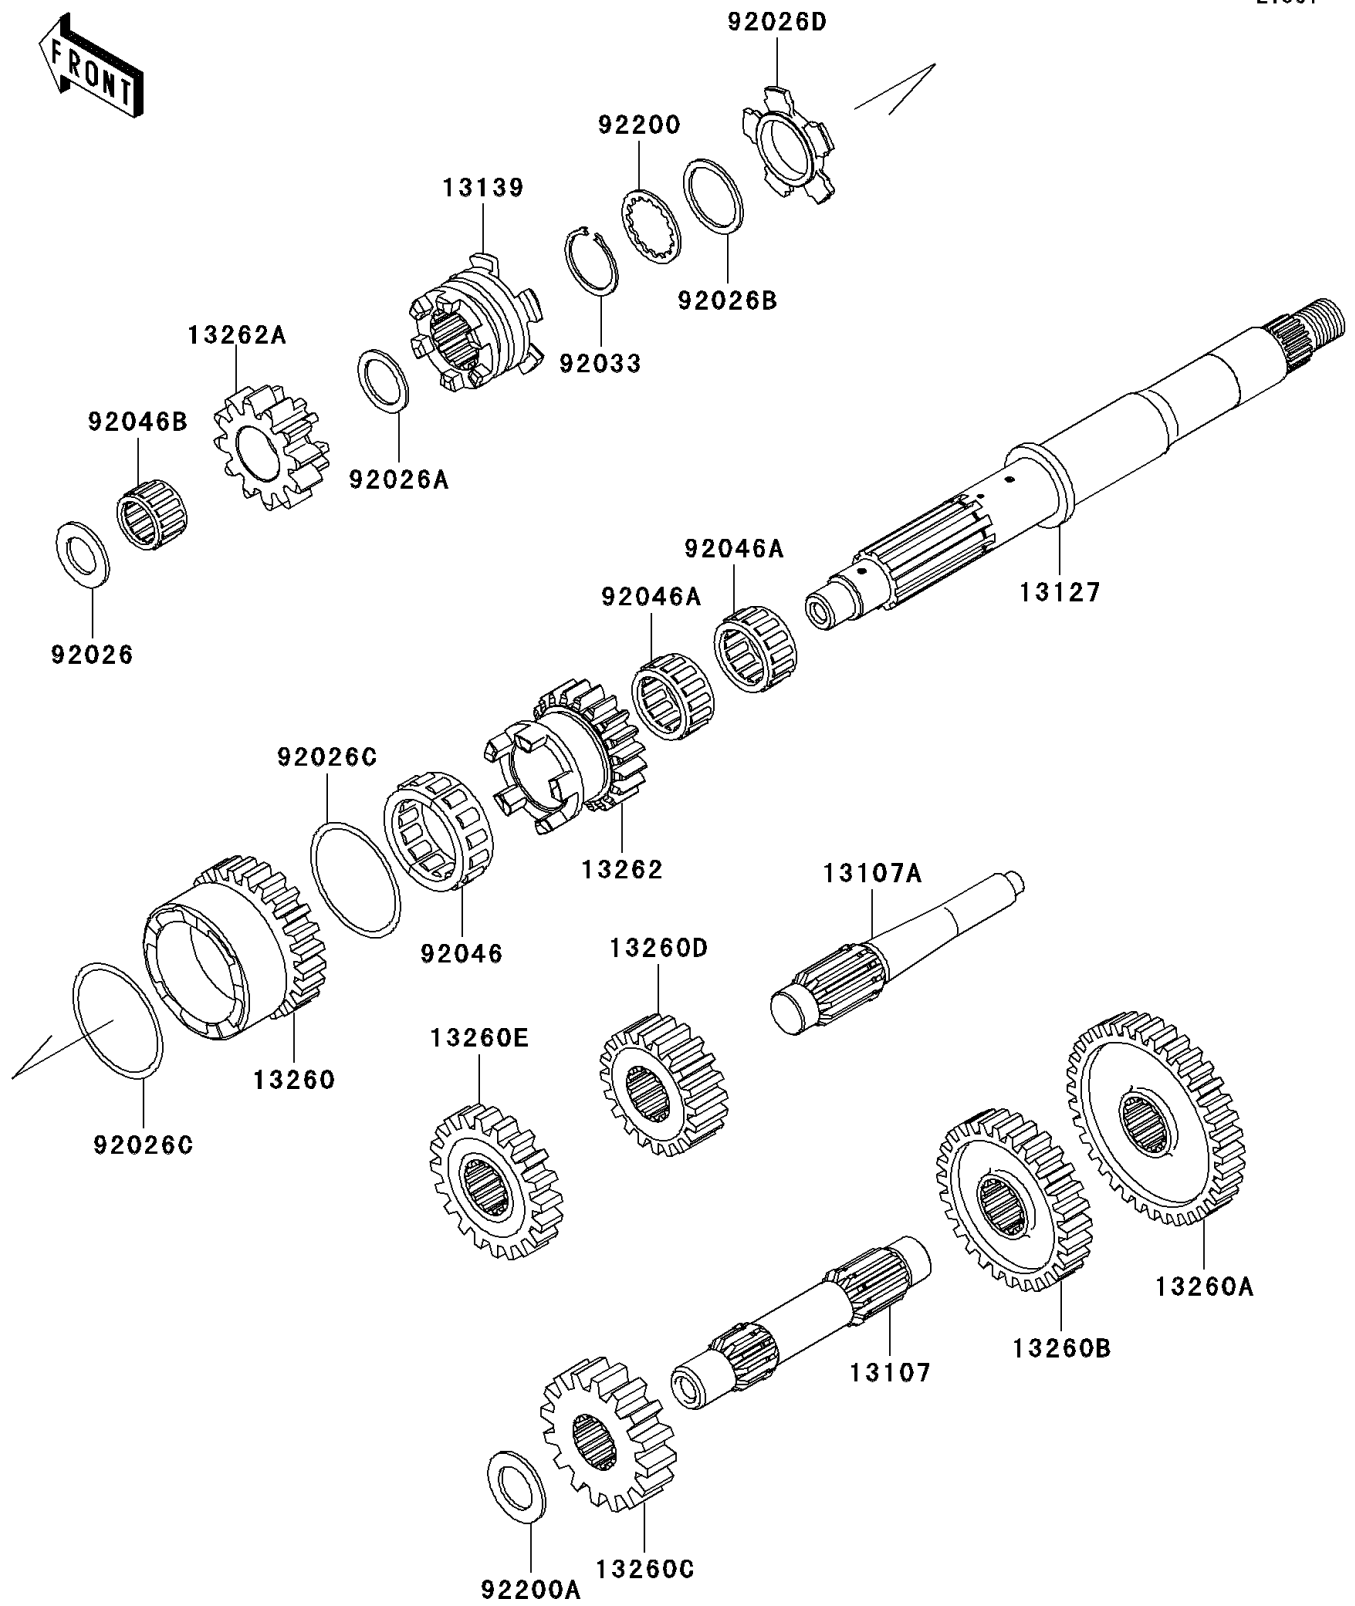

2008 Prairie 360 4X4 Hardwoods Green HD PARTS DIAGRAM

Transmission

E1361

2008 Prairie 360 4X4 Hardwoods Green HD PARTS LIST

Transmission

ITEM NAME	PART NUMBER	QUANTITY
SHAFT,COUNTER (Ref # 13107)	13107-0113	1
SHAFT,REVERSE,IDLE (Ref # 13107A)	13107-1437	1
SHAFT-TRANSMISSION INPUT (Ref # 13127)	13127-1304	1
SHIFTER (Ref # 13139)	13139-0003	1
GEAR,INPUT HIGH,26T (Ref # 13260)	13260-1867	1
GEAR,DRIVEN LOW,36T (Ref # 13260A)	13260-1869	1
GEAR,DRIVEN HIGH,30T (Ref # 13260B)	13260-1870	1
GEAR,OUTPUT DRIVE,18T (Ref # 13260C)	13260-1871	1
GEAR,OUTPUT REVERSE,16T (Ref # 13260D)	13260-1872	1
GEAR,DRIVEN REVERSE,16T (Ref # 13260E)	13260-1873	1
GEAR,INPUT LOW,20T (Ref # 13262)	13262-0234	1
GEAR,INPUT REVERSE,12T (Ref # 13262A)	13262-0235	1
SPACER,17.3X30X2.0 (Ref # 92026)	92026-1415	1
SPACER,21.2X29X1.6 (Ref # 92026A)	92026-1568	1
SPACER,28.2X34.5X1.6 (Ref # 92026B)	92026-1587	1
SPACER,48.2X54.3X1.0 (Ref # 92026C)	92026-1599	2
SPACER,HI&LOW (Ref # 92026D)	92026-1600	1
RING-SNAP,25.9X30.6X1.2 (Ref # 92033)	92033-1037	1
BEARING-NEEDLE,HIGH GEAR (Ref # 92046)	92046-1276	1
BEARING-NEEDLE,FWF-283317 (Ref # 92046A)	92046-1278	2
BEARING-NEEDLE,REVERSE GEAR (Ref # 92046B)	92046-1279	1
WASHER,28.5X34.0X1.5 (Ref # 92200)	92200-1240	1
WASHER,20.3X33X2.0 (Ref # 92200A)	92200-1351	1