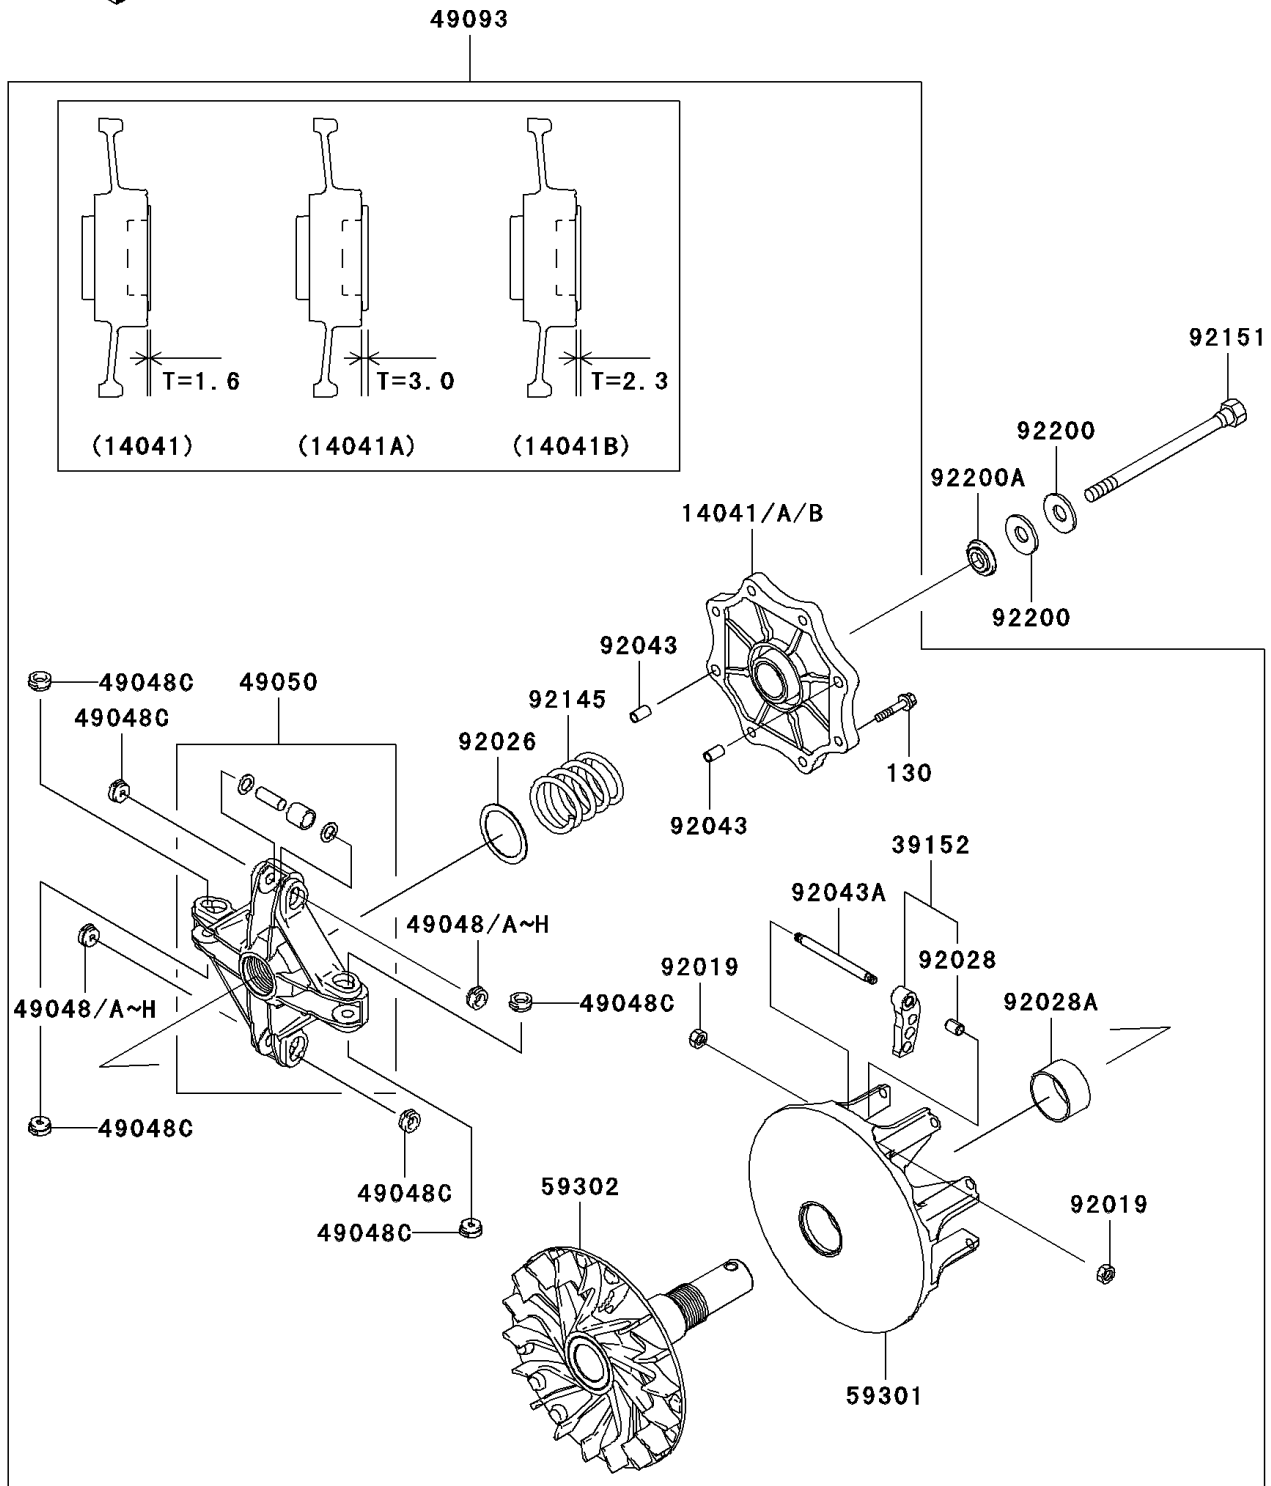

2006 Prairie 360 4X4 Hardwoods Green HD PARTS DIAGRAM

Drive Converter

E1391

2006 Prairie 360 4X4 Hardwoods Green HD PARTS LIST

Drive Converter

ITEM NAME	PART NUMBER	QUANTITY
BOLT-FLANGED,6X30 (Ref # 130)	130CA0630	8
COVER-COMP,RED (Ref # 14041)	14041-1159	AR
COVER-COMP,BLUE (Ref # 14041A)	14041-1160	AR
COVER-COMP,STD (Ref # 14041B)	14041-1161	AR
WEIGHT-RAMP (Ref # 39152)	39152-1096	4
SHOE,T=7.2 (Ref # 49048)	49048-1087	AR
SHOE,T=7.3 (Ref # 49048A)	49048-1088	AR
SHOE,T=7.4 (Ref # 49048B)	49048-1089	AR
SHOE,T=7.5 (Ref # 49048C)	49048-1090	8
SHOE,T=7.6 (Ref # 49048D)	49048-1091	AR
SHOE,T=7.7 (Ref # 49048E)	49048-1092	AR
SHOE,T=7.8 (Ref # 49048F)	49048-1093	AR
SHOE,T=7.9 (Ref # 49048G)	49048-1094	AR
SHOE,T=8.0 (Ref # 49048H)	49048-1095	AR
SPIDER (Ref # 49050)	49050-1081	1
CONVERTER-ASSY-DRIVE (Ref # 49093)	49093-0012	1
SHEAVE-MOVABLE (Ref # 59301)	59301-1070	1
SHEAVE-COMP (Ref # 59302)	59302-0003	1
NUT,LOCK,6MM (Ref # 92019)	92019-008	8
SPACER,39X49.5X1.0 (Ref # 92026)	92026-1603	1
BUSHING (Ref # 92028)	92028-1973	4
BUSHING (Ref # 92028A)	92028-1975	1
PIN,6.2X8X14 (Ref # 92043)	92043-1263	2
PIN (Ref # 92043A)	92043-1688	4
SPRING (Ref # 92145)	92145-1465	1
BOLT,12X165 (Ref # 92151)	92151-1393	1
WASHER,SPRING (Ref # 92200)	92200-1504	2
WASHER (Ref # 92200A)	92200-1634	1