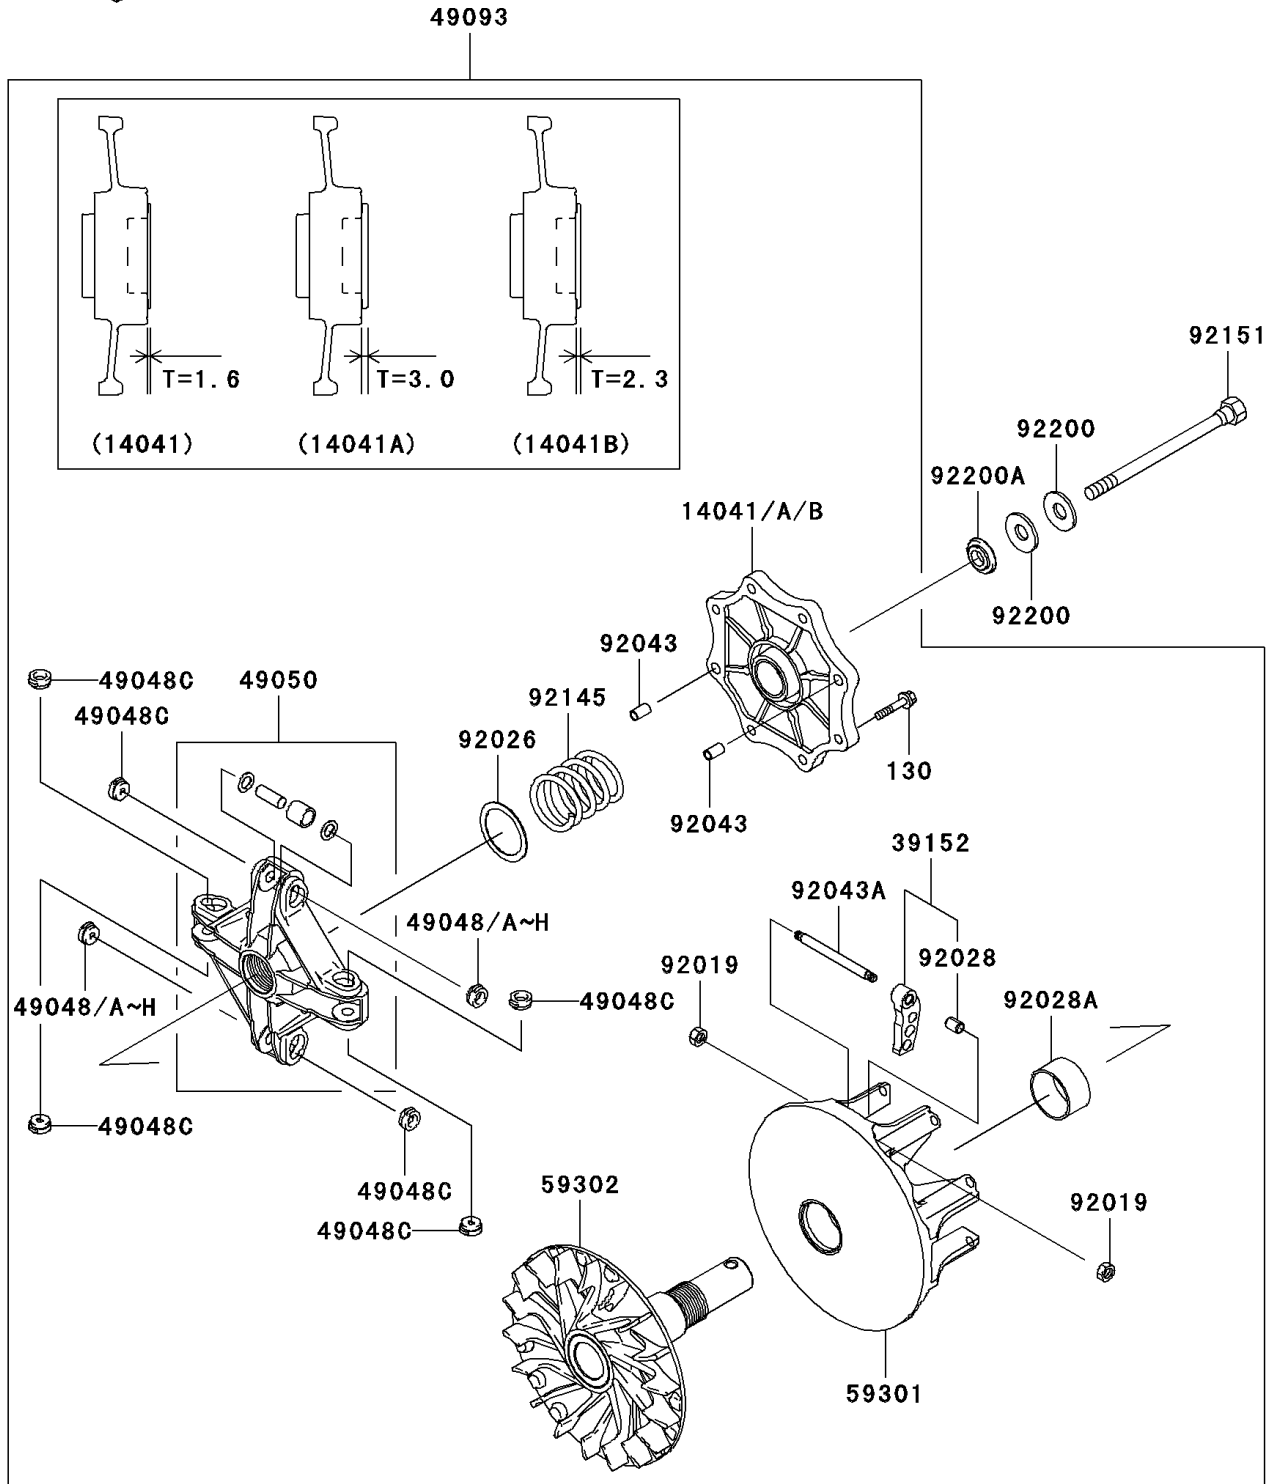

# 2007 Prairie 360 4X4 Hardwoods Green HD PARTS DIAGRAM

Drive Converter

E1391

### Drive Converter

ITEM NAME	PART NUMBER	QUANTITY
BOLT-FLANGED,6X30 (Ref # 130)	130CA0630	8
COVER-COMP,RED (Ref # 14041)	14041-1159	AR
COVER-COMP,BLUE (Ref # 14041A)	14041-1160	AR
COVER-COMP,STD (Ref # 14041B)	14041-1161	AR
WEIGHT-RAMP (Ref # 39152)	39152-1096	4
SHOE,T=7.2 (Ref # 49048)	49048-1087	AR
SHOE,T=7.3 (Ref # 49048A)	49048-1088	AR
SHOE,T=7.4 (Ref # 49048B)	49048-1089	AR
SHOE,T=7.5 (Ref # 49048C)	49048-1090	8
SHOE,T=7.6 (Ref # 49048D)	49048-1091	AR
SHOE,T=7.7 (Ref # 49048E)	49048-1092	AR
SHOE,T=7.8 (Ref # 49048F)	49048-1093	AR
SHOE,T=7.9 (Ref # 49048G)	49048-1094	AR
SHOE,T=8.0 (Ref # 49048H)	49048-1095	AR
SPIDER (Ref # 49050)	49050-1081	1
CONVERTER-ASSY-DRIVE (Ref # 49093)	49093-0012	1
SHEAVE-MOVABLE (Ref # 59301)	59301-1070	1
SHEAVE-COMP (Ref # 59302)	59302-0003	1
NUT,LOCK,6MM (Ref # 92019)	92019-008	8
SPACER,39X49.5X1.0 (Ref # 92026)	92026-1603	1
BUSHING (Ref # 92028)	92028-1973	4
BUSHING (Ref # 92028A)	92028-1975	1
PIN,6.2X8X14 (Ref # 92043)	92043-1263	2
PIN (Ref # 92043A)	92043-1688	4
SPRING (Ref # 92145)	92145-1465	1
BOLT,12X165 (Ref # 92151)	92151-1393	1
WASHER,SPRING (Ref # 92200)	92200-1504	2
WASHER (Ref # 92200A)	92200-1634	1