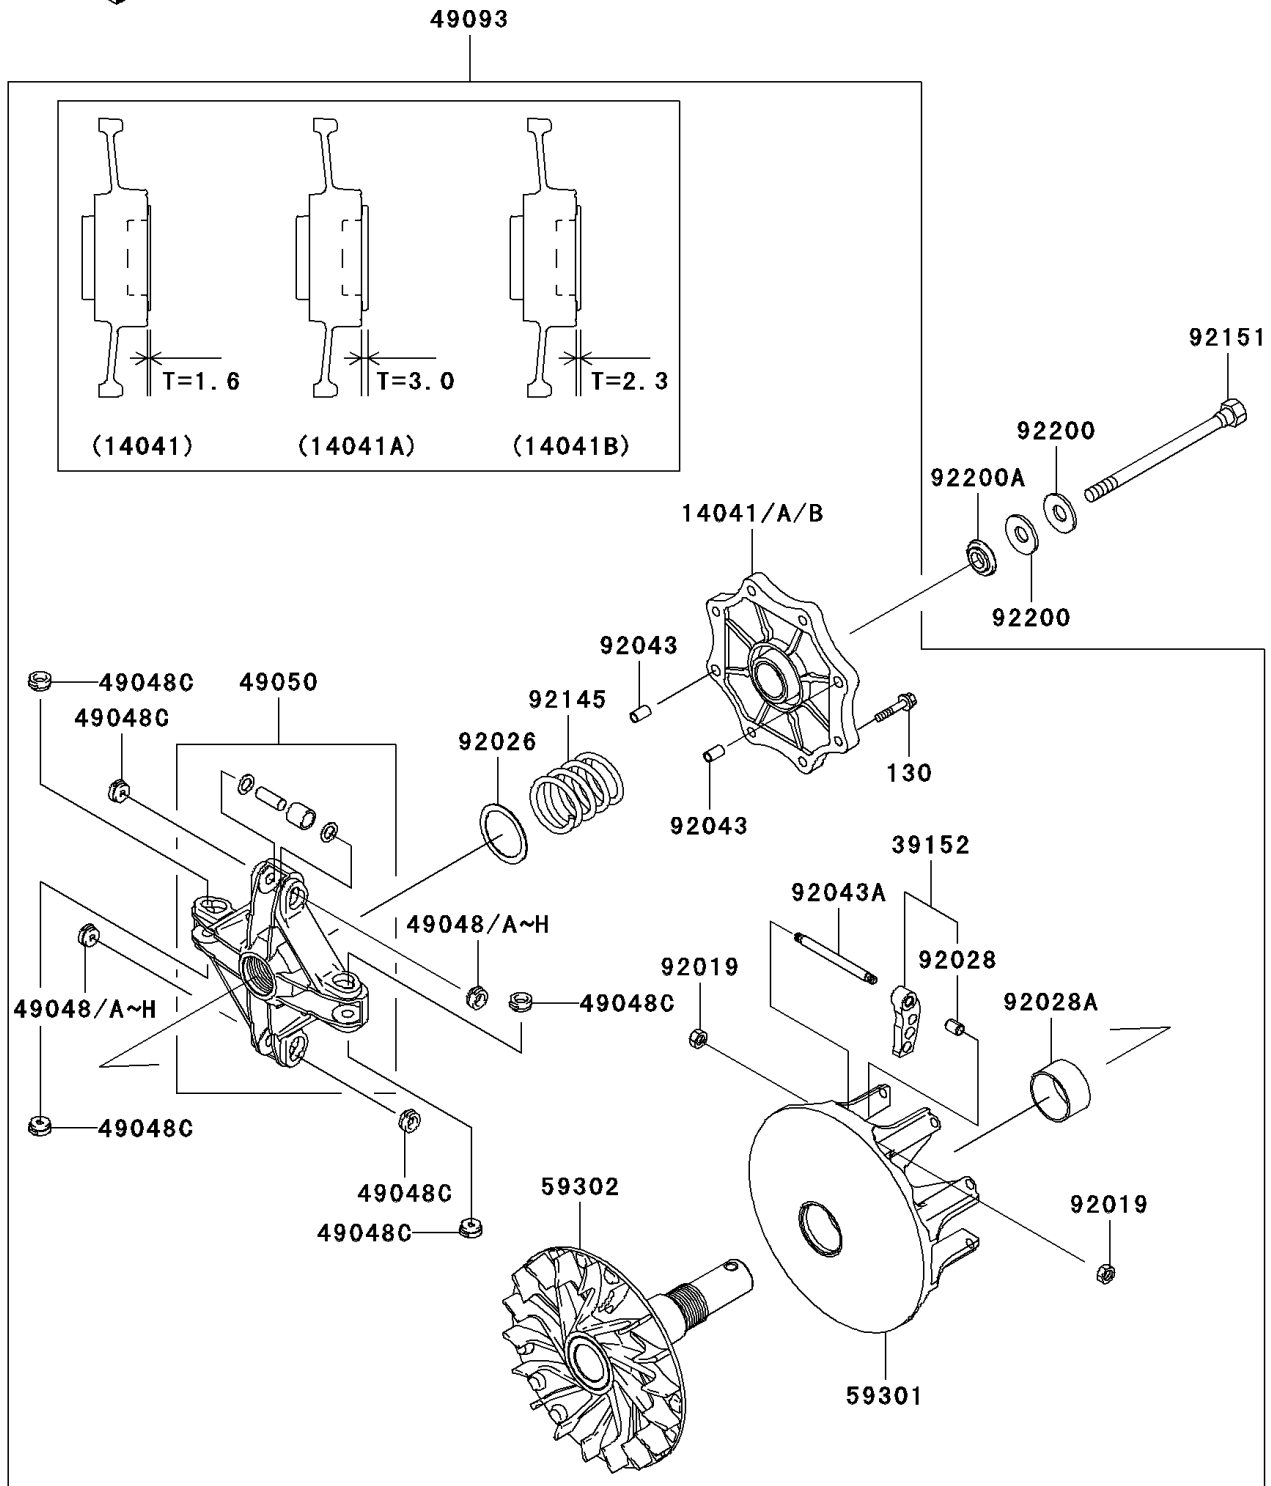

2008 Prairie 360 4X4 Hardwoods Green HD PARTS DIAGRAM

Drive Converter

E1391

2008 Prairie 360 4X4 Hardwoods Green HD PARTS LIST

Drive Converter

ITEM NAME	PART NUMBER	QUANTITY
BOLT-FLANGED,6X30 (Ref # 130)	130CA0630	8
COVER-COMP,RED (Ref # 14041)	14041-1159	AR
COVER-COMP,BLUE (Ref # 14041A)	14041-1160	AR
COVER-COMP,STD (Ref # 14041B)	14041-1161	AR
WEIGHT-RAMP (Ref # 39152)	39152-1096	4
SHOE,T=7.2 (Ref # 49048)	49048-1087	AR
SHOE,T=7.3 (Ref # 49048A)	49048-1088	AR
SHOE,T=7.4 (Ref # 49048B)	49048-1089	AR
SHOE,T=7.5 (Ref # 49048C)	49048-1090	8
SHOE,T=7.6 (Ref # 49048D)	49048-1091	AR
SHOE,T=7.7 (Ref # 49048E)	49048-1092	AR
SHOE,T=7.8 (Ref # 49048F)	49048-1093	AR
SHOE,T=7.9 (Ref # 49048G)	49048-1094	AR
SHOE,T=8.0 (Ref # 49048H)	49048-1095	AR
SPIDER (Ref # 49050)	49050-1081	1
CONVERTER-ASSY-DRIVE (Ref # 49093)	49093-0012	1
SHEAVE-MOVABLE (Ref # 59301)	59301-1070	1
SHEAVE-COMP (Ref # 59302)	59302-0003	1
NUT,LOCK,6MM (Ref # 92019)	92019-008	8
SPACER,39X49.5X1.0 (Ref # 92026)	92026-1603	1
BUSHING (Ref # 92028)	92028-1973	4
BUSHING (Ref # 92028A)	92028-1975	1
PIN,6.2X8X14 (Ref # 92043)	92043-1263	2
PIN (Ref # 92043A)	92043-1688	4
SPRING (Ref # 92145)	92145-1465	1
BOLT,12X165 (Ref # 92151)	92151-1393	1
WASHER,SPRING (Ref # 92200)	92200-1504	2
WASHER (Ref # 92200A)	92200-1634	1