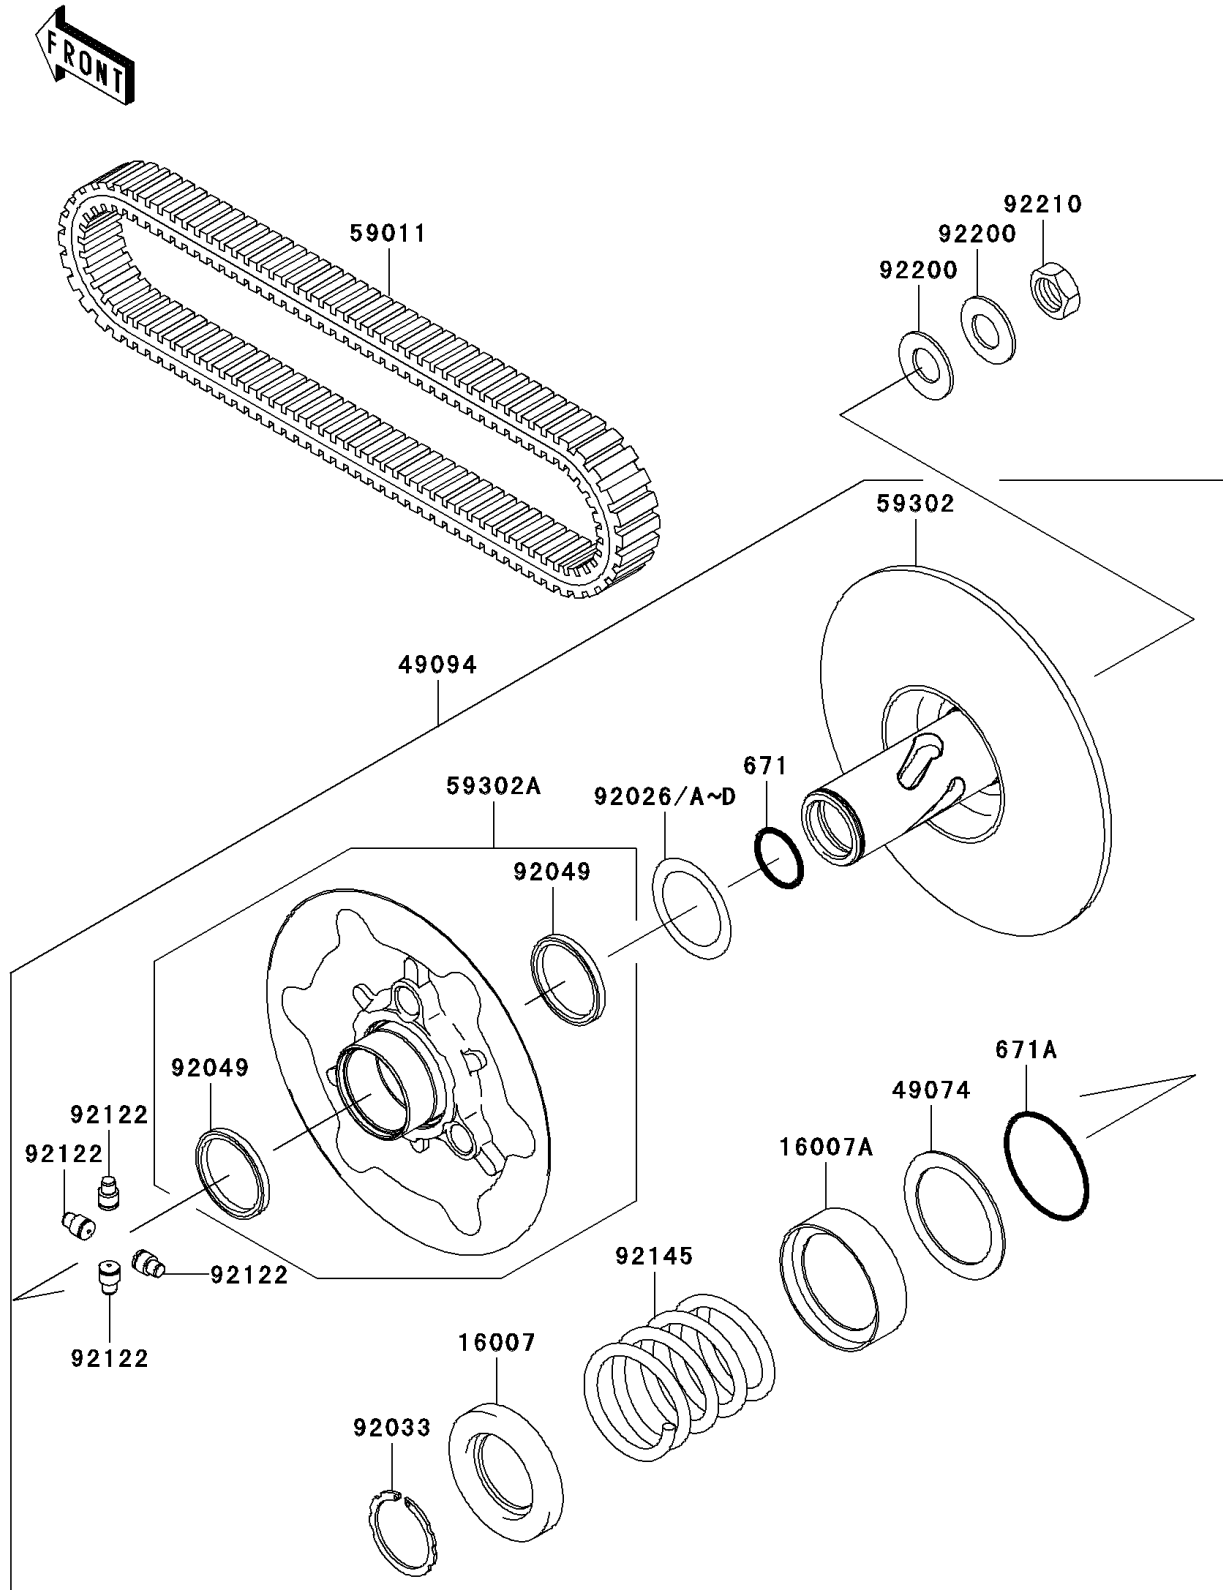

2007 Prairie 360 4X4 Hardwoods Green HD PARTS DIAGRAM

Driven Converter/Drive Belt

E1392

2007 Prairie 360 4X4 Hardwoods Green HD PARTS LIST

Driven Converter/Drive Belt

ITEM NAME	PART NUMBER	QUANTITY
O RING (Ref # 671)	671D2530	1
O RING (Ref # 671A)	671D2550	1
SEAT-SPRING (Ref # 16007)	16007-1203	1
SEAT-SPRING,SHEAVE MOVABLE (Ref # 16007A)	16007-1221	1
PLATE-THRUST (Ref # 49074)	49074-1055	1
CONVERTER-ASSY-DRIVEN (Ref # 49094)	49094-0019	1
BELT (Ref # 59011)	59011-0003	1
SHEAVE-COMP,FIXED (Ref # 59302)	59302-0001	1
SHEAVE-COMP,MOVABLE (Ref # 59302A)	59302-0002	1
SPACER,T=0.30 (Ref # 92026)	92026-0034	AR
SPACER,T=1.00 (Ref # 92026A)	92026-1565	AR
SPACER,T=0.60 (Ref # 92026B)	92026-1569	AR
SPACER,T=1.40 (Ref # 92026C)	92026-1570	AR
SPACER,T=0.80 (Ref # 92026D)	92026-1617	AR
RING-SNAP (Ref # 92033)	92033-1317	1
SEAL-OIL (Ref # 92049)	92049-1528	2
ROLLER (Ref # 92122)	92122-1209	4
SPRING,PURPLE (Ref # 92145)	92145-1499	1
WASHER (Ref # 92200)	92200-1505	2
NUT,18MM (Ref # 92210)	92210-1367	1