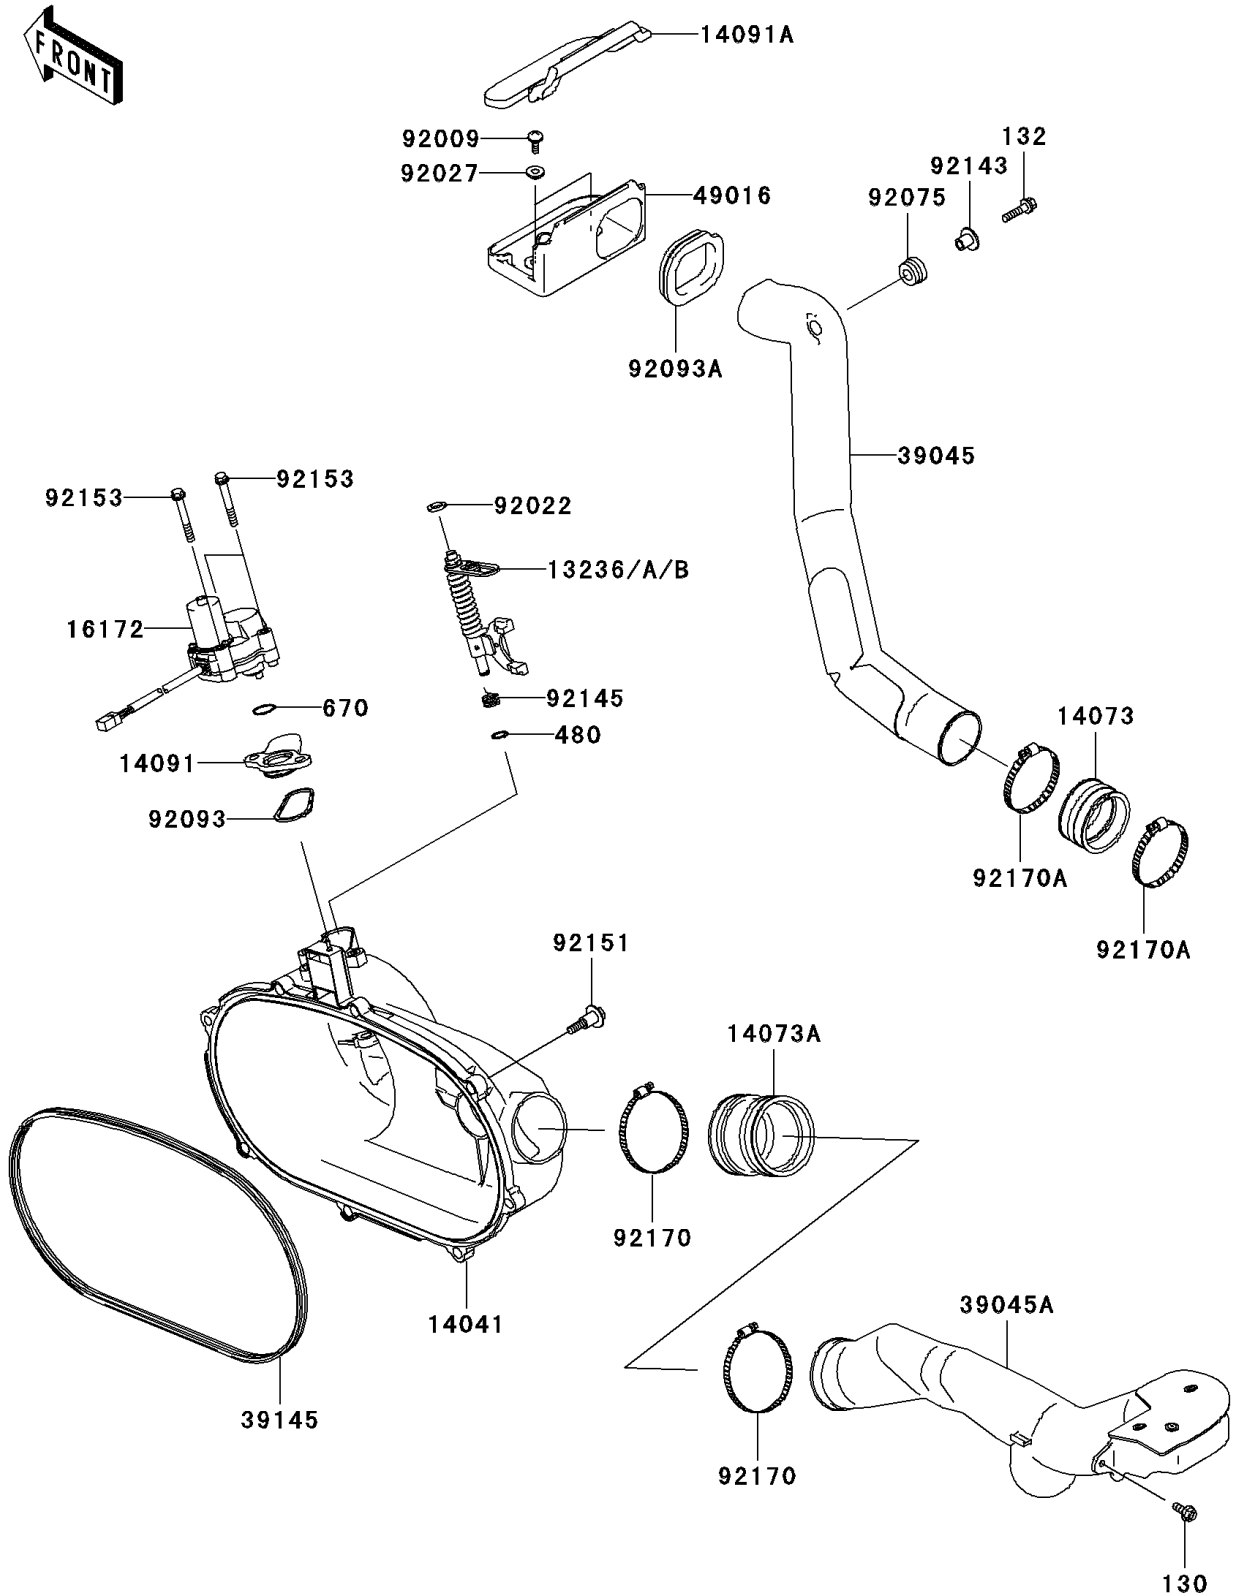

2006 Prairie 360 4X4 Hardwoods Green HD PARTS DIAGRAM

Converter Cover

E1393

2006 Prairie 360 4X4 Hardwoods Green HD PARTS LIST

Converter Cover

ITEM NAME	PART NUMBER	QUANTITY
BOLT-FLANGED,6X14 (Ref # 130)	130BA0614	1
BOLT-FLANGED-SMALL,6X25 (Ref # 132)	132BA0625	1
CIRCLIP-TYPE-C,10MM (Ref # 480)	480J1000	1
O RING (Ref # 670)	670D3022	1
LEVER-COMP,YELLOW (Ref # 13236)	13236-0046	AR
LEVER-COMP,GREEN (Ref # 13236A)	13236-0047	AR
LEVER-COMP,PAINT LESS (Ref # 13236B)	13236-0048	1
COVER-COMP,BELT CONVERTER (Ref # 14041)	14041-1156	1
DUCT,JOINT (Ref # 14073)	14073-1775	1
DUCT,JOINT ENGINE COVER (Ref # 14073A)	14073-1805	1
COVER (Ref # 14091)	14091-1421	1
COVER,MUDGUARD (Ref # 14091A)	14091-1500	1
ACTUATOR (Ref # 16172)	16172-0006	1
DUCT-ASSY,SNORKEL,IN (Ref # 39045)	39045-0012	1
DUCT-ASSY,SNORKEL,EX (Ref # 39045A)	39045-1068	1
TRIM-SEAL (Ref # 39145)	39145-1135	1
COVER-SEAL,BELT CONVERTER (Ref # 49016)	49016-1218	1
SCREW,TAPPING,5X14 (Ref # 92009)	92009-1197	2
WASHER,10.2X16X1 (Ref # 92022)	92022-1829	1
COLLAR,L=4.6 (Ref # 92027)	92027-1168	2
DAMPER,RUBBER (Ref # 92075)	92075-1123	1
SEAL (Ref # 92093)	92093-1548	1
SEAL,COVER MUDGUARD (Ref # 92093A)	92093-1572	1
COLLAR (Ref # 92143)	92143-1353	1
SPRING (Ref # 92145)	92145-1567	1
BOLT,FLANGED,6X30 (Ref # 92151)	92151-1686	8
BOLT,6X47 (Ref # 92153)	92153-0678	3
CLAMP (Ref # 92170)	92170-1763	2
CLAMP (Ref # 92170A)	92170-1764	2