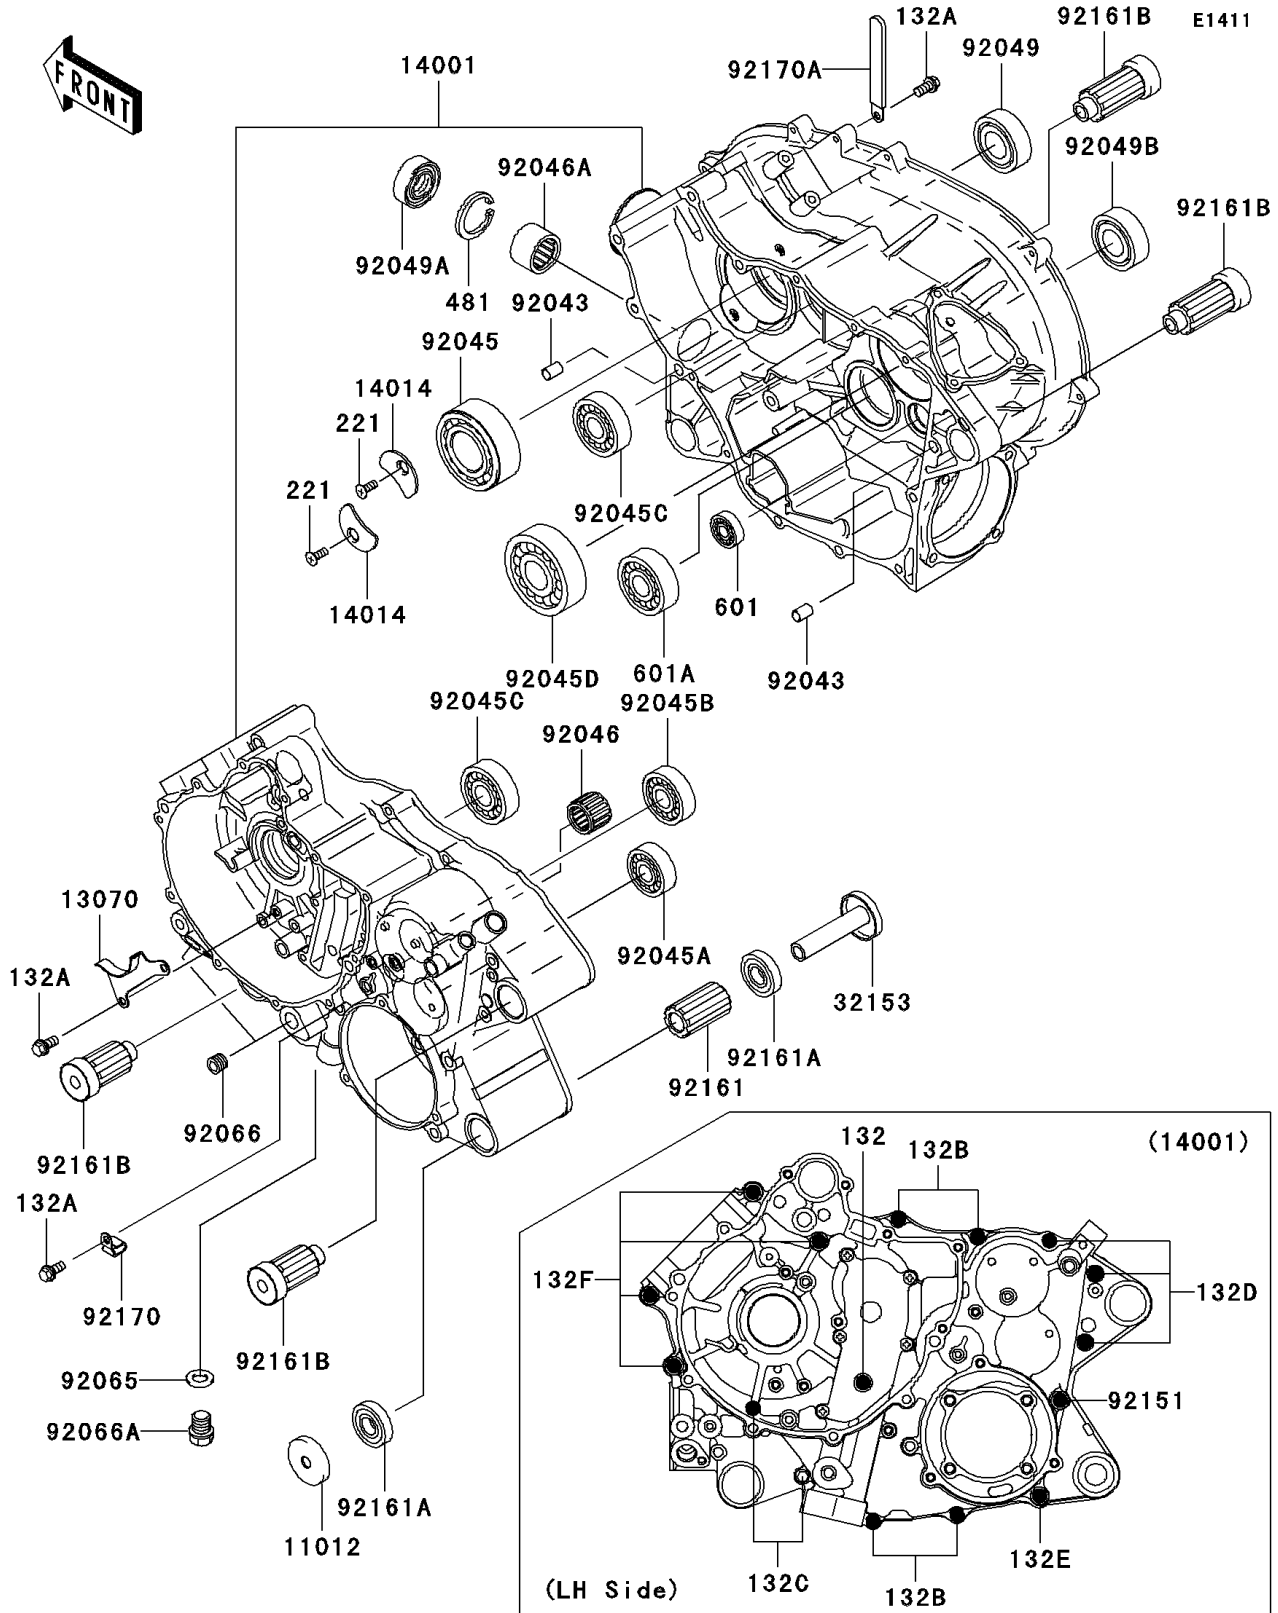

# 2006 Prairie 360 4X4 Hardwoods Green HD PARTS DIAGRAM

Crankcase

## 2006 Prairie 360 4X4 Hardwoods Green HD PARTS LIST

### Crankcase

ITEM NAME	PART NUMBER	QUANTITY
BOLT-FLANGED-SMALL,8X85 (Ref # 132)	132BB0885	1
BOLT-FLANGED-SMALL,6X12 (Ref # 132A)	132BD0612	4
BOLT-FLANGED-SMALL,6X40 (Ref # 132B)	132BD0640	4
BOLT-FLANGED-SMALL,6X65 (Ref # 132C)	132BD0665	2
BOLT-FLANGED-SMALL,6X85 (Ref # 132D)	132BD0685	3
BOLT-FLANGED-SMALL,8X110 (Ref # 132E)	132BD08110	1
BOLT-FLANGED-SMALL,8X75 (Ref # 132F)	132BD0875	4
SCREW-CSK-CROS,6X16 (Ref # 221)	221AA0616	2
CIRCLIP-TYPE-C,37MM (Ref # 481)	481J3700	1
BEARING-BALL (Ref # 601)	601A6000	1
BEARING-BALL,#6304 (Ref # 601A)	601A6304	1
CAP,ENGINE BRACKET (Ref # 11012)	11012-1228	1
GUIDE,CHAIN (Ref # 13070)	13070-1255	1
SET-CRANKCASE (Ref # 14001)	14001-0031	1
PLATE-POSITION (Ref # 14014)	14014-0016	2
PIPE (Ref # 32153)	32153-1873	1
PIN,10X14 (Ref # 92043)	92043-1506	2
BEARING-BALL,5207-X1ECG45 (Ref # 92045)	92045-0027	1
BEARING-BALL,#6004 (Ref # 92045A)	92045-0076	1
BEARING-BALL,6303LUA (Ref # 92045B)	92045-0091	1
BEARING-BALL (Ref # 92045C)	92045-0104	2
BEARING-BALL,6306SH2 (Ref # 92045D)	92045-1190	1
BEARING-NEEDLE (Ref # 92046)	92046-1143	1
BEARING-NEEDLE,FJ-2820WA (Ref # 92046A)	92046-1277	1
SEAL-OIL,TC 35X50X8 (Ref # 92049)	92049-1452	1
SEAL-OIL,TCY 28X42X8 (Ref # 92049A)	92049-1570	1
SEAL-OIL,HTC 30X45X8 (Ref # 92049B)	92049-1575	1
GASKET,12X22X2 (Ref # 92065)	92065-097	1
PLUG,PT3/8X10 (Ref # 92066)	92066-0003	2

### Crankcase

ITEM NAME	PART NUMBER	QUANTITY
PLUG,OIL DRAIN,12X15 (Ref # 92066A)	92066-1174	1
BOLT,8X110 (Ref # 92151)	92151-1689	1
DAMPER,BACK UNDER,PIPE (Ref # 92161)	92161-1257	1
DAMPER,BACK UNDER (Ref # 92161A)	92161-1258	2
DAMPER,L=63.5 (Ref # 92161B)	92161-1259	4
CLAMP (Ref # 92170)	92170-1577	1
CLAMP (Ref # 92170A)	92170-1925	1