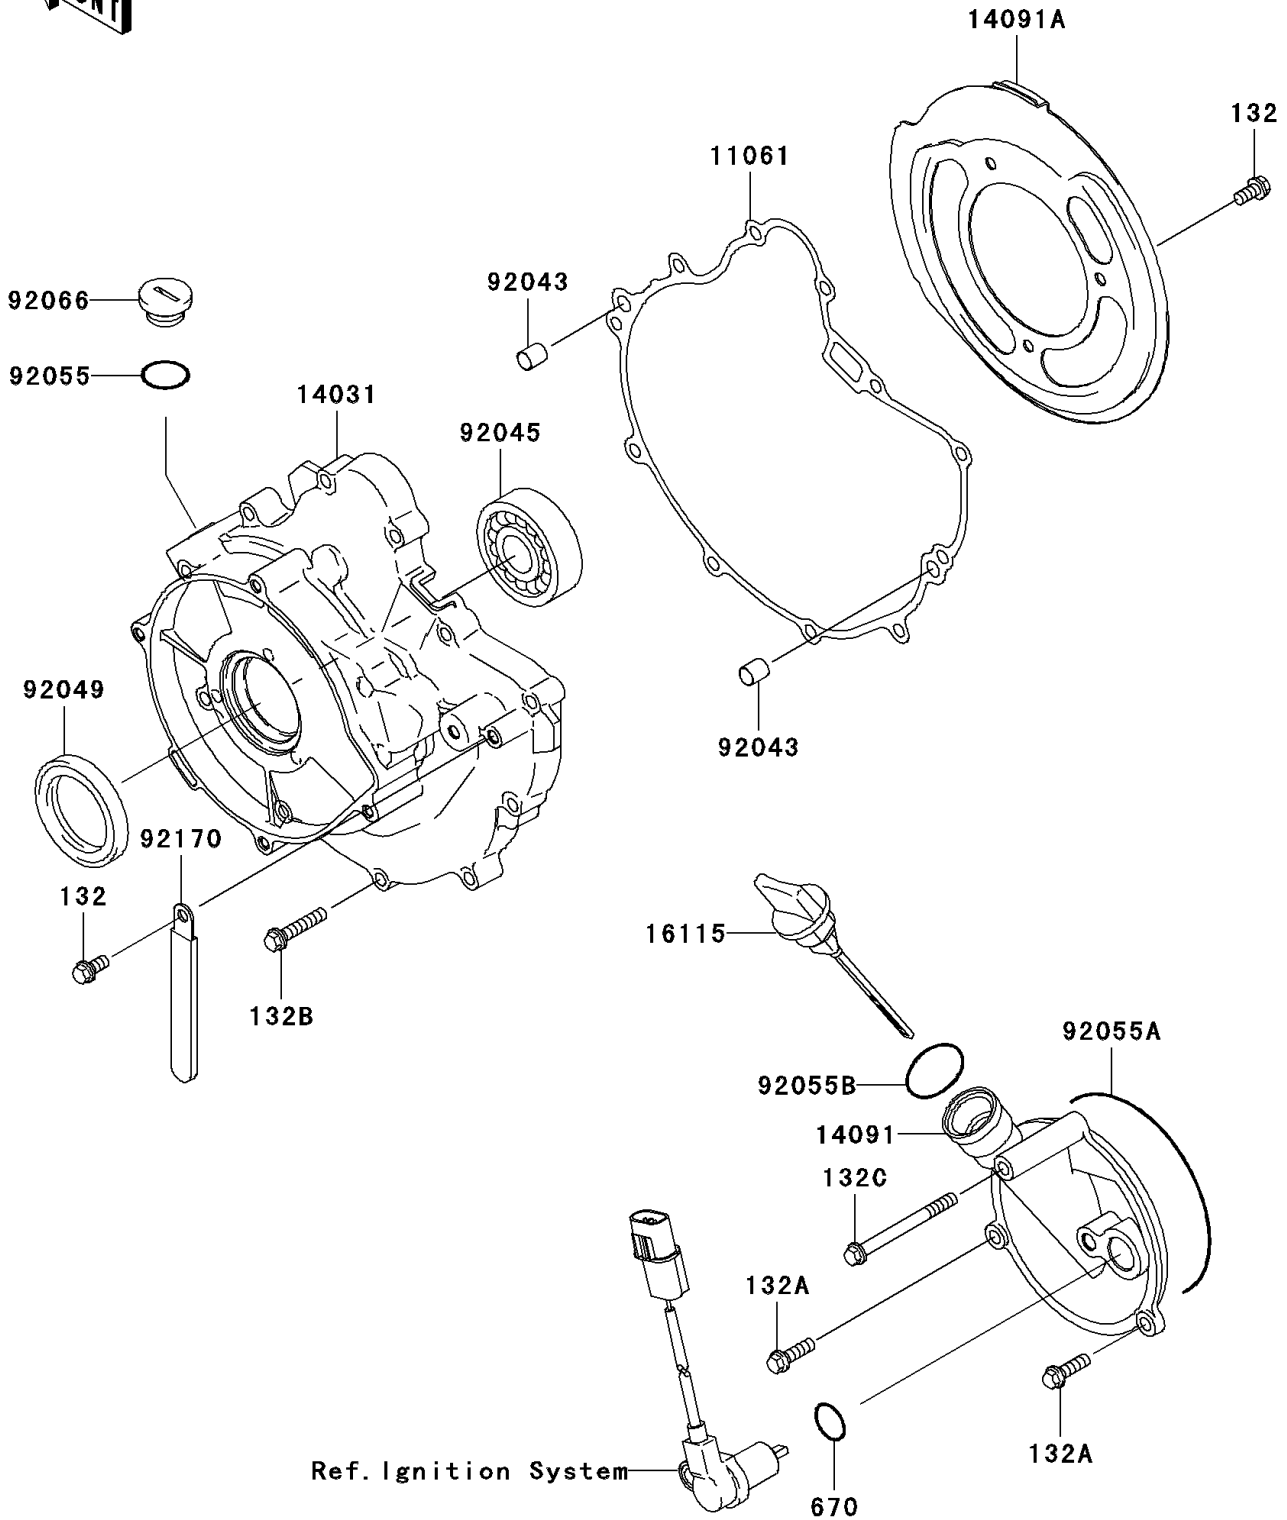

# 2006 Prairie 360 4X4 Hardwoods Green HD PARTS DIAGRAM

Engine Cover(s)

E1431

## 2006 Prairie 360 4X4 Hardwoods Green HD PARTS LIST

### Engine Cover(s)

ITEM NAME	PART NUMBER	QUANTITY
BOLT-FLANGED-SMALL,6X12 (Ref # 132)	132BD0612	4
BOLT-FLANGED-SMALL,6X20 (Ref # 132A)	132BD0620	2
BOLT-FLANGED-SMALL,6X30 (Ref # 132B)	132BD0630	11
BOLT-FLANGED-SMALL,6X65 (Ref # 132C)	132BD0665	1
O RING (Ref # 670)	670D2018	1
GASKET,GENERATOR COVER (Ref # 11061)	11061-1086	1
COVER-GENERATOR (Ref # 14031)	14031-1389	1
COVER (Ref # 14091)	14091-1365	1
COVER,BELT CONVERTER (Ref # 14091A)	14091-1571	1
CAP-OIL FILLER (Ref # 16115)	16115-1072	1
PIN,6.2X8X14 (Ref # 92043)	92043-1263	2
BEARING-BALL,#6004 (Ref # 92045)	92045-0076	1
SEAL-OIL,HTC 28X45X7 (Ref # 92049)	92049-1576	1
RING-O,20X2 (Ref # 92055)	92055-1146	1
RING-O,99.5X2.0 (Ref # 92055A)	92055-1632	1
RING-O,20X3 (Ref # 92055B)	92055-2185	1
PLUG,COVER (Ref # 92066)	92066-1163	1
CLAMP (Ref # 92170)	92170-1925	1