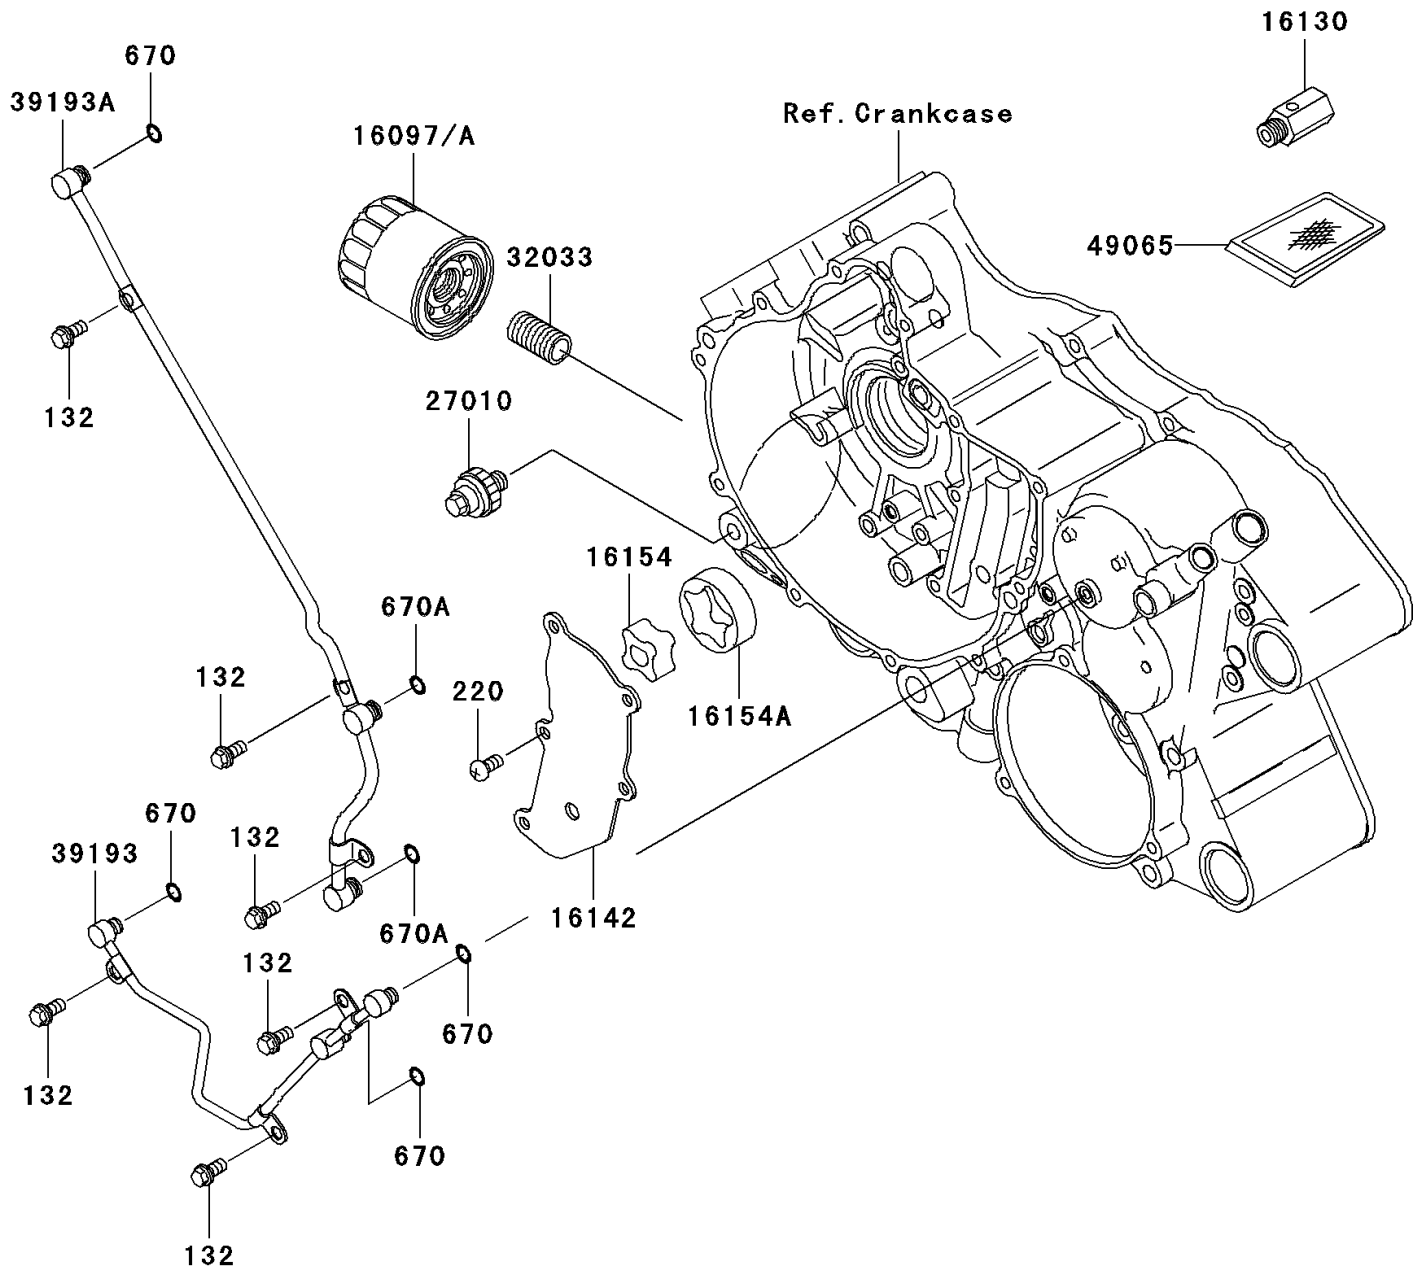

# 2008 Prairie 360 4X4 Hardwoods Green HD PARTS DIAGRAM

Oil Pump/Oil Filter

E1710

# 2008 Prairie 360 4X4 Hardwoods Green HD PARTS LIST

Oil Pump/Oil Filter

ITEM NAME	PART NUMBER	QUANTITY
-----------	-------------	----------