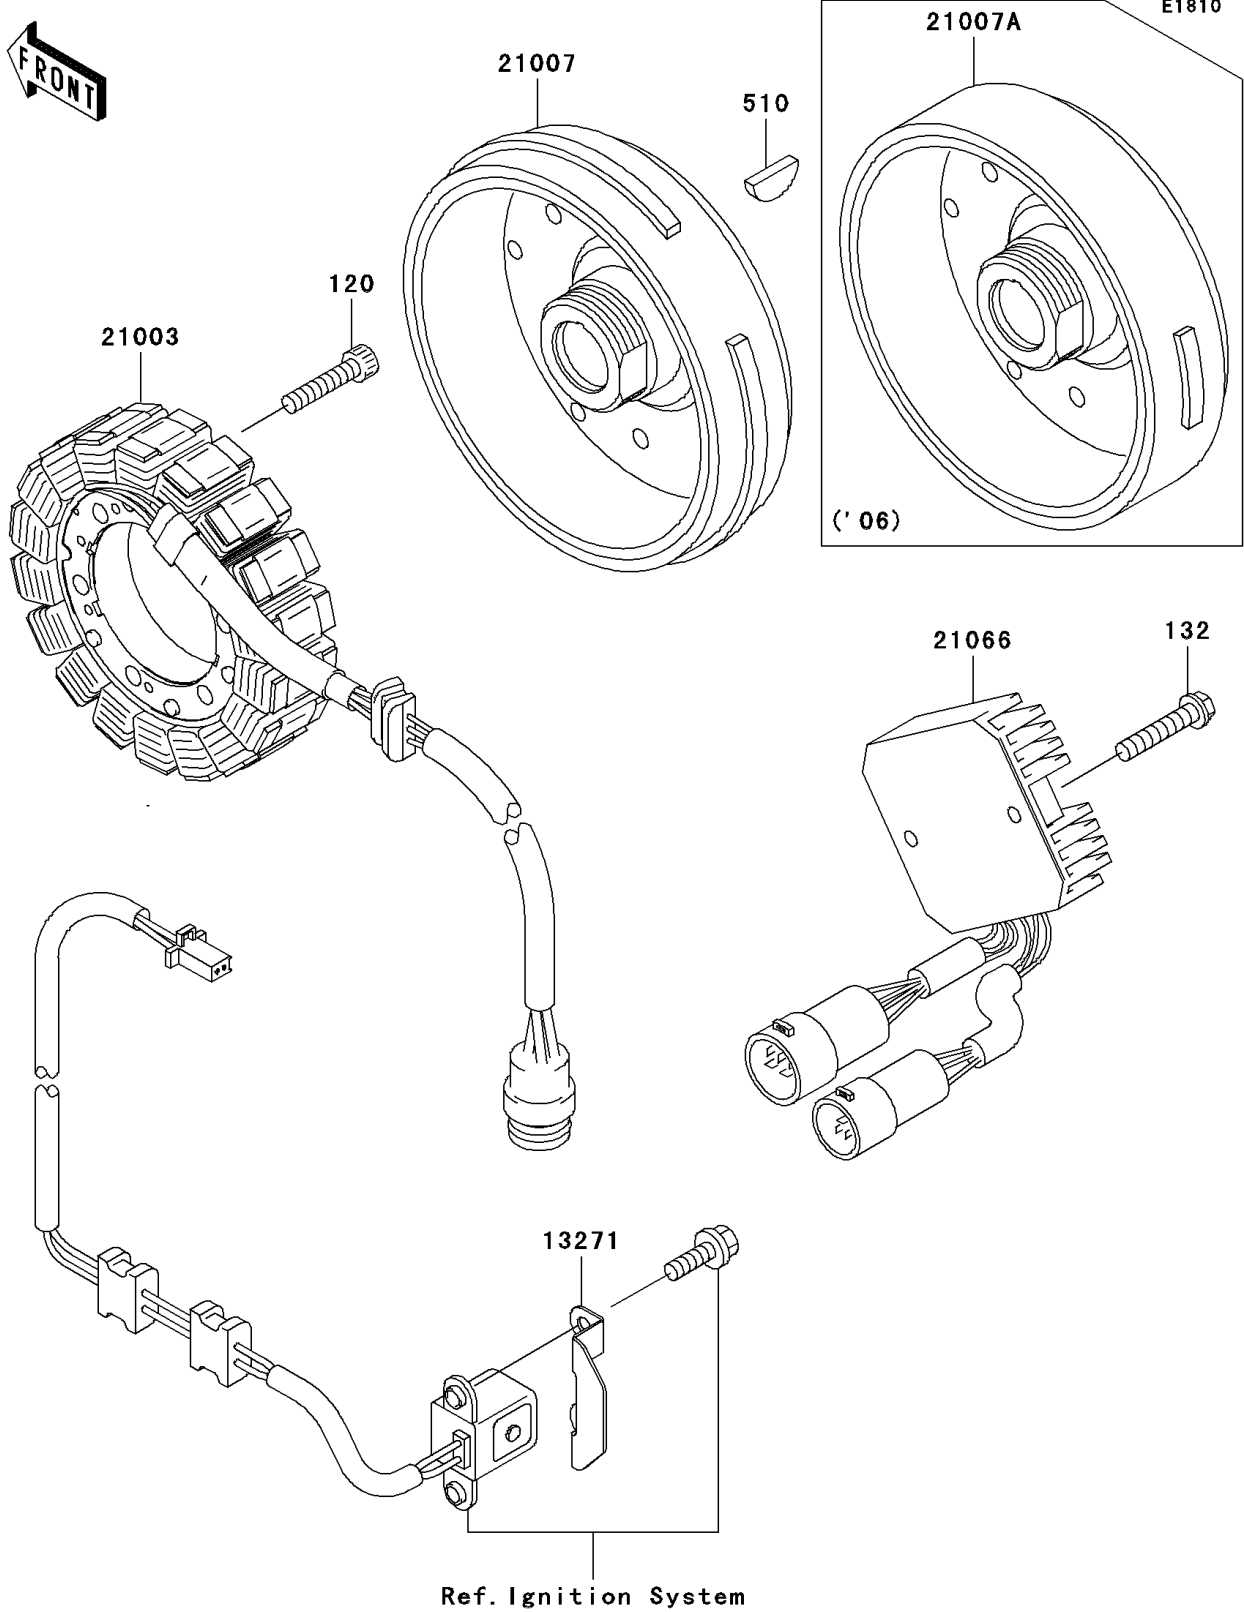

2007 Prairie 360 4X4 Hardwoods Green HD PARTS DIAGRAM

Generator

2007 Prairie 360 4X4 Hardwoods Green HD PARTS LIST

Generator

ITEM NAME	PART NUMBER	QUANTITY
BOLT-SOCKET,6X28 (Ref # 120)	120CA0628	3
BOLT-FLANGED-SMALL,6X30 (Ref # 132)	132BD0630	2
KEY-WOODRUFF (Ref # 510)	510A4200	1
PLATE (Ref # 13271)	13271-1369	1
STATOR (Ref # 21003)	21003-1387	1
ROTOR (Ref # 21007)	21007-0079	1
REGULATOR-VOLTAGE (Ref # 21066)	21066-1112	1