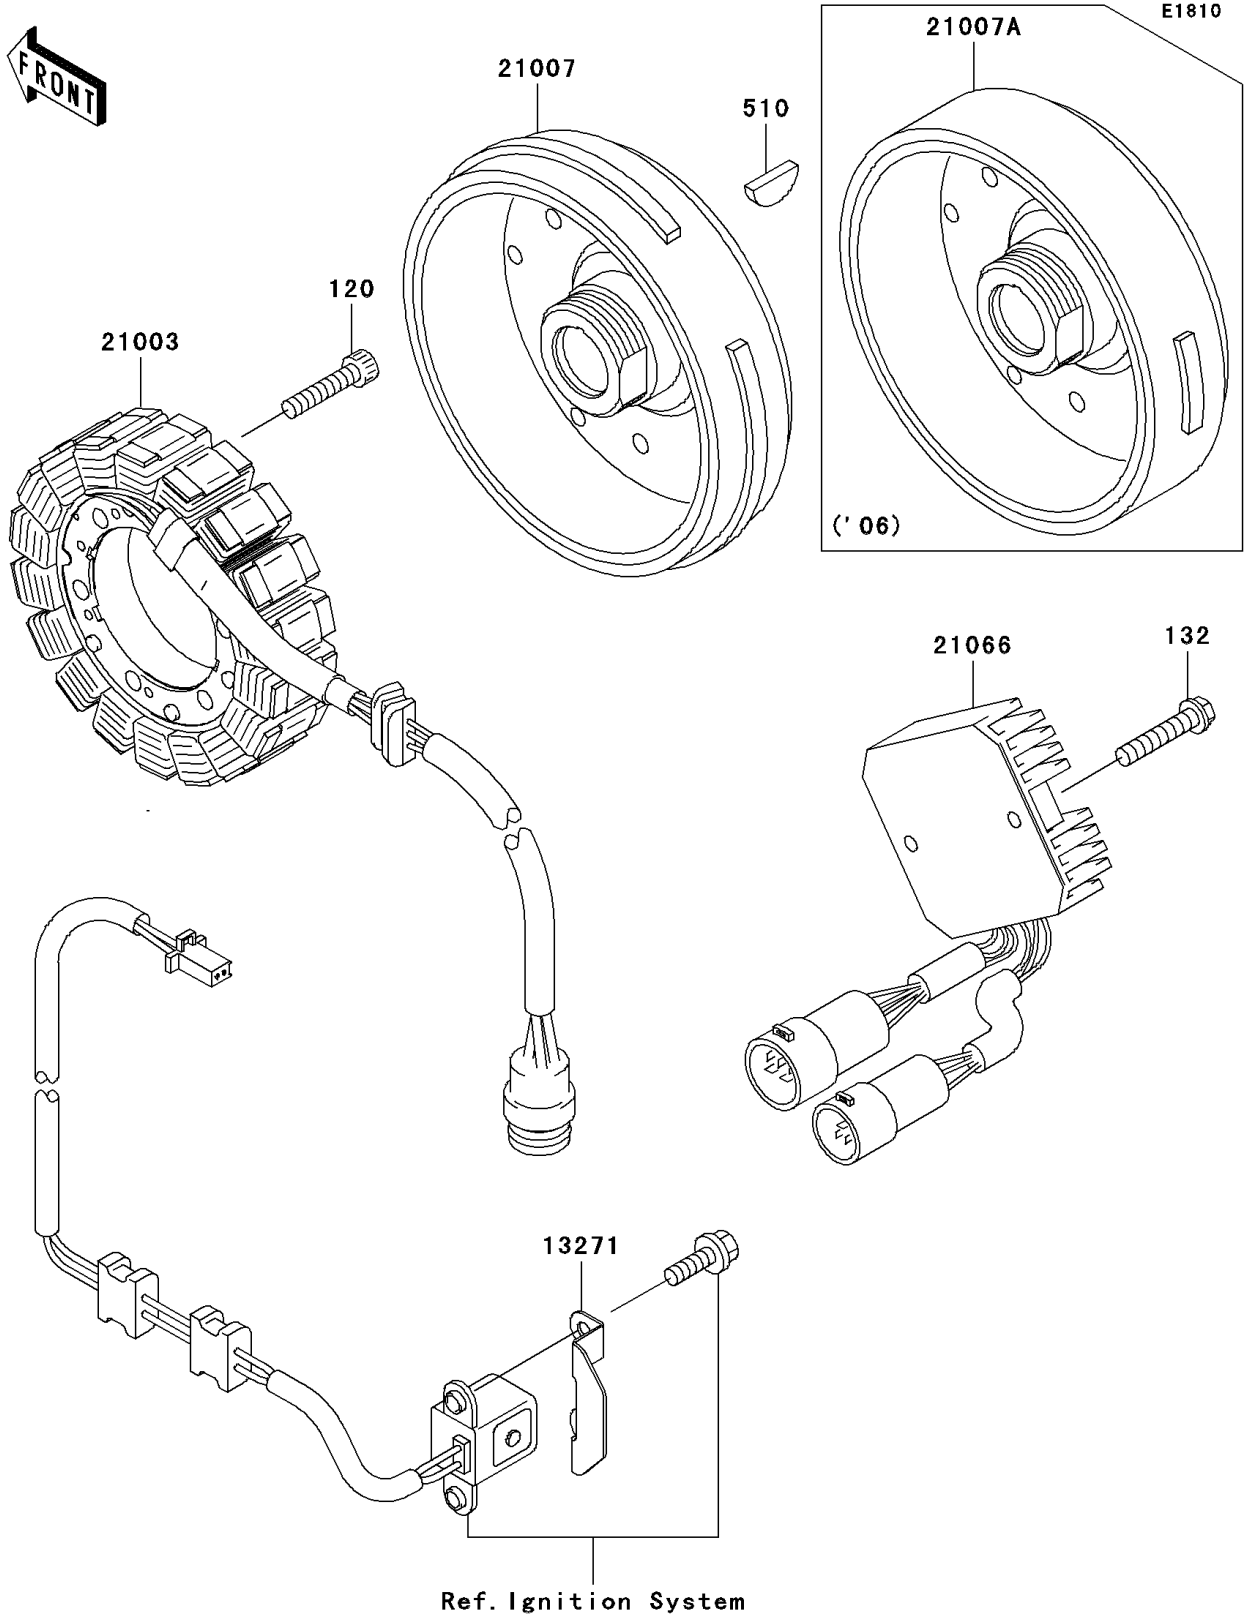

2010 Prairie 360 4X4 Realtree APG HD PARTS DIAGRAM

Generator

2010 Prairie 360 4X4 Realtree APG HD PARTS LIST

Generator

ITEM NAME	PART NUMBER	QUANTITY
BOLT-SOCKET,6X28 (Ref # 120)	120CA0628	3
BOLT-FLANGED-SMALL,6X30 (Ref # 132)	132BD0630	2
KEY-WOODRUFF (Ref # 510)	510A4200	1
PLATE (Ref # 13271)	13271-1369	1
STATOR (Ref # 21003)	21003-1387	1
ROTOR (Ref # 21007)	21007-0079	1
REGULATOR-VOLTAGE (Ref # 21066)	21066-1112	1