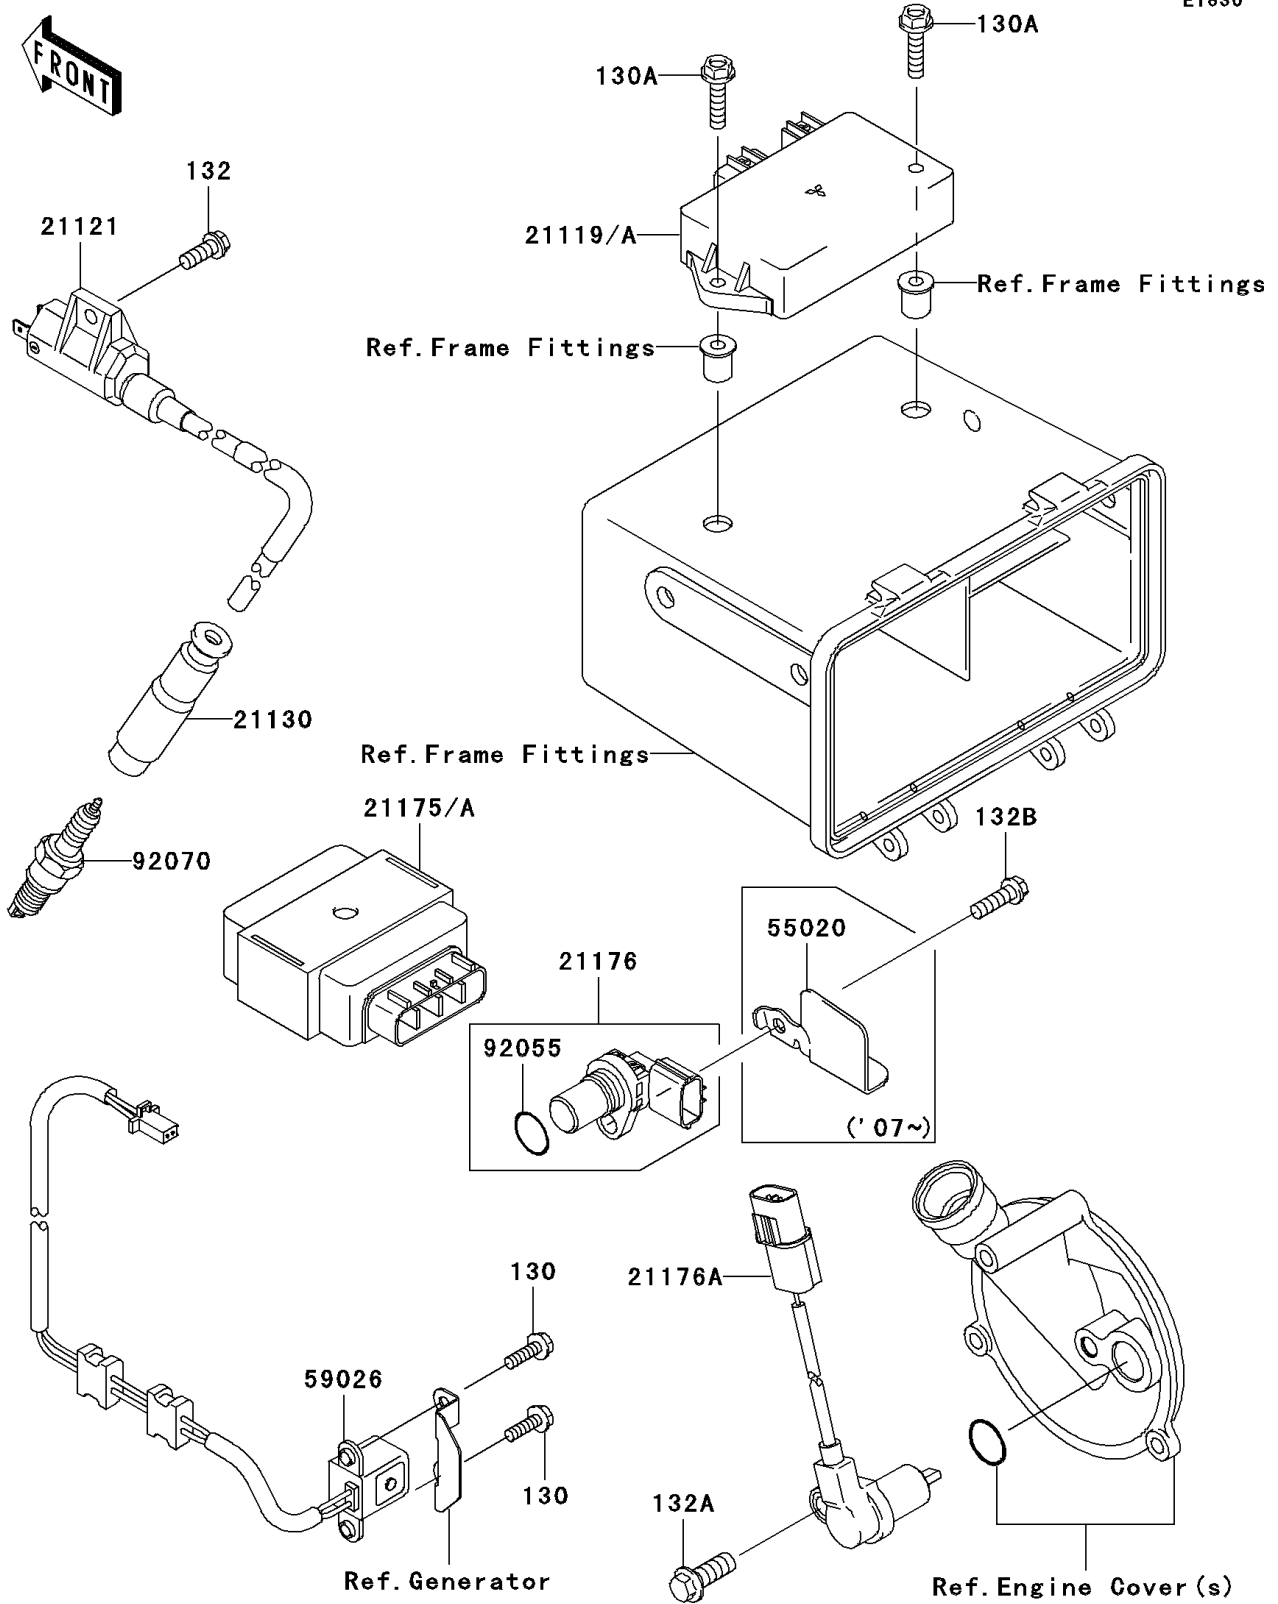

2008 Prairie 360 4X4 Hardwoods Green HD PARTS DIAGRAM

Ignition System

E1830

2008 Prairie 360 4X4 Hardwoods Green HD PARTS LIST

Ignition System

ITEM NAME	PART NUMBER	QUANTITY
BOLT-FLANGED,5X16 (Ref # 130)	130BA0516	2
BOLT-FLANGED,6X25 (Ref # 130A)	130BB0625	2
BOLT-FLANGED-SMALL,6X16 (Ref # 132)	132BA0616	1
BOLT-FLANGED-SMALL,8X22 (Ref # 132A)	132BA0822	1
BOLT-FLANGED-SMALL,6X20 (Ref # 132B)	132BD0620	1
IGNITER (Ref # 21119)	21119-0060	1
COIL-IGNITION (Ref # 21121)	21121-1160	1
CAP-SPARK PLUG (Ref # 21130)	21130-1071	1
CONTROL UNIT-ELECTRONIC (Ref # 21175)	21175-0086	1
SENSOR,SPEED (Ref # 21176)	21176-1104	1
SENSOR,REVERSE (Ref # 21176A)	21176-1109	1
GUARD (Ref # 55020)	55020-0247	1
COIL-PULSING (Ref # 59026)	59026-1110	1
RING-O (Ref # 92055)	92055-1718	1
PLUG-SPARK,DPR8EA-9(NGK) (Ref # 92070)	92070-1065	1