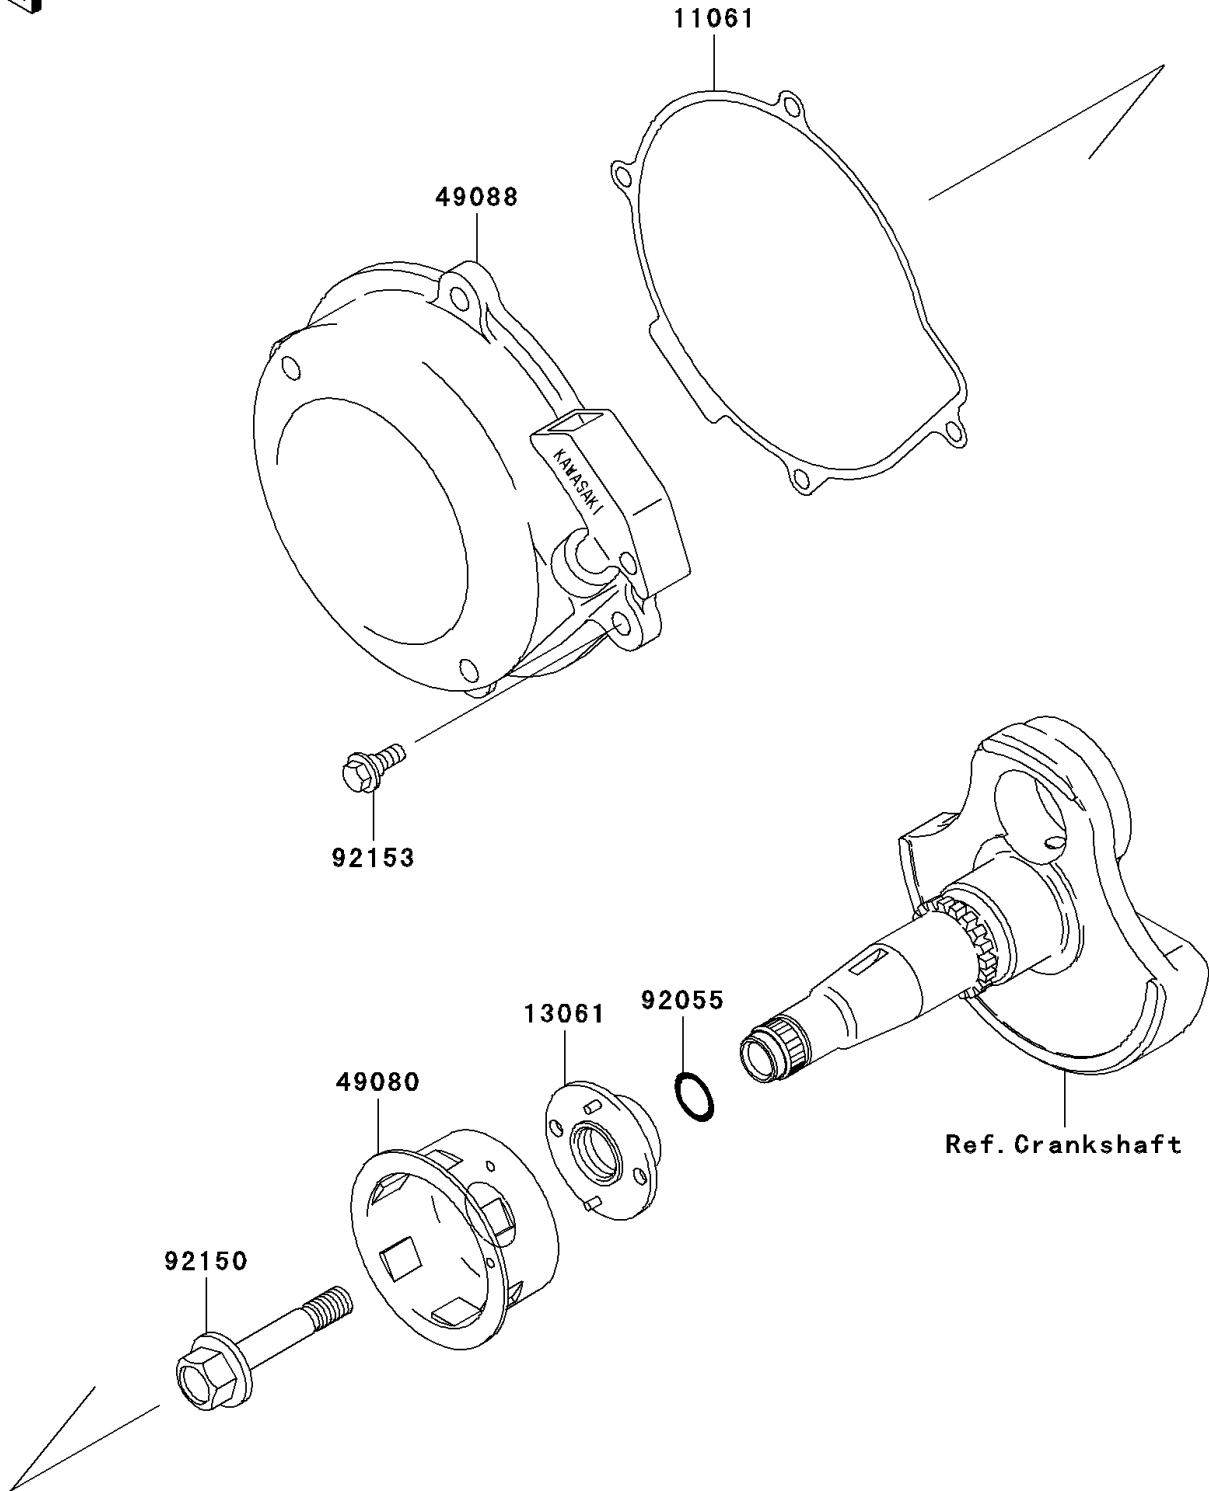

# 2007 Prairie 360 4X4 Hardwoods Green HD PARTS DIAGRAM

Recoil Starter(-VF360AE607660)

E3040

## 2007 Prairie 360 4X4 Hardwoods Green HD PARTS LIST

Recoil Starter(-VF360AE607660)

ITEM NAME	PART NUMBER	QUANTITY
GASKET (Ref # 11061)	11061-1153	1
BOSS,STARTING PULLEY (Ref # 13061)	13061-1867	1
PULLEY-STARTING (Ref # 49080)	49080-1060	1
STARTER-RECOIL (Ref # 49088)	49088-1058	1
RING-O,16.8X2.4 (Ref # 92055)	92055-1258	1
BOLT,12X65 (Ref # 92150)	92150-1987	1
BOLT,FLANGED,6X16 (Ref # 92153)	92153-7007	4