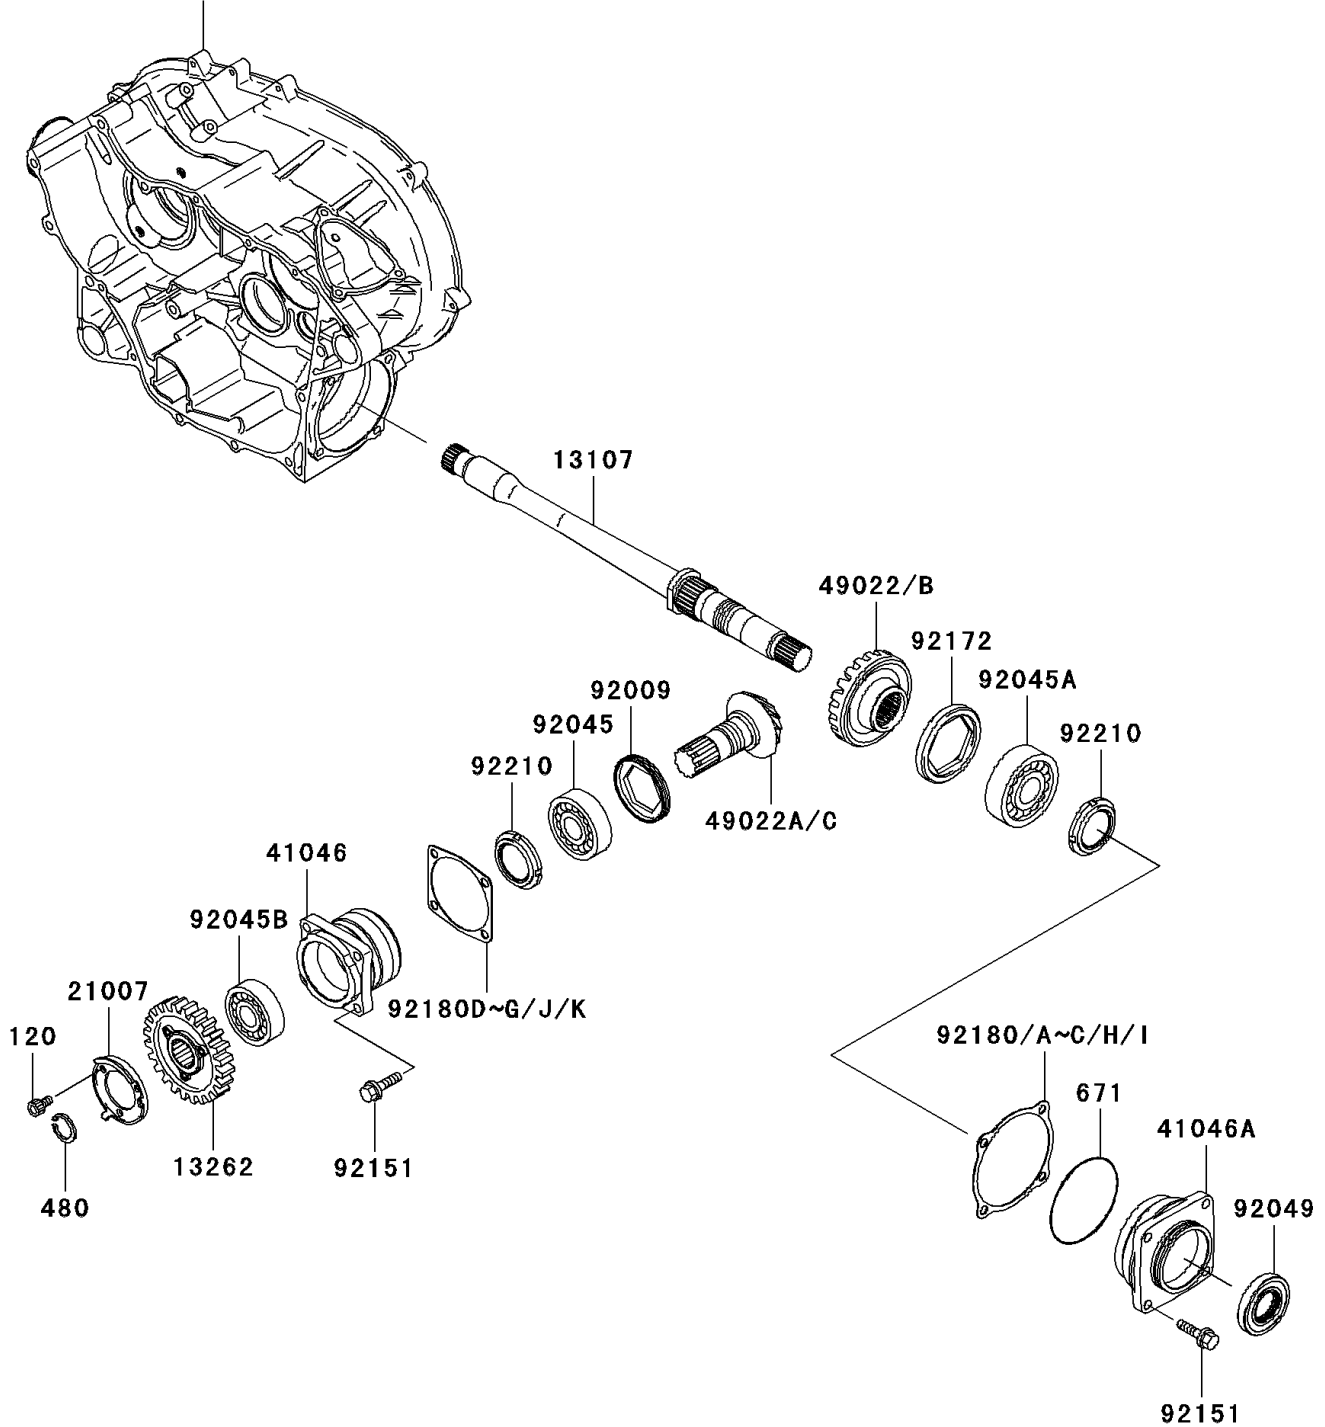

2008 Prairie 360 4X4 Hardwoods Green HD PARTS DIAGRAM

Front Bevel Gear

E3131

Ref. Crankcase

2008 Prairie 360 4X4 Hardwoods Green HD PARTS LIST

Front Bevel Gear

ITEM NAME	PART NUMBER	QUANTITY
-----------	-------------	----------