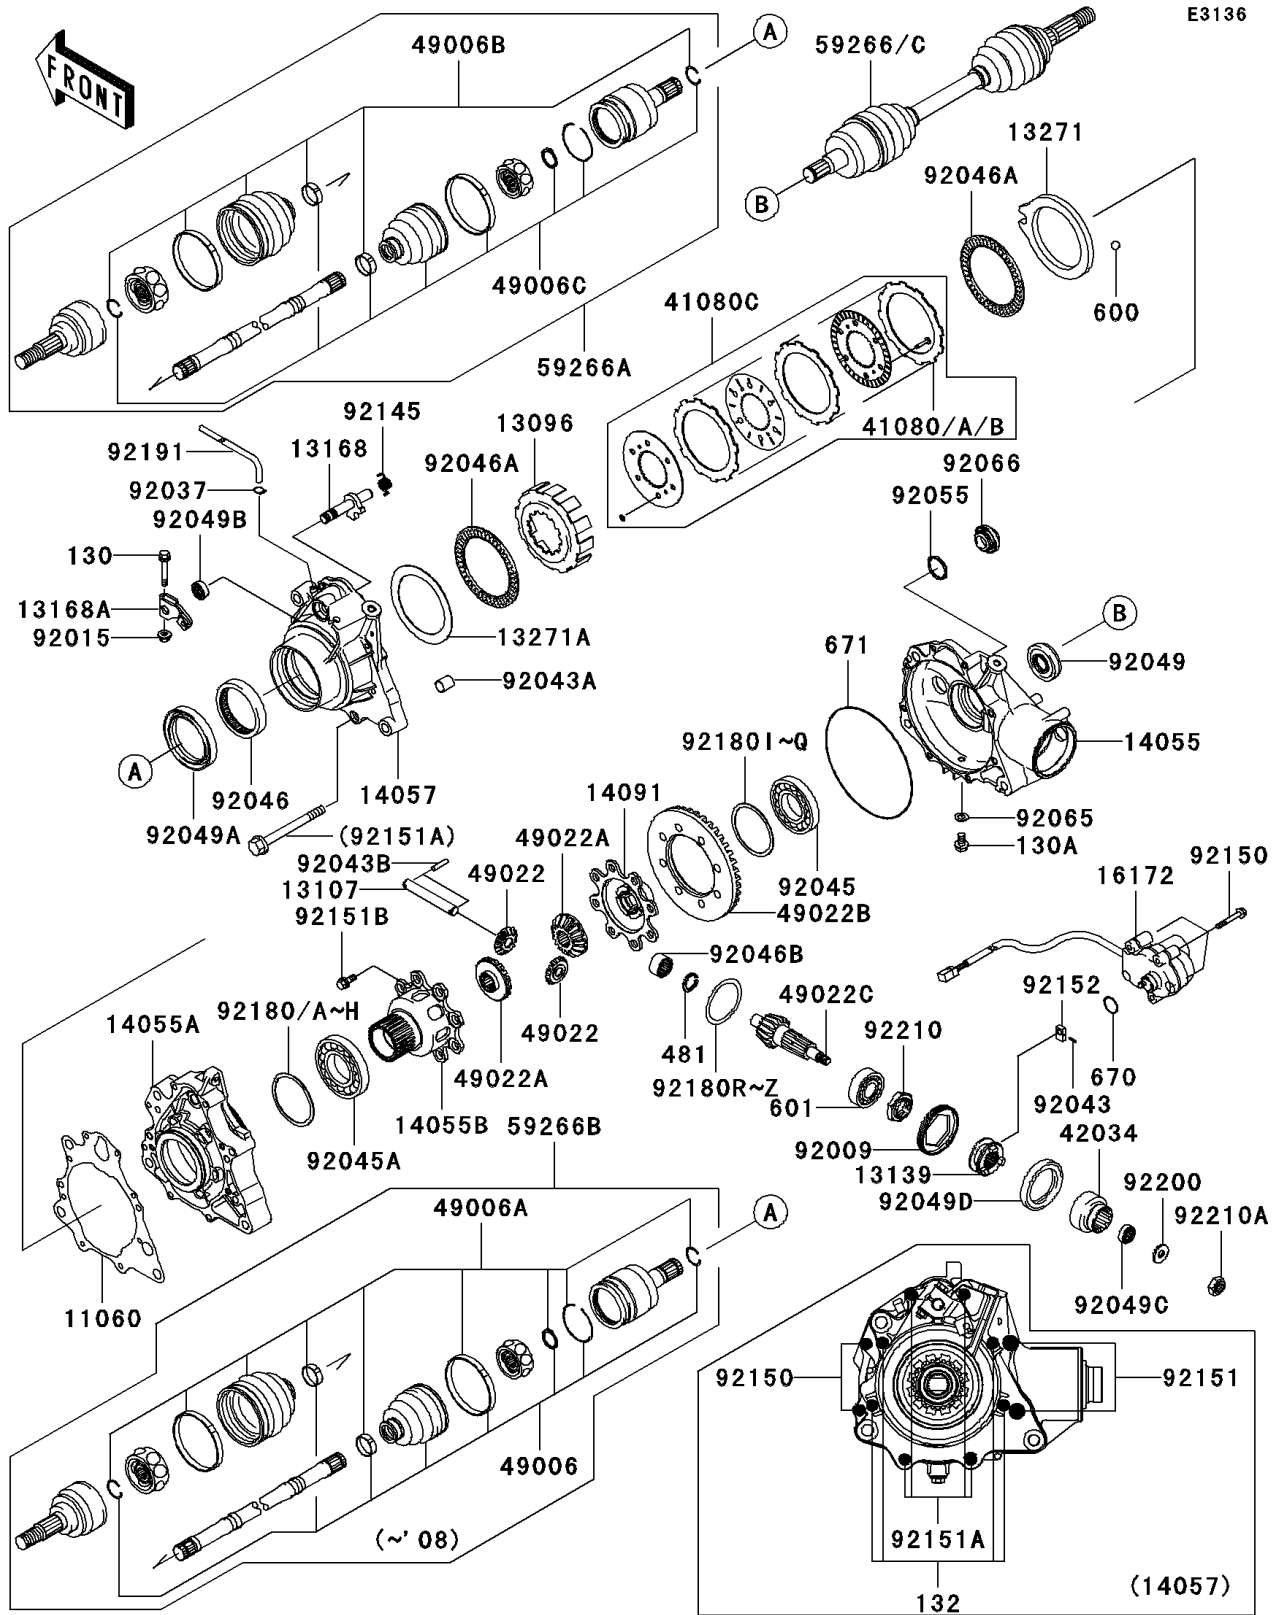

2006 Prairie 360 4X4 Hardwoods Green HD PARTS DIAGRAM

Drive Shaft-Front