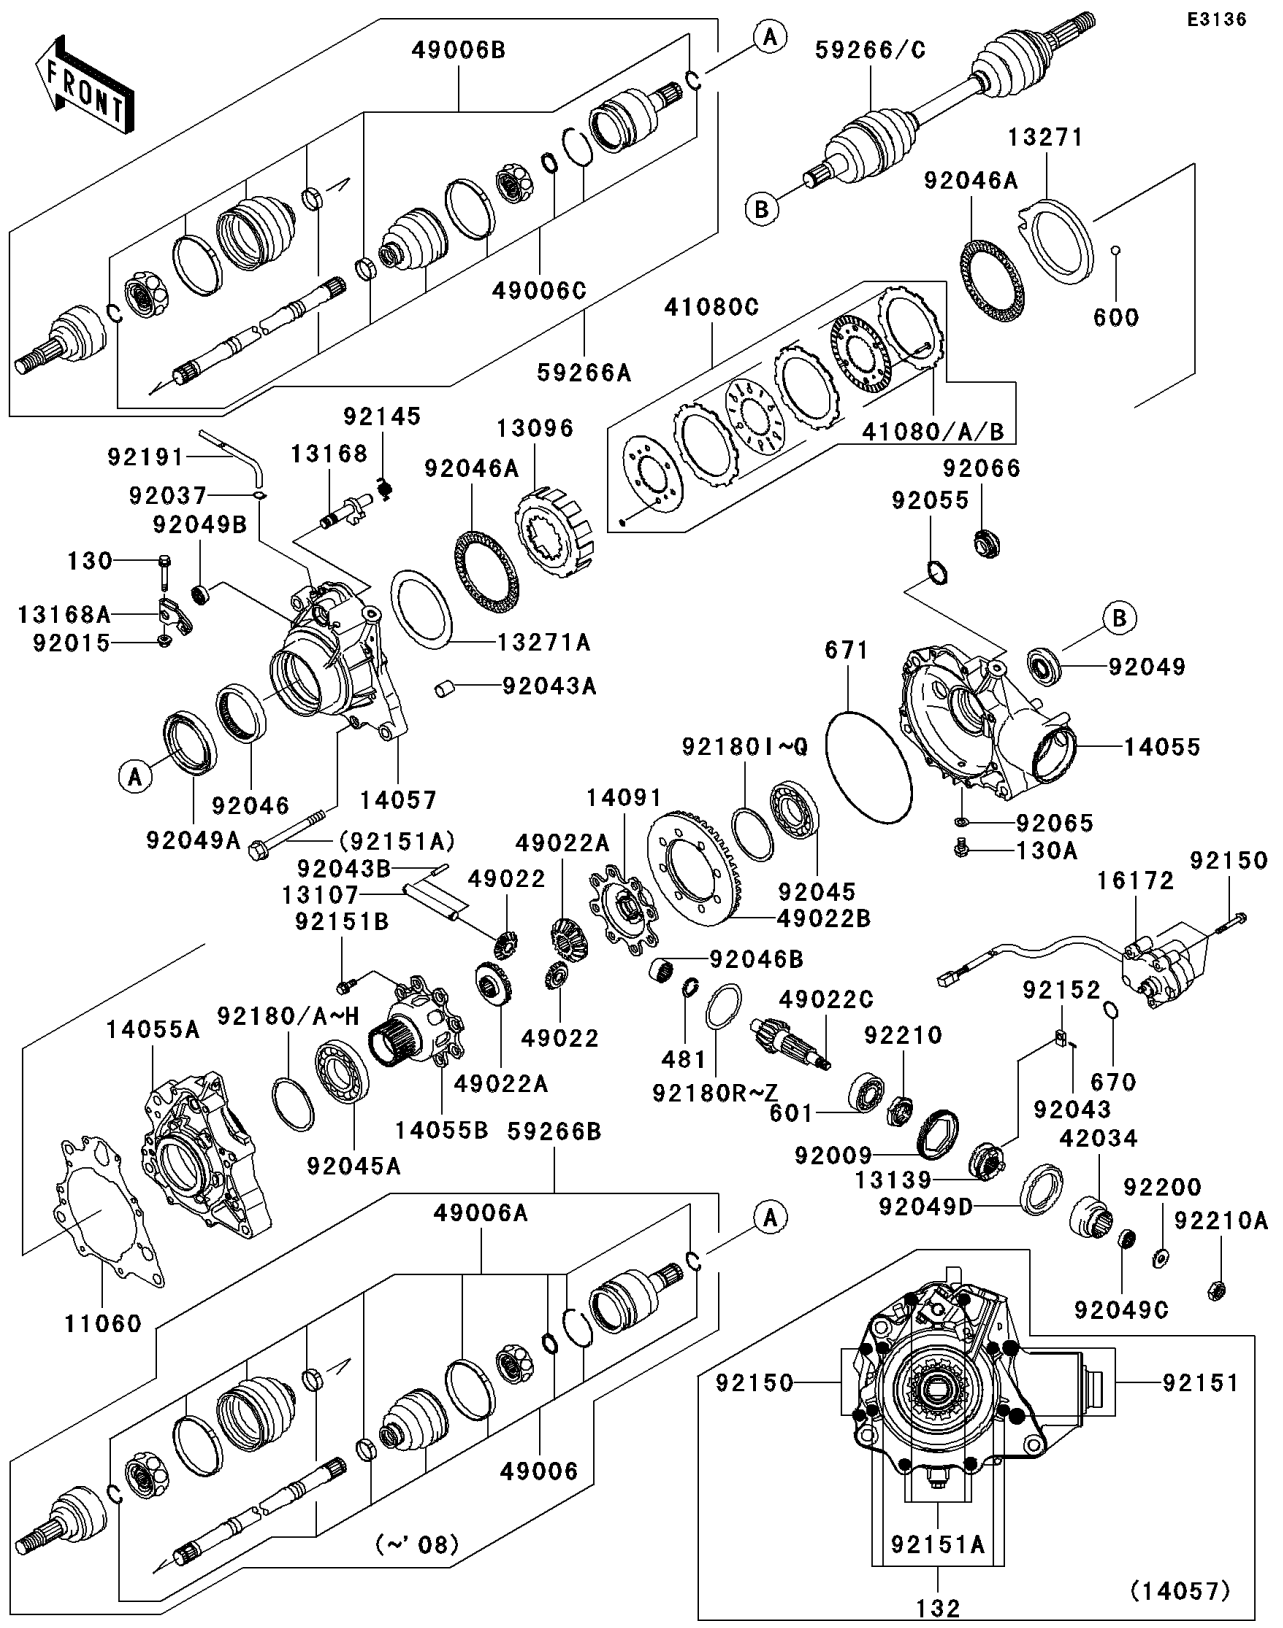

2007 Prairie 360 4X4 Hardwoods Green HD PARTS DIAGRAM

Drive Shaft-Front

2007 Prairie 360 4X4 Hardwoods Green HD PARTS LIST

Drive Shaft-Front

ITEM NAME	PART NUMBER	QUANTITY
GASKET,DIFF CASE (Ref # 11060)	11060-1982	1
HOUSING-CLUTCH,DISC (Ref # 13096)	13096-1163	1
SHAFT,CROSS (Ref # 13107)	13107-0123	1
SHIFTER,DIFFERENTIAL (Ref # 13139)	13139-1097	1
LEVER,DIFF (Ref # 13168)	13168-1724	1
LEVER,DIFFERENTIAL (Ref # 13168A)	13168-1725	1
PLATE,CAM (Ref # 13271)	13271-1497	1
PLATE,DISC (Ref # 13271A)	13271-1503	1
CASE-GEAR (Ref # 14055)	14055-0014	1
CASE-GEAR,CENTER (Ref # 14055A)	14055-1155	1
CASE-GEAR,BEVEL,LH (Ref # 14055B)	14055-1156	1
CASE-COMP-GEAR,DIFF,LH (Ref # 14057)	14057-1004	1
COVER,BEVEL,RH (Ref # 14091)	14091-1197	1
ACTUATOR (Ref # 16172)	16172-0007	1
DISC,T=1.20 (Ref # 41080)	41080-1499	AR
DISC,T=1.80 (Ref # 41080A)	41080-1500	AR
DISC,T=2.40 (Ref # 41080B)	41080-1501	AR
DISC ASSY,DIFFERENTIAL LOCK (Ref # 41080C)	41080-1512	1
COUPLING,BEVEL (Ref # 42034)	42034-1192	1
BOOT,DOJ (Ref # 49006)	49006-0034	2
BOOT,BJ (Ref # 49006A)	49006-0035	2
GEAR-BEVEL,10T (Ref # 49022)	49022-1177	2
GEAR-BEVEL,16T (Ref # 49022A)	49022-1178	2
GEAR-BEVEL,35T (Ref # 49022B)	49022-1190	1
GEAR-BEVEL,8T (Ref # 49022C)	49022-1201	1
JOINT-BALL,LH (Ref # 59266B)	59266-1135	1
JOINT-BALL,RH (Ref # 59266C)	59266-1136	1
SCREW,64MM (Ref # 92009)	92009-1914	1
NUT,LOCK,FLANGED,6MM (Ref # 92015)	92015-1339	1