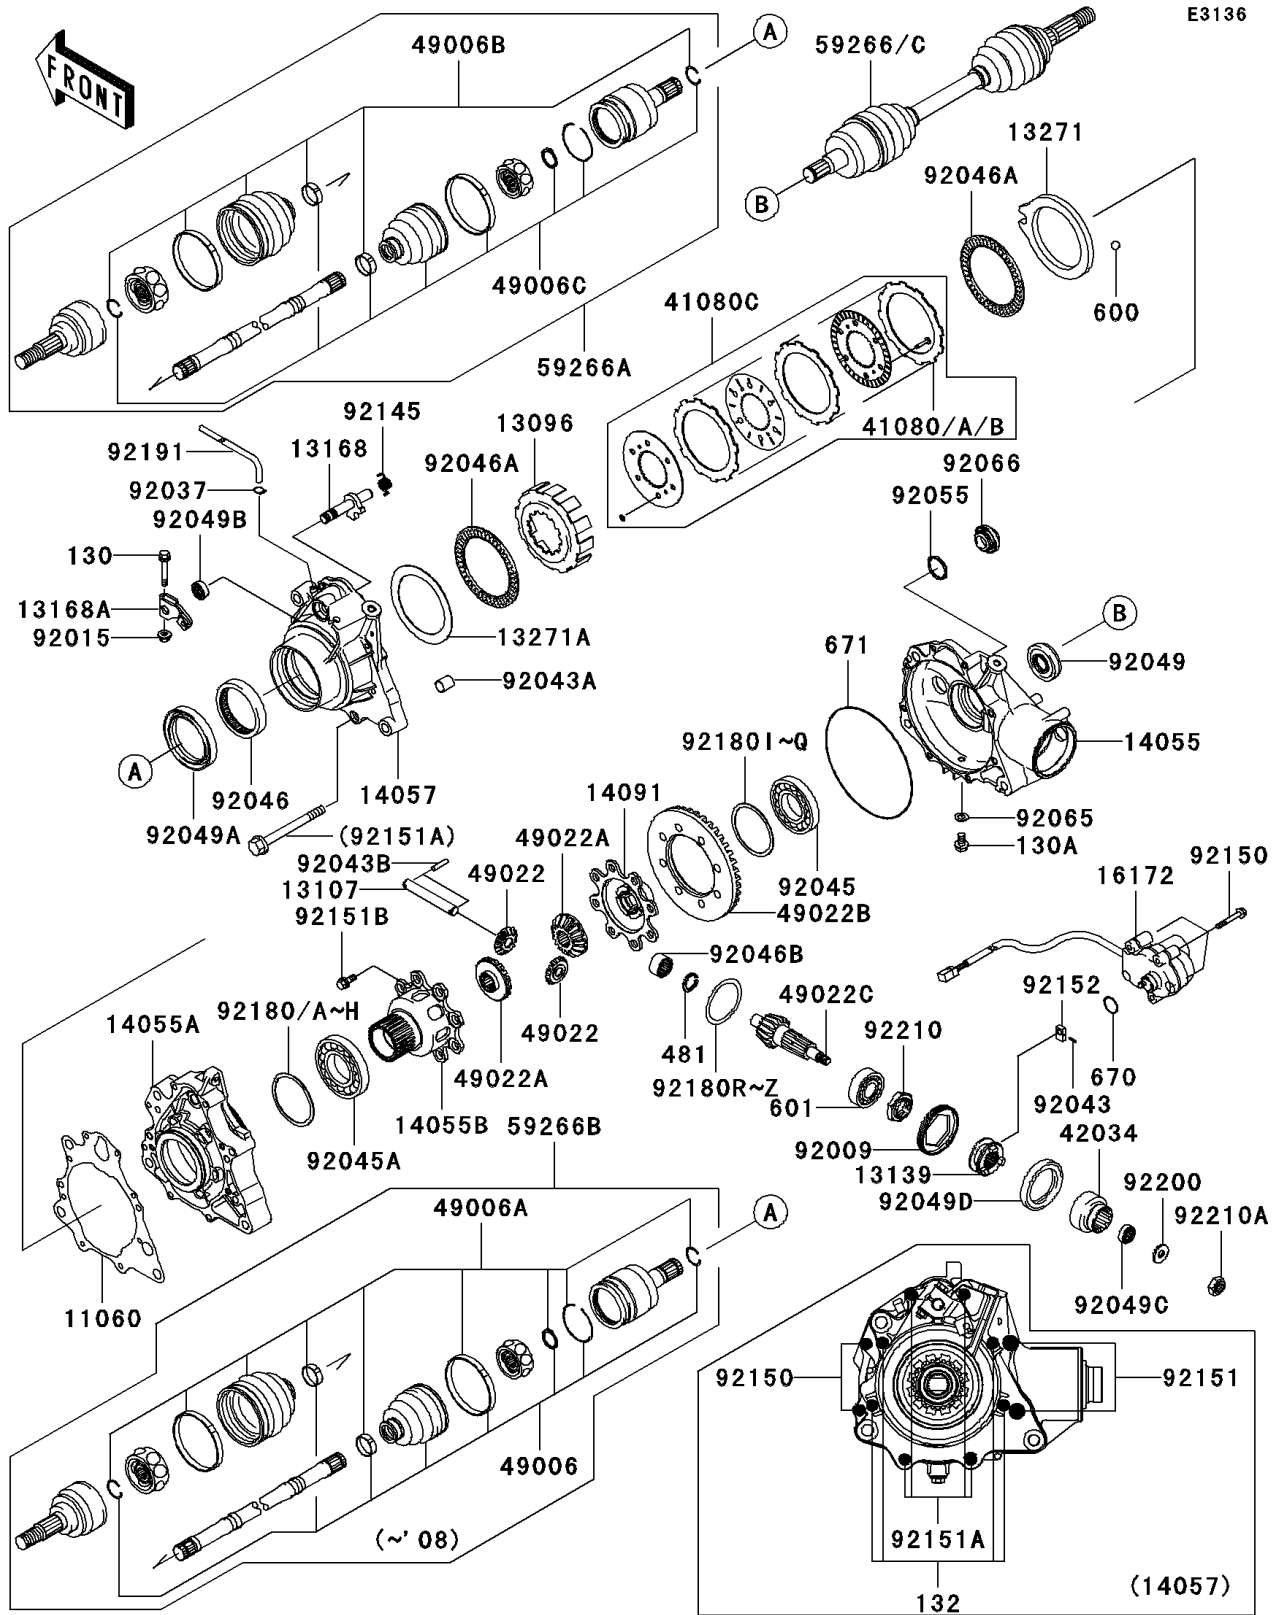

2008 Prairie 360 4X4 Hardwoods Green HD PARTS DIAGRAM

Drive Shaft-Front

2008 Prairie 360 4X4 Hardwoods Green HD PARTS LIST

Drive Shaft-Front

ITEM NAME	PART NUMBER	QUANTITY
GASKET,DIFF CASE (Ref # 11060)	11060-1982	1
HOUSING-CLUTCH,DISC (Ref # 13096)	13096-1163	1
SHAFT,CROSS (Ref # 13107)	13107-0123	1
SHIFTER,DIFFERENTIAL (Ref # 13139)	13139-1097	1
LEVER,DIFF (Ref # 13168)	13168-1724	1
LEVER,DIFFERENTIAL (Ref # 13168A)	13168-1725	1
PLATE,CAM (Ref # 13271)	13271-1497	1
PLATE,DISC (Ref # 13271A)	13271-1503	1
CASE-GEAR (Ref # 14055)	14055-0014	1
CASE-GEAR,CENTER (Ref # 14055A)	14055-1155	1
CASE-GEAR,BEVEL,LH (Ref # 14055B)	14055-1156	1
CASE-COMP-GEAR,DIFF,LH (Ref # 14057)	14057-1004	1
COVER,BEVEL,RH (Ref # 14091)	14091-1197	1
ACTUATOR (Ref # 16172)	16172-0007	1
DISC,T=1.20 (Ref # 41080)	41080-1499	AR
DISC,T=1.80 (Ref # 41080A)	41080-1500	AR
DISC,T=2.40 (Ref # 41080B)	41080-1501	AR
DISC ASSY,DIFFERENTIAL LOCK (Ref # 41080C)	41080-1512	1
COUPLING,BEVEL (Ref # 42034)	42034-1192	1
BOOT,DOJ (Ref # 49006)	49006-0034	2
BOOT,BJ (Ref # 49006A)	49006-0035	2
GEAR-BEVEL,10T (Ref # 49022)	49022-1177	2
GEAR-BEVEL,16T (Ref # 49022A)	49022-1178	2
GEAR-BEVEL,35T (Ref # 49022B)	49022-1190	1
GEAR-BEVEL,8T (Ref # 49022C)	49022-1201	1
JOINT-BALL,LH (Ref # 59266B)	59266-1135	1
JOINT-BALL,RH (Ref # 59266C)	59266-1136	1
SCREW,64MM (Ref # 92009)	92009-1914	1
NUT,LOCK,FLANGED,6MM (Ref # 92015)	92015-1339	1