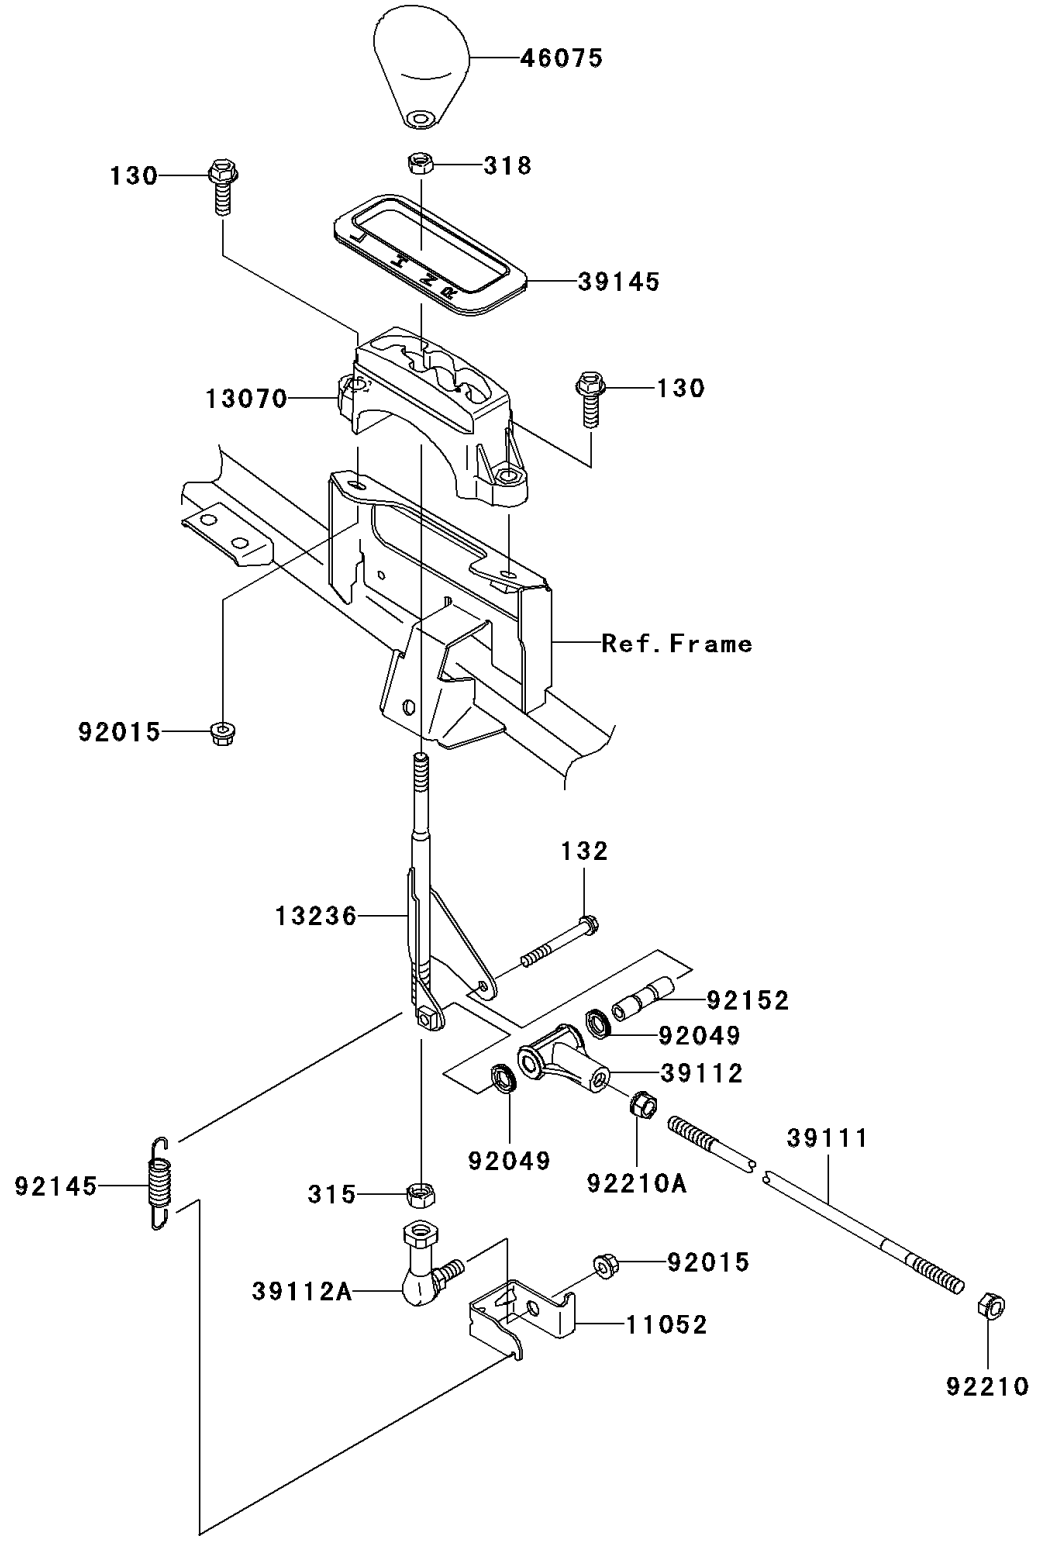

2008 Prairie 360 4X4 Hardwoods Green HD PARTS DIAGRAM

Control

E7110

2008 Prairie 360 4X4 Hardwoods Green HD PARTS LIST

Control

ITEM NAME	PART NUMBER	QUANTITY
BOLT-FLANGED,8X25 (Ref # 130)	130CD0825	2
BOLT-FLANGED-SMALL,6X50 (Ref # 132)	132BB0650	1
NUT-HEX-FINE,10MM (Ref # 315)	315AA1000	1
NUT-HEX-SMALL,8MM (Ref # 318)	318BA0800	1
BRACKET,CONTROL (Ref # 11052)	11052-1476	1
GUIDE,CONTROL SHAFT (Ref # 13070)	13070-1382	1
LEVER-COMP,SHIFT (Ref # 13236)	13236-1384	1
ROD-TIE,SHIFT (Ref # 39111)	39111-1175	1
RODEND-TIE (Ref # 39112)	39112-1079	1
RODEND-TIE,CONTROL PIVOT (Ref # 39112A)	39112-1084	1
TRIM-SEAL,CONTROL GUIDE (Ref # 39145)	39145-1121	1
GRIP,SHIFT (Ref # 46075)	46075-0046	1
NUT,8MM (Ref # 92015)	92015-1432	2
SEAL-OIL (Ref # 92049)	92049-1458	2
SPRING,CONTROL (Ref # 92145)	92145-1441	1
COLLAR,RODEND-TIE (Ref # 92152)	92152-1222	1
NUT,8MM (Ref # 92210)	92210-1242	1
NUT,LH,THREAD 8MM (Ref # 92210A)	92210-1284	1