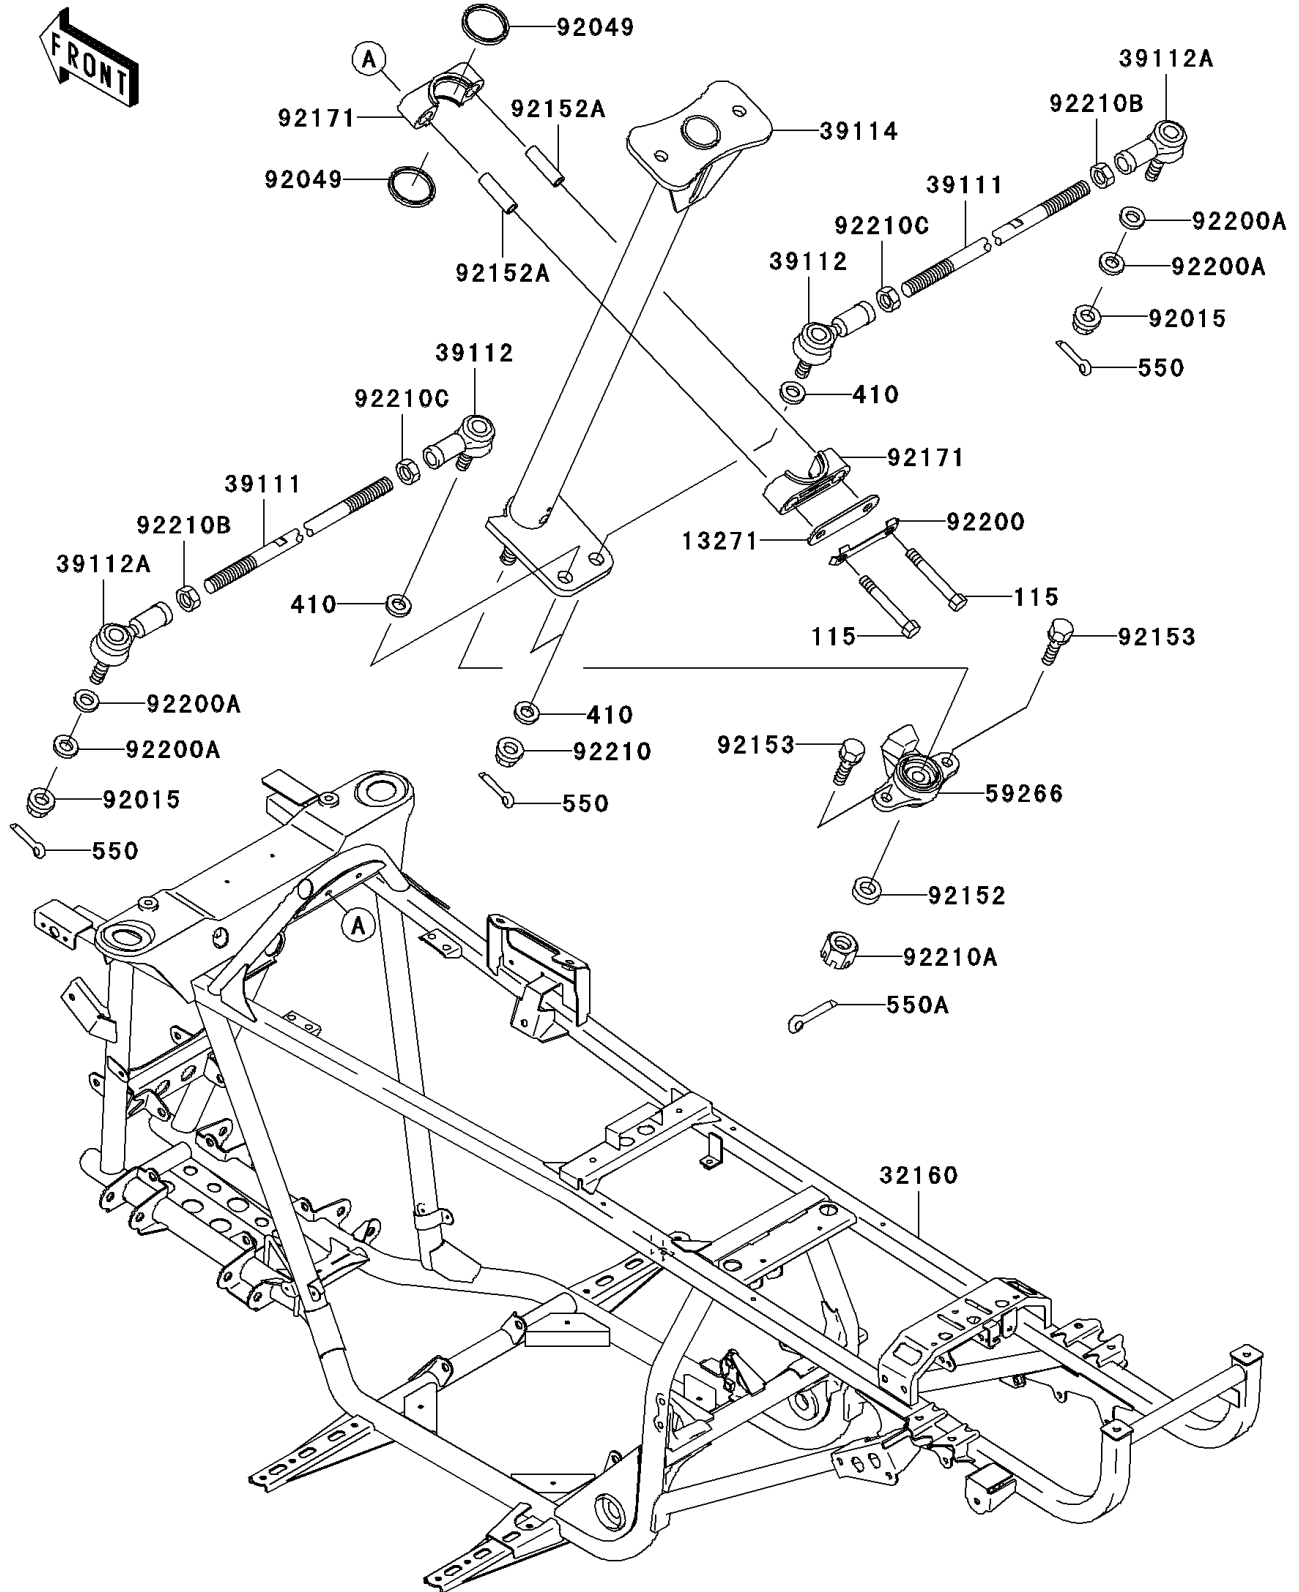

2010 Prairie 360 4X4 Realtree APG HD PARTS DIAGRAM

Frame

F2120

2010 Prairie 360 4X4 Realtree APG HD PARTS LIST

Frame

ITEM NAME	PART NUMBER	QUANTITY
BOLT-SMALL-UPSET,8X55 (Ref # 115)	115CB0855	2
WASHER-PLAIN-SMALL,12MM (Ref # 410)	410AA1200	4
PIN-COTTER,2.0X15 (Ref # 550)	550AA2015	4
PIN-COTTER,3.0X25 (Ref # 550A)	550AA3025	1
PLATE,STEERING,CLAMP (Ref # 13271)	13271-7506	1
FRAME-COMP (Ref # 32160)	32160-7501	1
ROD-TIE (Ref # 39111)	39111-7501	2
RODEND-TIE (Ref # 39112)	39112-7501	2
RODEND-TIE (Ref # 39112A)	39112-7504	2
SHAFT-COMP-STRG (Ref # 39114)	39114-7502	1
JOINT-BALL (Ref # 59266)	59266-1125	1
NUT,LOCK,12MM,BLACK (Ref # 92015)	92015-1190	2
SEAL-OIL,SR31.8X37.5X3.8LR (Ref # 92049)	92049-7501	2
COLLAR,12X21.3X7 (Ref # 92152)	92152-1351	1
COLLAR,9.1X13.95X42 (Ref # 92152A)	92152-7501	2
BOLT,8X30 (Ref # 92153)	92153-1065	2
CLAMP,STEERING (Ref # 92171)	92171-7501	2
WASHER,STEERING CLAMP (Ref # 92200)	92200-0384	1
WASHER,12.2X22X1.5 (Ref # 92200A)	92200-7502	4
NUT,LOCK,12MM (Ref # 92210)	92210-1249	2
NUT,12MM (Ref # 92210A)	92210-7501	1
NUT,LH THREAD (Ref # 92210B)	92210-7502	2
NUT,RH THREAD (Ref # 92210C)	92210-7503	2